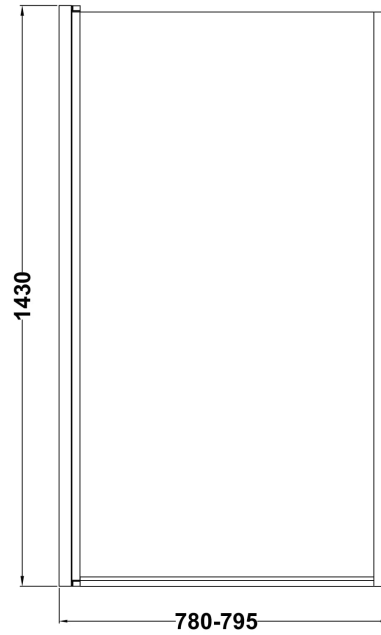

Outer Box Dimensions (If Applicable)

Length (mm):	
Width (mm):	
Height (mm):	
Gross Weight (kg):	
Barcode:	5056462696812

Product Details

Country of Origin:	Egypt
Fitting Instruction:	No
Certification:	FSC: CE & UKCA: Yes
Material Colour Reference:	European White
Product Material:	Acrylic
Material Thickness:	4mm
Volume (Ltr):	235L
Displaced Capacity:	165L
Leg Set Included:	Legset Not Included
Waste Included:	Waste Not Included
Drilled/Undrilled:	Undrilled For Taps
Includes Grips:	No Grips Supplied
Embossed:	No
No of Tapholes:	None
Anti-Slip:	No

Sales Code: WBS300

Description: 1700 Sq Showerbath Front Panel Cw Fixing

Product Dimensions

Length (mm):	1695
Width (mm):	500
Depth (mm):	167
Nett Weight (kg):	3.4

Packaging Dimensions

Length (mm):	1720
Width (mm):	515
Depth (mm):	35
Gross Weight (kg):	3.4

Packaging Data

Box Colour:	Polybagged With End Caps
Box Qty:	1
Label Size:	300 x 35
Label Colour:	White Label
Label Qty:	1

Outer Box Dimensions (If Applicable)

Length (mm):	
Width (mm):	
Height (mm):	
Gross Weight (kg):	
Barcode:	5055369083596

Sales Code: NSBS7BP

Description: Sq Shower Screen, Fixed Return (6)

Product Dimensions

Height (mm):	1430
Width (mm):	795
Depth (mm):	150
Nett Weight (kg):	18.7

Packaging Dimensions

Height (mm):	55
Width (mm):	840
Length (mm):	1460
Gross Weight (kg):	18.7