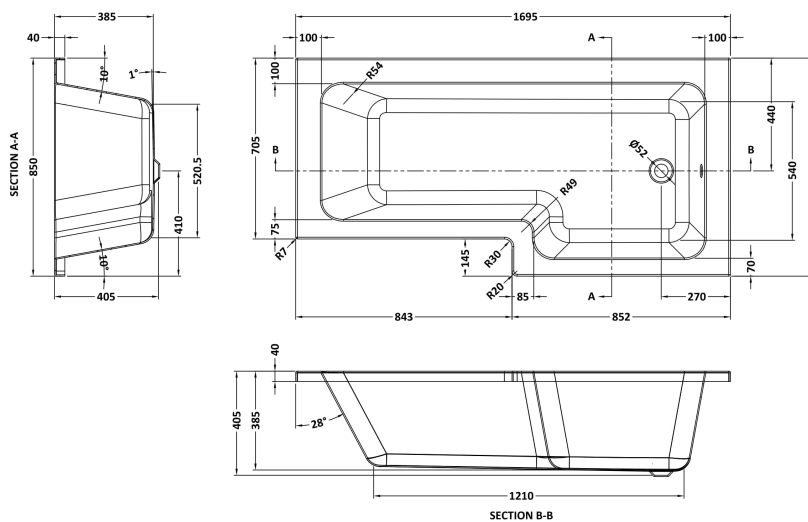

Sales Code: NSK702S

Description: L Shape Shower Bath & Legs 1700X850 Rh

Product Dimensions

Length (mm):	1700
Width (mm):	850
Depth (mm):	405
Nett Weight (kg):	24.5

Packaging Dimensions

Length (mm):	1700
Width (mm):	850
Depth (mm):	425
Gross Weight (kg):	24.5

Packaging Data

Box Colour:	Brown Cardboard Sleeve
Box Qty:	1
Label Size:	300 x 35
Label Colour:	White Label
Label Qty:	2

Outer Box Dimensions (If Applicable)

Length (mm):	
Width (mm):	
Height (mm):	
Gross Weight (kg):	
Barcode:	5056462696812

Product Details

Country of Origin:	Egypt
Fitting Instruction:	No
Certification:	FSC: CE & UKCA: Yes
Material Colour Reference:	European White
Product Material:	Acrylic
Material Thickness:	4mm
Volume (Ltr):	235L
Displaced Capacity:	165L
Leg Set Included:	Legset Not Included
Waste Included:	Waste Not Included
Drilled/Undrilled:	Undrilled For Taps
Includes Grips:	No Grips Supplied
Embossed:	No
No of Tapholes:	None
Anti-Slip:	No