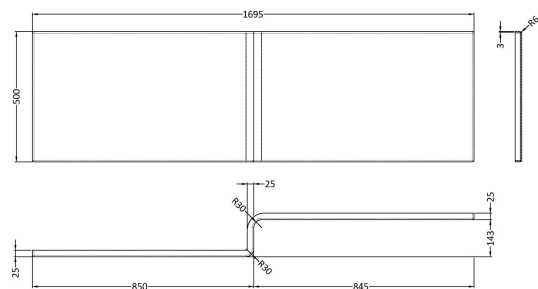

Packaging Dimensions

Length (mm):	1700
Width (mm):	850
Depth (mm):	425
Gross Weight (kg):	24.5

Packaging Data

Box Colour:	Brown Cardboard Sleeve
Box Qty:	1
Label Size:	300 x 35
Label Colour:	White Label
Label Qty:	2

Outer Box Dimensions (If Applicable)

Length (mm):	
Width (mm):	
Height (mm):	
Gross Weight (kg):	
Barcode:	5056462696812

Product Details

Country of Origin:	Egypt
Fitting Instruction:	No
Certification:	FSC: CE & UKCA: Yes
Material Colour Reference:	European White
Product Material:	Acrylic
Material Thickness:	4mm
Volume (Ltr):	235L
Displaced Capacity:	165L
Leg Set Included:	Legset Not Included
Waste Included:	Waste Not Included
Drilled/Undrilled:	Undrilled For Taps
Includes Grips:	No Grips Supplied
Embossed:	No
No of Tapholes:	None
Anti-Slip:	No

Sales Code: WBS300

Description: 1700 Sq Showerbath Front Panel Cw Fixing

Product Dimensions

Length (mm):	1695
Width (mm):	500
Depth (mm):	167
Nett Weight (kg):	3.4

Packaging Dimensions

Length (mm):	1720
Width (mm):	515
Depth (mm):	35
Gross Weight (kg):	3.4

Sales Code: NSBS7BP

Description: Sq Shower Screen, Fixed Return (6)

Product Dimensions

Height (mm):	1430
Width (mm):	795
Depth (mm):	150
Nett Weight (kg):	18.7

Packaging Dimensions

Height (mm):	55
Width (mm):	840
Length (mm):	1460
Gross Weight (kg):	18.7