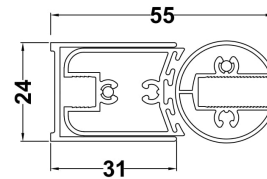

Outer Box Dimensions (If Applicable)

Length (mm):	
Width (mm):	
Height (mm):	
Gross Weight (kg):	
Barcode:	5056462696812

Product Details

Country of Origin:	Egypt
Fitting Instruction:	No
Certification:	FSC: CE & UKCA: Yes
Material Colour Reference:	European White
Product Material:	Acrylic
Material Thickness:	4mm
Volume (Ltr):	235L
Displaced Capacity:	165L
Leg Set Included:	Legset Not Included
Waste Included:	Waste Not Included
Drilled/Undrilled:	Undrilled For Taps
Includes Grips:	No Grips Supplied
Embossed:	No
No of Tapholes:	None
Anti-Slip:	No

Sales Code: WBS300

Description: 1700 Sq Showerbath Front Panel Cw Fixing

Product Dimensions

Length (mm):	1695
Width (mm):	500
Depth (mm):	167
Nett Weight (kg):	3.4

Packaging Dimensions

Length (mm):	1720
Width (mm):	515
Depth (mm):	35
Gross Weight (kg):	3.4

Packaging Data

Box Colour:	Polybagged With End Caps
Box Qty:	1
Label Size:	300 x 35
Label Colour:	White Label
Label Qty:	1

Outer Box Dimensions (If Applicable)

Length (mm):	
Width (mm):	
Height (mm):	
Gross Weight (kg):	
Barcode:	5055369083596

Sales Code: NSBS7BP

Description: Sq Shower Screen, Fixed Return (6)

Product Dimensions

Height (mm):	1430
Width (mm):	795
Depth (mm):	150
Nett Weight (kg):	18.7

Packaging Dimensions

Height (mm):	55
Width (mm):	840
Length (mm):	1460
Gross Weight (kg):	18.7