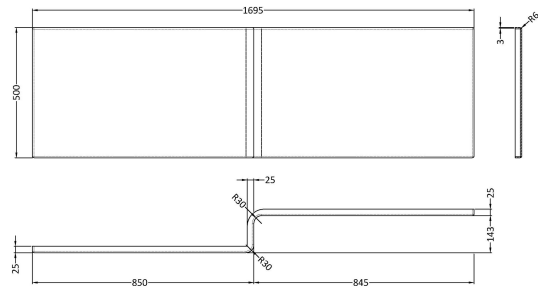

Sales Code: WBS300

Description: 1700 Sq Showerbath Front Panel Cw Fixing

Product Dimensions

Length (mm):	1695
Width (mm):	500
Depth (mm):	167
Nett Weight (kg):	3.4

Packaging Dimensions

Length (mm):	1720
Width (mm):	515
Depth (mm):	35
Gross Weight (kg):	3.4

Packaging Data

Box Colour:	Polybagged With End Caps
Box Qty:	1
Label Size:	300 x 35
Label Colour:	White Label
Label Qty:	1

Outer Box Dimensions (If Applicable)

Length (mm):	
Width (mm):	
Height (mm):	
Gross Weight (kg):	
Barcode:	5055369083596

Product Details

Country of Origin:	Turkey
Fitting Instruction:	No
Certification:	FSC: CE & UKCA:
Material Colour Reference:	European White
Product Material:	Acrylic
Material Thickness:	2mm
Volume (Ltr):	N/A
Displaced Capacity:	N/A
Leg Set Included:	Not Applicable
Waste Included:	Not Applicable
Drilled/Undrilled:	Not Applicable
Includes Grips:	Not Applicable
Embossed:	Not Applicable
No of Tapholes:	Not Applicable
Anti-Slip:	Not Applicable