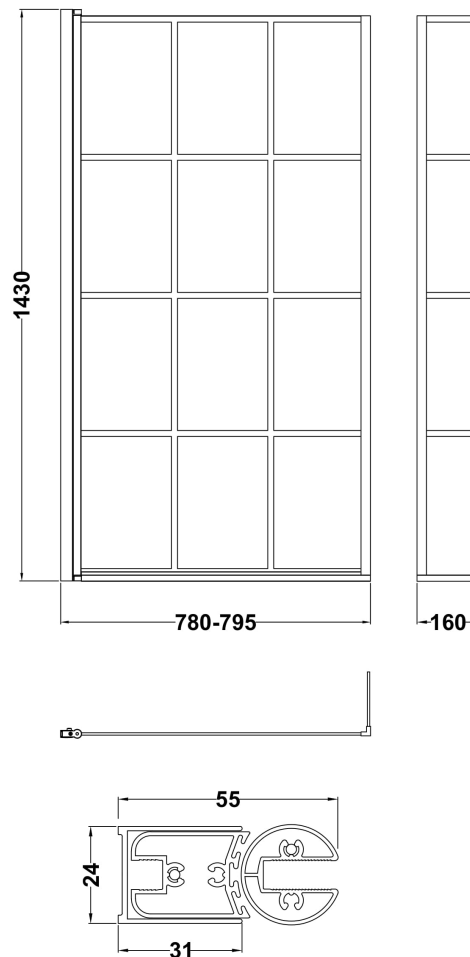

Length (mm):	1695
Width (mm):	500
Depth (mm):	167
Nett Weight (kg):	3.4

**Packaging Dimensions**

Length (mm):	1720
Width (mm):	515
Depth (mm):	35
Gross Weight (kg):	3.4

**Packaging Data**

Box Colour:	Polybagged With End Caps
Box Qty:	1
Label Size:	300 x 35
Label Colour:	White Label
Label Qty:	1

**Outer Box Dimensions (If Applicable)**

Length (mm):	
Width (mm):	
Height (mm):	
Gross Weight (kg):	
Barcode:	5055369083596

**Product Details**

Country of Origin:	Turkey
Fitting Instruction:	No
Certification:	FSC: CE & UKCA:
Material Colour Reference:	European White
Product Material:	Acrylic
Material Thickness:	2mm
Volume (Ltr):	N/A
Displaced Capacity:	N/A
Leg Set Included:	Not Applicable
Waste Included:	Not Applicable
Drilled/Undrilled:	Not Applicable
Includes Grips:	Not Applicable
Embossed:	Not Applicable
No of Tapholes:	Not Applicable
Anti-Slip:	Not Applicable

### Product Dimensions

Height (mm):	1430
Width (mm):	795
Depth (mm):	150
Nett Weight (kg):	18.7

### Packaging Dimensions

Height (mm):	55
Width (mm):	840
Length (mm):	1460
Gross Weight (kg):	18.7