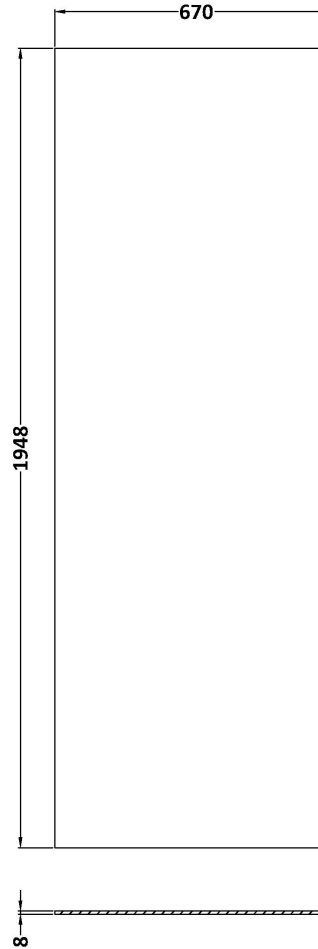

Sales Code: BBPAF070

Description: 700 Wetroom Screen With Arms And H Feet

Packaging Details

Barcode: 5056462624303

Sales Code: WRSB700G

Description: Glass Only 700 X 1950 X 8mm

Product Dimensions

Height (mm):	1950
Width (mm):	700
Depth (mm):	8
Nett Weight (kg):	29.44

Packaging Dimensions

Height (mm):	65
Width (mm):	730
Length (mm):	2010
Gross Weight (kg):	29.44

Packaging Data

Box Colour:	Brown Cardboard Box - Printed
Box Qty:	1
Label Size:	100 x 50
Label Colour:	Not Applicable
Label Qty:	0

Outer Box Dimensions (If Applicable)

Height (mm):	
Width (mm):	
Depth (mm):	
Length (mm):	
Gross Weight (kg):	
Barcode:	5056462620718

Product Details

Country of Origin:	China
Fitting Instruction:	No
CE & UKCA:	Yes
Profile Material:	
Profile Finish:	Not Applicable
Adjustments (mm):	N/A
Entry Width (mm):	N/A
Swing In Dim (mm):	N/A
Swing Out Dim (mm):	N/A
Radius (mm):	Not Applicable
Glass Thickness (mm):	8
Easy Fit:	No
Easy Clean:	No
Handle Style:	Not Applicable
Handle Material:	Not Applicable
Enclosure Design:	Frameless
Wheel Type:	Not Applicable
Support Bar Included:	Support Bar Not Included
Extras:	None

Packaging Data

Box Colour:	Brown Cardboard Box
Box Qty:	1
Label Size:	100 x 50
Label Colour:	White Label
Label Qty:	1

Outer Box Dimensions (If Applicable)

Height (mm):	
Width (mm):	
Depth (mm):	
Length (mm):	
Gross Weight (kg):	
Barcode:	5056462611884