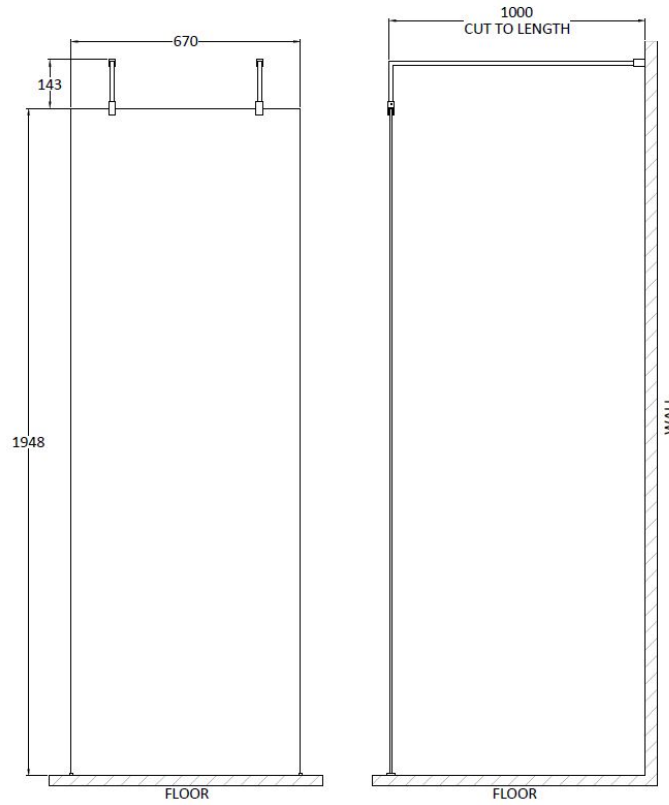

Sales Code: BBPAF070

Description: 700 Wetroom Screen With Arms And H Feet

Packaging Details

Barcode: 5056462624303

Sales Code: WRSB700G

Description: Glass Only 700 X 1950 X 8mm

Product Dimensions

Height (mm):	1950
Width (mm):	700
Depth (mm):	8
Nett Weight (kg):	29.44

Packaging Dimensions

Height (mm):	65
Width (mm):	730
Length (mm):	2010
Gross Weight (kg):	29.44

Packaging Data

Box Colour:	Brown Cardboard Box - Printed
Box Qty:	1
Label Size:	100 x 50
Label Colour:	Not Applicable
Label Qty:	0

Outer Box Dimensions (If Applicable)

Height (mm):	
Width (mm):	
Depth (mm):	
Length (mm):	
Gross Weight (kg):	
Barcode:	5056462620718

Product Details

Country of Origin:	China
Fitting Instruction:	No
CE & UKCA:	Yes
Profile Material:	
Profile Finish:	Not Applicable
Adjustments (mm):	N/A
Entry Width (mm):	N/A
Swing In Dim (mm):	N/A
Swing Out Dim (mm):	N/A
Radius (mm):	Not Applicable
Glass Thickness (mm):	8
Easy Fit:	No
Easy Clean:	No
Handle Style:	Not Applicable
Handle Material:	Not Applicable
Enclosure Design:	Frameless
Wheel Type:	Not Applicable
Support Bar Included:	Support Bar Not Included
Extras:	None

Sales Code: FIX025

Description: Wetroom Screen Support Arm Brass

Product Dimensions

Height (mm):	15
Width (mm):	150
Depth (mm):	1000
Nett Weight (kg):	0.67

Packaging Dimensions

Height (mm):	35
Width (mm):	160
Length (mm):	1020
Gross Weight (kg):	0.7