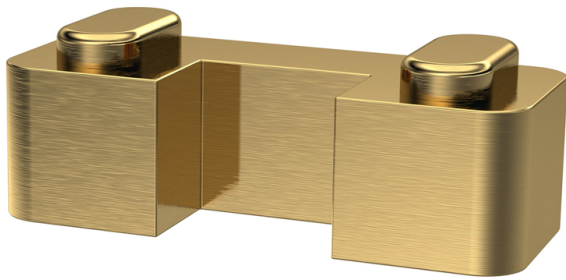

Sales Code: WRSF017

Description: Wetroom Horseshoe Support Foot Brass

Product Dimensions

Height (mm):	10
Width (mm):	24
Depth (mm):	9
Nett Weight (kg):	0.16

Packaging Dimensions

Height (mm):	45
Width (mm):	30
Length (mm):	44
Gross Weight (kg):	0.16

Packaging Data

Box Colour:	White Cardboard Box
Box Qty:	1
Label Size:	100 x 50
Label Colour:	White Label
Label Qty:	1

Outer Box Dimensions (If Applicable)

Height (mm):	360
Width (mm):	270
Depth (mm):	
Length (mm):	
Gross Weight (kg):	
Barcode:	5056462620701

Product Details

Country of Origin:	China
Fitting Instruction:	No
CE & UKCA:	N/A
Profile Material:	Brass
Profile Finish:	Brushed Brass
Adjustments (mm):	N/A
Entry Width (mm):	N/A
Swing In Dim (mm):	N/A
Swing Out Dim (mm):	N/A
Radius (mm):	Not Applicable
Glass Thickness (mm):	
Easy Fit:	Not Applicable
Easy Clean:	Not Applicable
Handle Style:	Not Applicable
Handle Material:	Not Applicable
Enclosure Design:	Not Applicable
Wheel Type:	Not Applicable
Support Bar Included:	Support Bar Not Included
Extras:	None