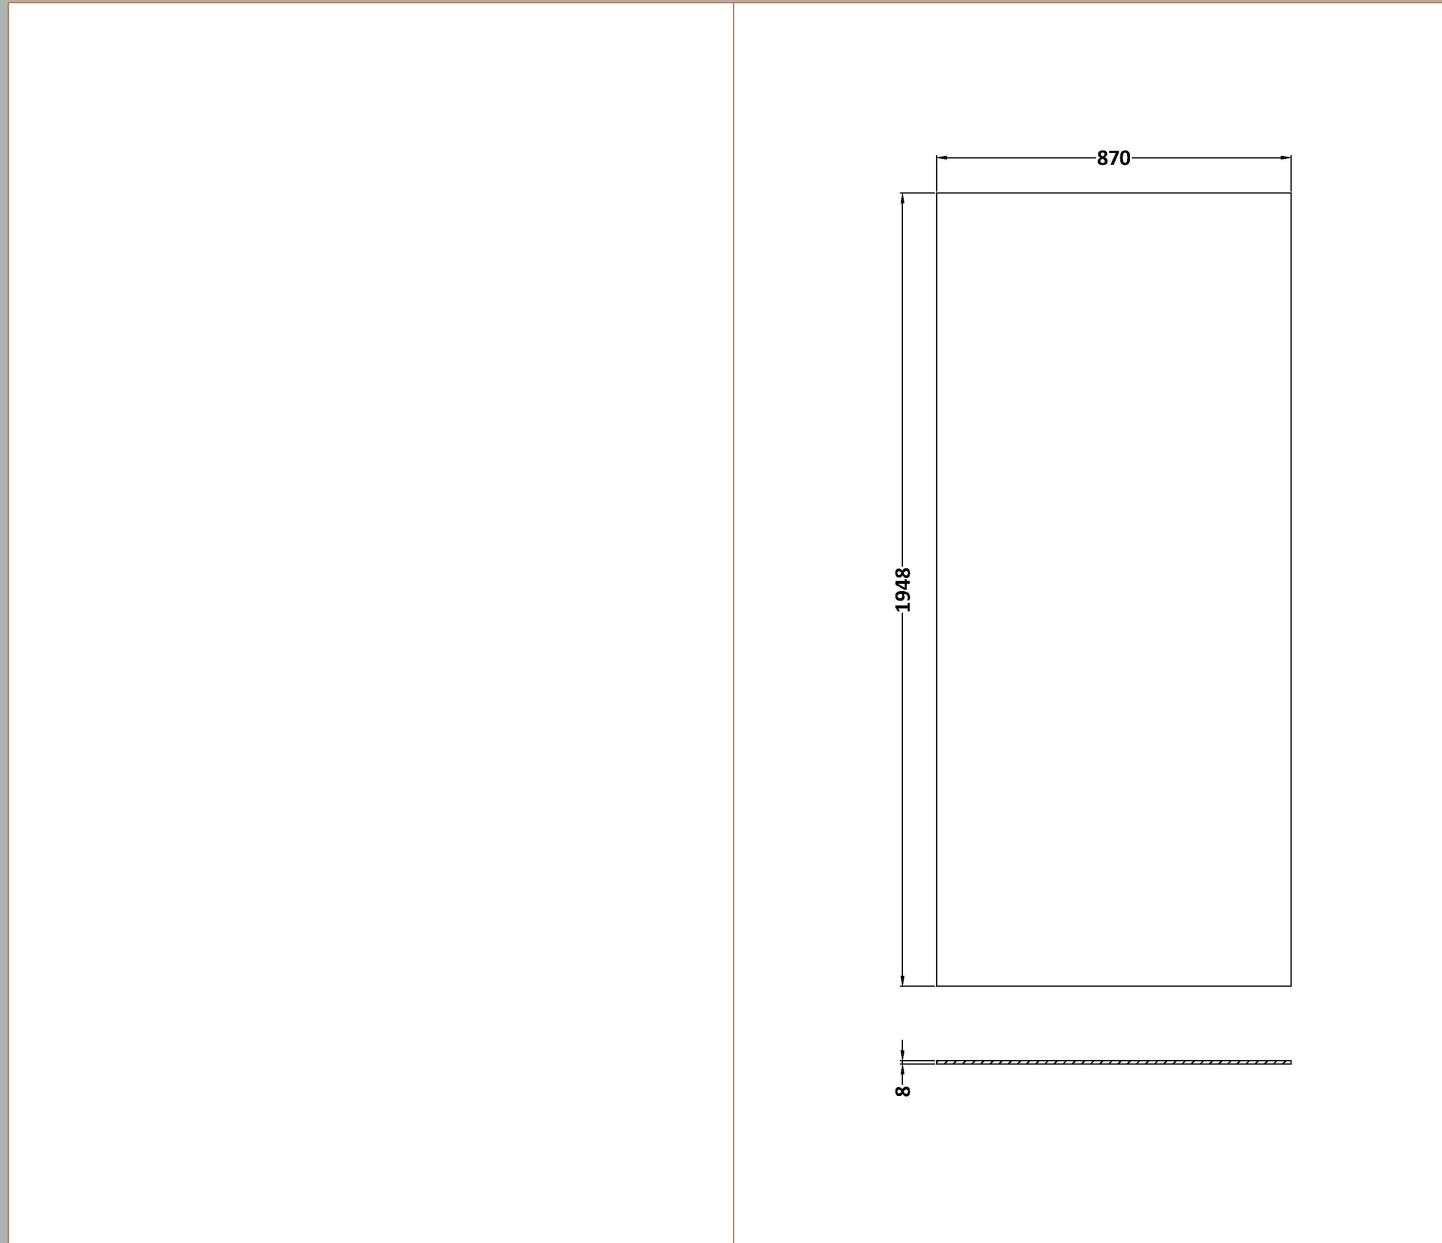

### Packaging Details

Barcode: 5056462624327

Sales Code: WRSB900G

Description: Glass Only 900 X 1950 X 8mm

### Product Dimensions

Height (mm):	1950
Width (mm):	900
Depth (mm):	8
Nett Weight (kg):	38.24

### Packaging Dimensions

Height (mm):	65
Width (mm):	930
Length (mm):	2010
Gross Weight (kg):	38.24

### Product Dimensions

Height (mm):	15
Width (mm):	150
Depth (mm):	1000
Nett Weight (kg):	0.67