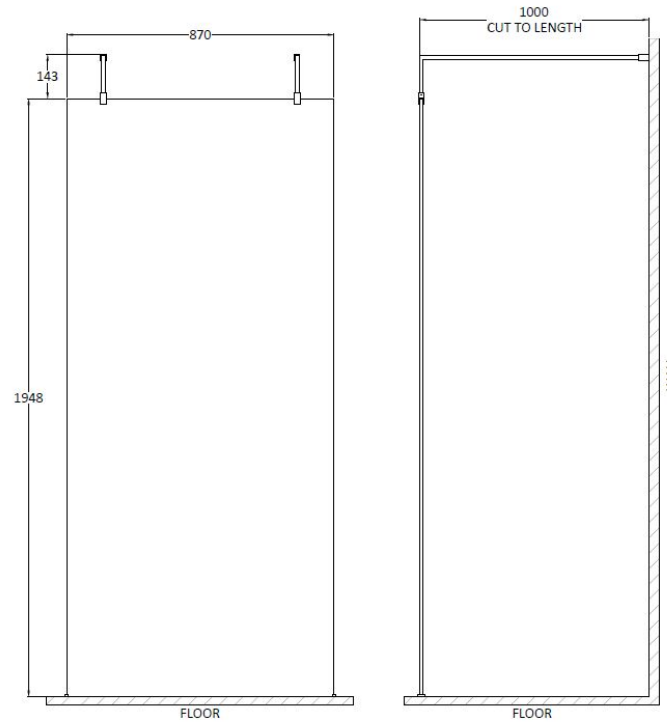

Sales Code: BBPAF090

Description: 900 Wetroom Screen With Arms And H Feet

Packaging Details

Barcode: 5056462624327