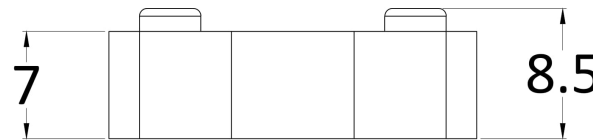

Sales Code: WRSF017

Description: Wetroom Horseshoe Support Foot Brass

Product Dimensions

Height (mm):	10
Width (mm):	24
Depth (mm):	9
Nett Weight (kg):	0.16

Packaging Dimensions

Height (mm):	45
Width (mm):	30
Length (mm):	44
Gross Weight (kg):	0.16

Packaging Data

Box Colour:	White Cardboard Box
Box Qty:	1
Label Size:	100 x 50
Label Colour:	White Label
Label Qty:	1

Outer Box Dimensions (If Applicable)

Height (mm):	360
Width (mm):	270
Depth (mm):	
Length (mm):	
Gross Weight (kg):	
Barcode:	5056462620701

Product Details

Country of Origin:	China
Fitting Instruction:	No
CE & UKCA:	N/A
Profile Material:	Brass
Profile Finish:	Brushed Brass
Adjustments (mm):	N/A
Entry Width (mm):	N/A
Swing In Dim (mm):	N/A
Swing Out Dim (mm):	N/A
Radius (mm):	Not Applicable
Glass Thickness (mm):	
Easy Fit:	Not Applicable
Easy Clean:	Not Applicable
Handle Style:	Not Applicable
Handle Material:	Not Applicable
Enclosure Design:	Not Applicable
Wheel Type:	Not Applicable
Support Bar Included:	Support Bar Not Included
Extras:	None