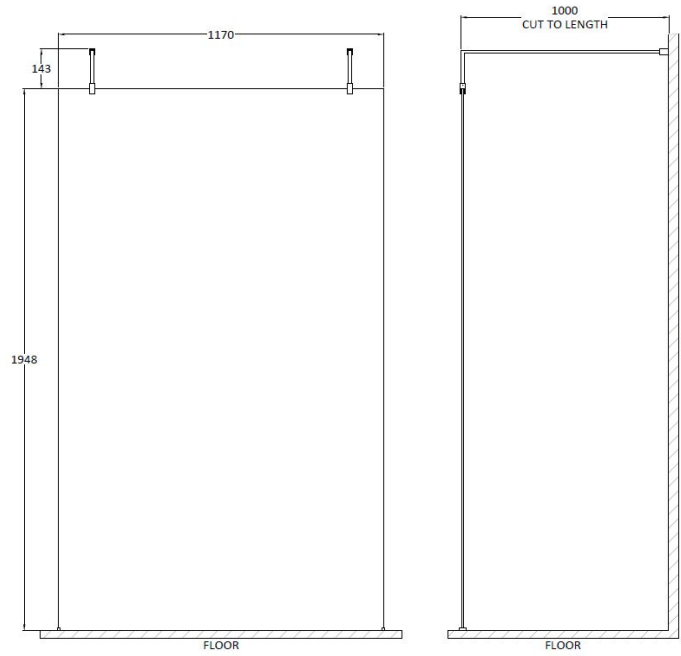

Sales Code: BBPAF12

Description: 1200 Wetroom Screen With Arms And H Feet

Packaging Details

Barcode: 5056462624358

Sales Code: WRSB1200G

Description: Glass Only 1200 X 1950 X 8mm

Product Dimensions

Height (mm):	1950
Width (mm):	1200
Depth (mm):	8
Nett Weight (kg):	50.4

Packaging Dimensions

Height (mm):	65
Width (mm):	1250
Length (mm):	2010
Gross Weight (kg):	50.4

Packaging Data

Box Colour:	Brown Cardboard Box - Printed
Box Qty:	1
Label Size:	100 x 50
Label Colour:	Not Applicable
Label Qty:	0

Outer Box Dimensions (If Applicable)

Height (mm):	
Width (mm):	
Depth (mm):	
Length (mm):	
Gross Weight (kg):	
Barcode:	5056462620770

Product Details

Country of Origin:	China
Fitting Instruction:	No
CE & UKCA:	Yes
Profile Material:	
Profile Finish:	Not Applicable
Adjustments (mm):	N/A
Entry Width (mm):	N/A
Swing In Dim (mm):	N/A
Swing Out Dim (mm):	N/A
Radius (mm):	Not Applicable
Glass Thickness (mm):	8
Easy Fit:	No
Easy Clean:	No
Handle Style:	Not Applicable
Handle Material:	Not Applicable
Enclosure Design:	Frameless
Wheel Type:	Not Applicable
Support Bar Included:	Support Bar Not Included
Extras:	None

Sales Code: FIX025

Description: Wetroom Screen Support Arm Brass

Product Dimensions

Height (mm):	15
Width (mm):	150
Depth (mm):	1000
Nett Weight (kg):	0.67

Packaging Dimensions

Height (mm):	35
Width (mm):	160
Length (mm):	1020
Gross Weight (kg):	0.7