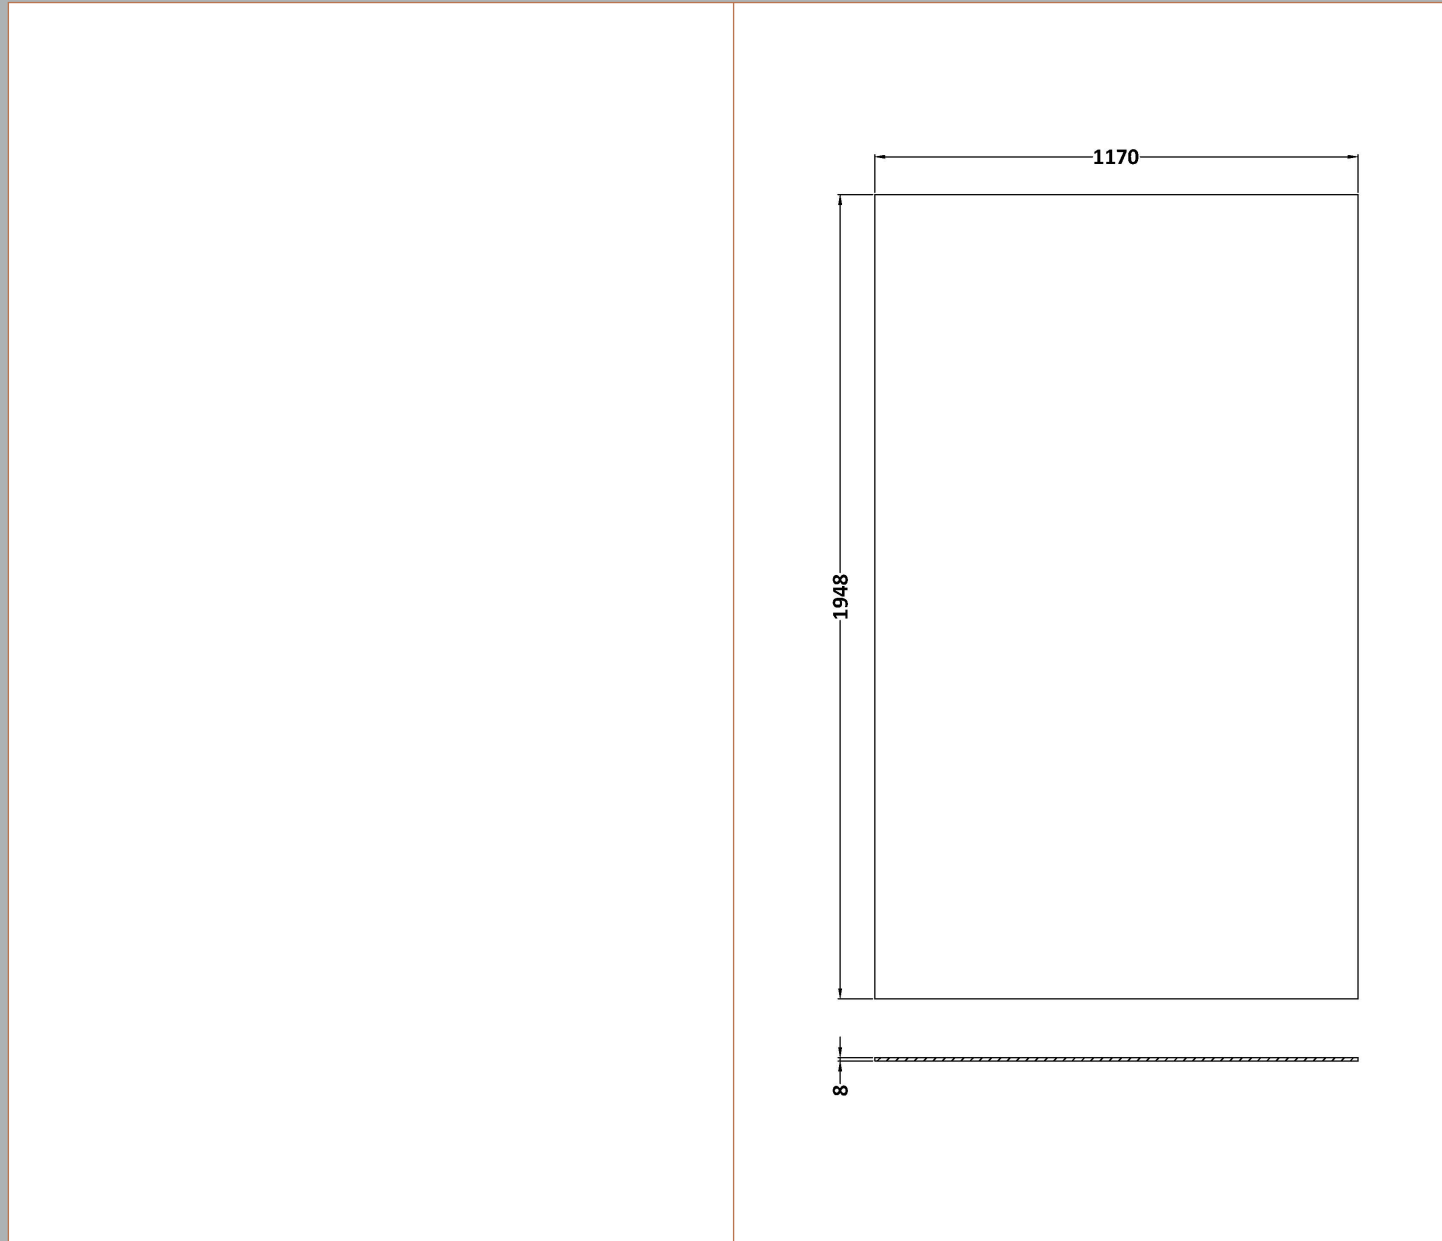

Sales Code: BBPAF12

Description: 1200 Wetroom Screen With Arms And H Feet

Packaging Details

Barcode: 5056462624358

Sales Code: WRSB1200G

Description: Glass Only 1200 X 1950 X 8mm

Product Dimensions

Height (mm):	1950
Width (mm):	1200
Depth (mm):	8
Nett Weight (kg):	50.4

Packaging Dimensions

Height (mm):	65
Width (mm):	1250
Length (mm):	2010
Gross Weight (kg):	50.4

Packaging Data

Box Colour:	Brown Cardboard Box - Printed
Box Qty:	1
Label Size:	100 x 50
Label Colour:	Not Applicable
Label Qty:	0

Outer Box Dimensions (If Applicable)

Height (mm):	
Width (mm):	
Depth (mm):	
Length (mm):	
Gross Weight (kg):	
Barcode:	5056462620770

Product Details

Country of Origin:	China
Fitting Instruction:	No
CE & UKCA:	Yes
Profile Material:	
Profile Finish:	Not Applicable
Adjustments (mm):	N/A
Entry Width (mm):	N/A
Swing In Dim (mm):	N/A
Swing Out Dim (mm):	N/A
Radius (mm):	Not Applicable
Glass Thickness (mm):	8
Easy Fit:	No
Easy Clean:	No
Handle Style:	Not Applicable
Handle Material:	Not Applicable
Enclosure Design:	Frameless
Wheel Type:	Not Applicable
Support Bar Included:	Support Bar Not Included
Extras:	None

Packaging Data

Box Colour:	Brown Cardboard Box
Box Qty:	1
Label Size:	100 x 50
Label Colour:	White Label
Label Qty:	1

Outer Box Dimensions (If Applicable)

Height (mm):	
Width (mm):	
Depth (mm):	
Length (mm):	
Gross Weight (kg):	
Barcode:	5056462611884