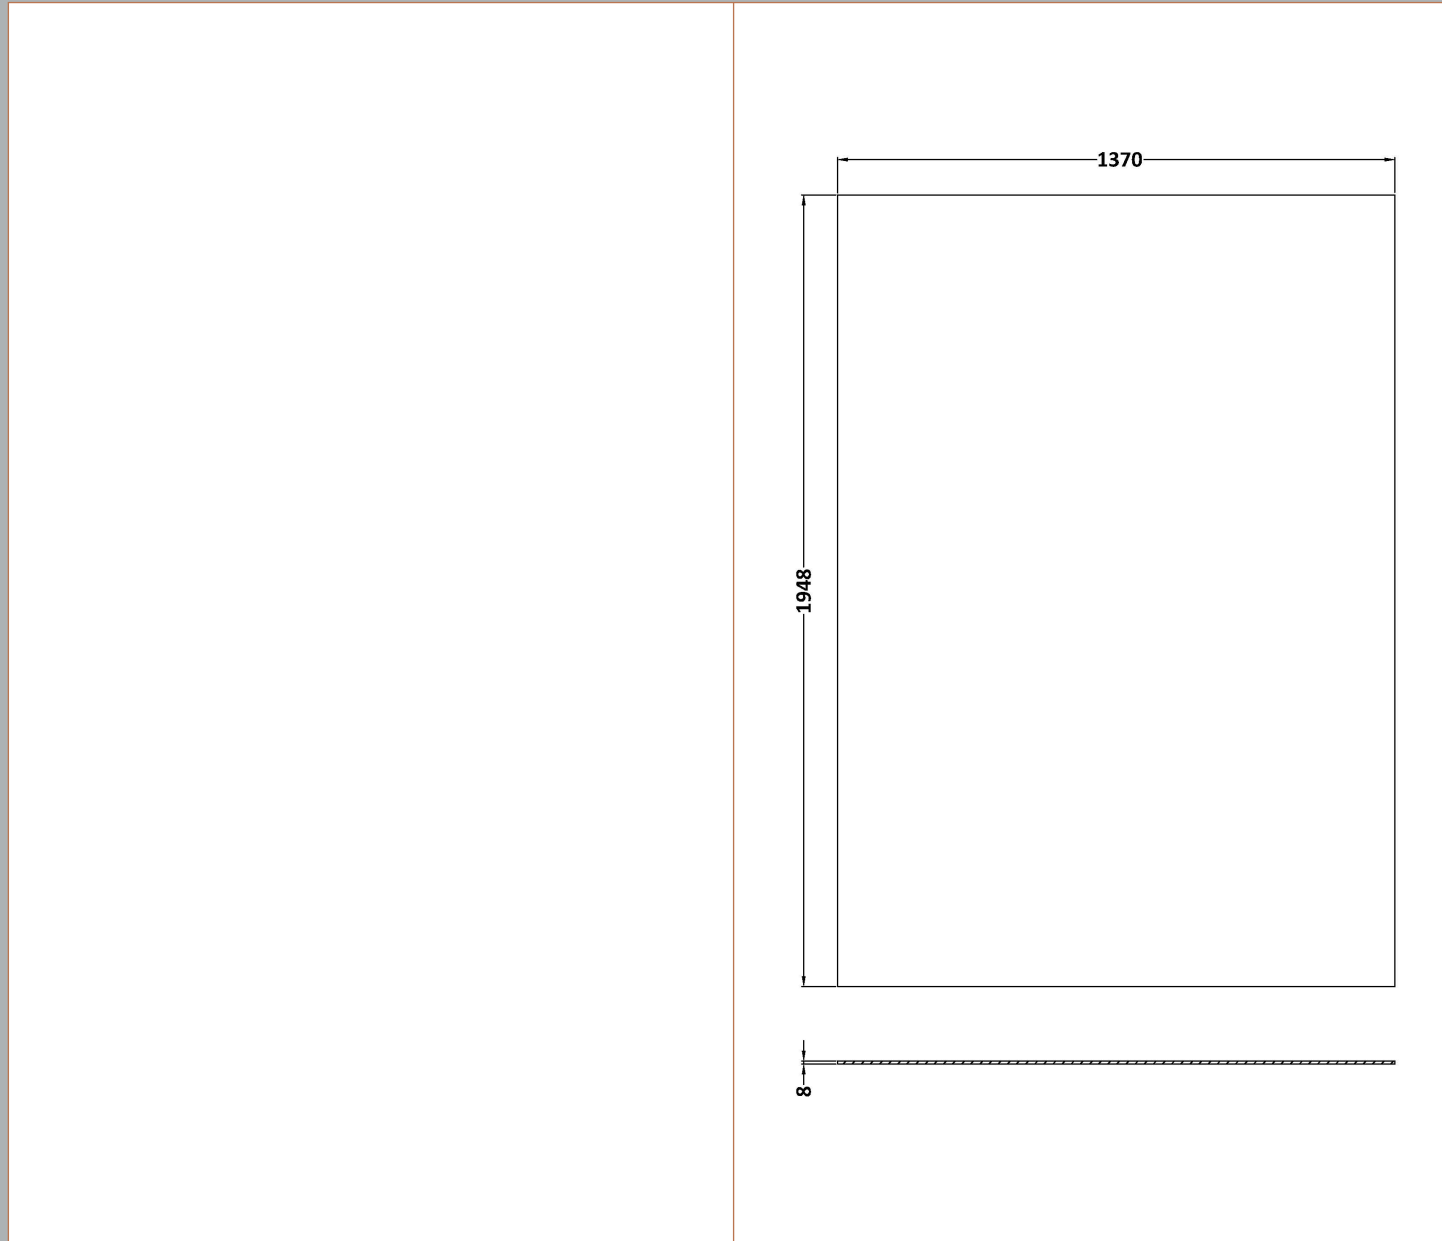

### Product Dimensions

Height (mm):	1950
Width (mm):	1400
Depth (mm):	8
Nett Weight (kg):	58.3

### Packaging Dimensions

Height (mm):	65
Width (mm):	1485
Length (mm):	2010
Gross Weight (kg):	58.3

### Outer Box Dimensions (If Applicable)

Height (mm):	
Width (mm):	
Depth (mm):	
Length (mm):	
Gross Weight (kg):	
Barcode:	5056462620787

### Product Dimensions

Height (mm):	15
Width (mm):	150
Depth (mm):	1000
Nett Weight (kg):	0.67