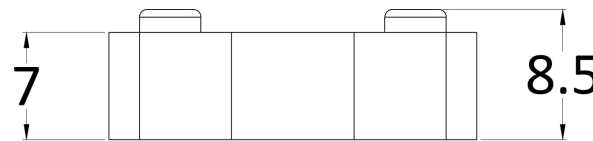

### Outer Box Dimensions (If Applicable)

Height (mm):	
Width (mm):	
Depth (mm):	
Length (mm):	
Gross Weight (kg):	
Barcode:	5056462620787

### Outer Box Dimensions (If Applicable)

Height (mm):	
Width (mm):	
Depth (mm):	
Length (mm):	
Gross Weight (kg):	
Barcode:	5056462611884

### Product Details

Country of Origin:	China
Fitting Instruction:	No
CE & UKCA:	N/A
Profile Material:	Stainless Steel
Profile Finish:	Brushed Brass
Adjustments (mm):	N/A
Entry Width (mm):	N/A
Swing In Dim (mm):	N/A
Swing Out Dim (mm):	N/A
Radius (mm):	Not Applicable
Glass Thickness (mm):	
Easy Fit:	Not Applicable
Easy Clean:	Not Applicable
Handle Style:	Not Applicable
Handle Material:	Not Applicable
Enclosure Design:	Not Applicable
Wheel Type:	Not Applicable
Support Bar Included:	
Extras:	None

### Product Dimensions

Height (mm):	10
Width (mm):	24
Depth (mm):	9
Nett Weight (kg):	0.16