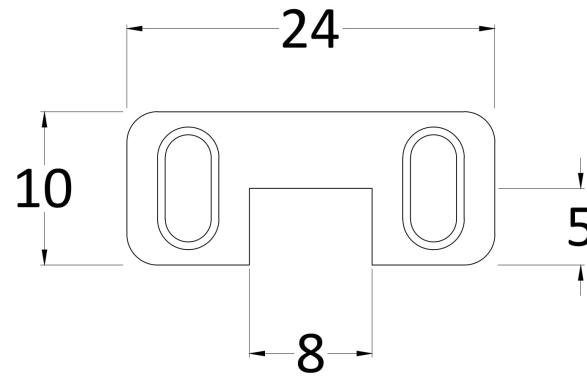

### Outer Box Dimensions (If Applicable)

Height (mm):	
Width (mm):	
Depth (mm):	
Length (mm):	
Gross Weight (kg):	
Barcode:	5056462620787

### Outer Box Dimensions (If Applicable)

Height (mm):	
Width (mm):	
Depth (mm):	
Length (mm):	
Gross Weight (kg):	
Barcode:	5056462611884

### Product Details

Country of Origin:	China
Fitting Instruction:	No
CE & UKCA:	N/A
Profile Material:	Stainless Steel
Profile Finish:	Brushed Brass
Adjustments (mm):	N/A
Entry Width (mm):	N/A
Swing In Dim (mm):	N/A
Swing Out Dim (mm):	N/A
Radius (mm):	Not Applicable
Glass Thickness (mm):	
Easy Fit:	Not Applicable
Easy Clean:	Not Applicable
Handle Style:	Not Applicable
Handle Material:	Not Applicable
Enclosure Design:	Not Applicable
Wheel Type:	Not Applicable
Support Bar Included:	
Extras:	None

### Product Dimensions

Height (mm):	10
Width (mm):	24
Depth (mm):	9
Nett Weight (kg):	0.16