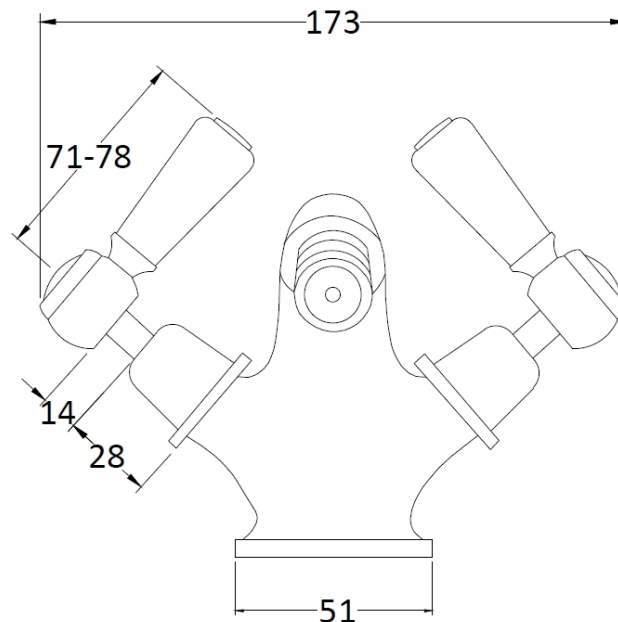

Sales Code: BC306DL

Description: Topaz Lever Mono Bidet Mixer

Product Dimensions

Height (mm):	130
Width (mm):	173
Depth (mm):	130
Length (mm):	
Nett Weight (kg):	2.2

Packaging Dimensions

Height (mm):	120
Width (mm):	195
Depth (mm):	190
Gross Weight (kg):	2.4

Packaging Data

Box Colour:	White Cardboard Box
Box Qty:	1
Label Size:	100 x 50
Label Colour:	White Label
Label Qty:	1

Outer Box Dimensions (If Applicable)

Height (mm):	395
Width (mm):	550
Depth (mm):	320
Length (mm):	
Gross Weight (kg):	13
Barcode:	5055275894583

Product Details

Country of Origin:	China
Fitting Instruction:	No
Product Material:	Brass
Control Type:	Manual
Waste Included:	Waste Included
Waste Type:	Pop-Up
WRAS Approval:	No
Approval No:	N/A
Valve/Cartridge Type:	1/4 Turn Ceramic Disc
Colour/Finish:	Chrome
Mount Type:	Deck
Operating Pressure (bar):	0.1
Flow Rates: (Litres Per Min)	0.1 bar: 5 0.5 bar: 16 1 bar: 24 2 bar: 33 3 bar: 38
Pipe Size:	15 mm
Pipe Centres:	N/A