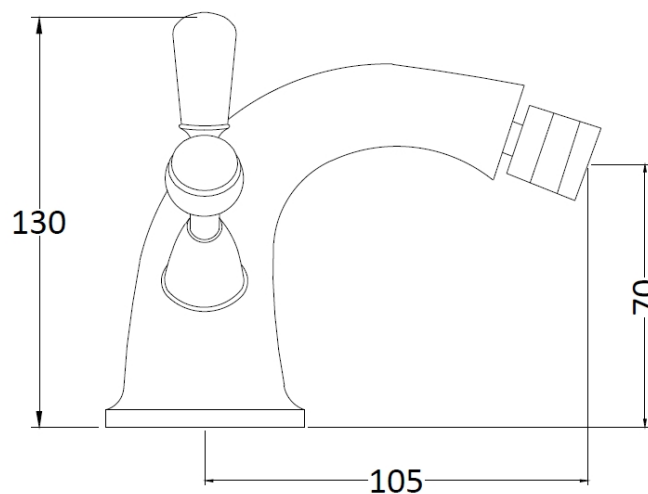

Sales Code: BC306DL

Description: Topaz Lever Mono Bidet Mixer

Product Dimensions

Height (mm):	130
Width (mm):	173
Depth (mm):	130
Length (mm):	
Nett Weight (kg):	2.2

Packaging Dimensions

Height (mm):	120
Width (mm):	195
Depth (mm):	190
Gross Weight (kg):	2.4

Packaging Data

Box Colour:	White Cardboard Box
Box Qty:	1
Label Size:	100 x 50
Label Colour:	White Label
Label Qty:	1

Outer Box Dimensions (If Applicable)

Height (mm):	395
Width (mm):	550
Depth (mm):	320
Length (mm):	
Gross Weight (kg):	13
Barcode:	5055275894583

Product Details

Country of Origin:	China
Fitting Instruction:	No
Product Material:	Brass
Control Type:	Manual
Waste Included:	Waste Included
Waste Type:	Pop-Up
WRAS Approval:	No
Approval No:	N/A
Valve/Cartridge Type:	1/4 Turn Ceramic Disc
Colour/Finish:	Chrome
Mount Type:	Deck
Operating Pressure (bar):	0.1
Flow Rates: (Litres Per Min)	0.1 bar: 5 0.5 bar: 16 1 bar: 24 2 bar: 33 3 bar: 38
Pipe Size:	15 mm
Pipe Centres:	N/A