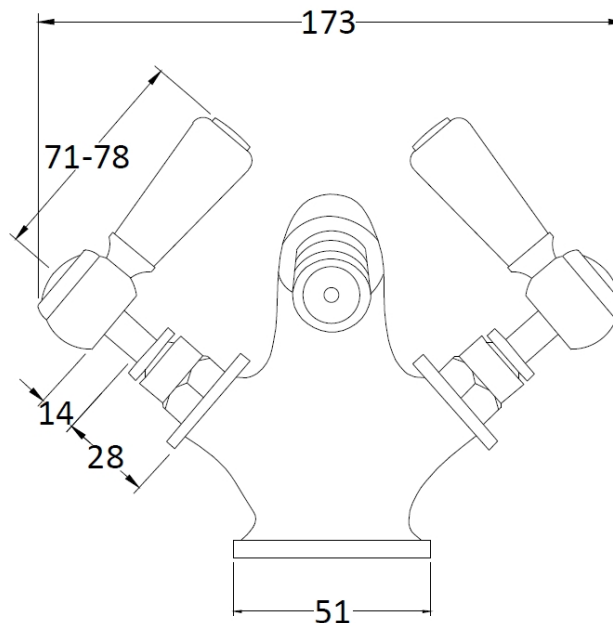

### Product Dimensions

Height (mm):	130
Width (mm):	173
Depth (mm):	130
Length (mm):	
Nett Weight (kg):	2.2

### Packaging Dimensions

Height (mm):	120
Width (mm):	195
Depth (mm):	190
Gross Weight (kg):	2.4

### Outer Box Dimensions (If Applicable)

Height (mm):	395
Width (mm):	550
Depth (mm):	320
Length (mm):	
Gross Weight (kg):	13
Barcode:	5055275894606

### Product Details

Country of Origin:	China
Fitting Instruction:	No
Product Material:	Brass
Control Type:	Manual
Waste Included:	Waste Included
Waste Type:	Pop-Up
WRAS Approval:	No
Approval No:	N/A
Valve/Cartridge Type:	1/4 Turn Ceramic Disc
Colour/Finish:	Chrome
Mount Type:	Deck
Operating Pressure (bar):	0.1
Flow Rates: (Litres Per Min)	0.1 bar: 5    0.5 bar: 16    1 bar: 24    2 bar: 33    3 bar: 38
Pipe Size:	15 mm
Pipe Centres:	N/A