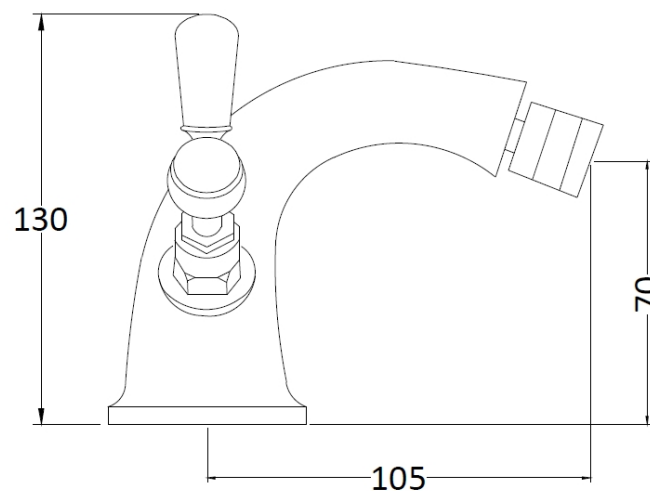

### Product Dimensions

Height (mm):	130
Width (mm):	173
Depth (mm):	130
Length (mm):	
Nett Weight (kg):	2.2

### Packaging Dimensions

Height (mm):	120
Width (mm):	195
Depth (mm):	190
Gross Weight (kg):	2.4

### Outer Box Dimensions (If Applicable)

Height (mm):	395
Width (mm):	550
Depth (mm):	320
Length (mm):	
Gross Weight (kg):	13
Barcode:	5055275894606

### Product Details

Country of Origin:	China
Fitting Instruction:	No
Product Material:	Brass
Control Type:	Manual
Waste Included:	Waste Included
Waste Type:	Pop-Up
WRAS Approval:	No
Approval No:	N/A
Valve/Cartridge Type:	1/4 Turn Ceramic Disc
Colour/Finish:	Chrome
Mount Type:	Deck
Operating Pressure (bar):	0.1
Flow Rates: (Litres Per Min)	0.1 bar: 5    0.5 bar: 16    1 bar: 24    2 bar: 33    3 bar: 38
Pipe Size:	15 mm
Pipe Centres:	N/A