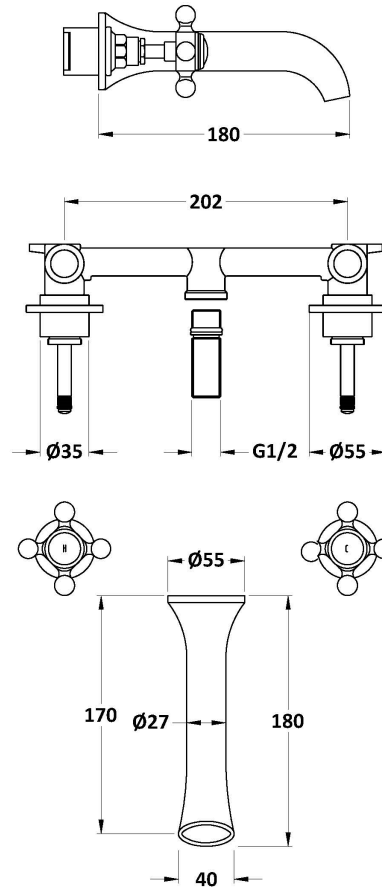

Sales Code: BC317HX

Description: Wall Mount 3Th Basin Tap Hex Crosshead

### Product Dimensions

Height (mm):	55
Width (mm):	
Depth (mm):	180
Length (mm):	
Nett Weight (kg):	2

### Packaging Dimensions

Height (mm):	65
Width (mm):	350
Depth (mm):	213
Gross Weight (kg):	2

### Product Details

Country of Origin:	China
Fitting Instruction:	No
Product Material:	Brass
Control Type:	Manual
Waste Included:	Waste Not Included
Waste Type:	Not Applicable
WRAS Approval: No	Approval No: N/A
Valve/Cartridge Type:	1/4 Turn Ceramic Disc
Colour/Finish:	Chrome
Mount Type:	Wall
Operating Pressure (bar):	0.1
Flow Rates: (Litres Per Min)	0.1 bar: 8    0.5 bar: 19,3    1 bar: 27,5    2 bar: 39,4    3 bar: 47,8
Pipe Size:	15 mm
Pipe Centres:	N/A