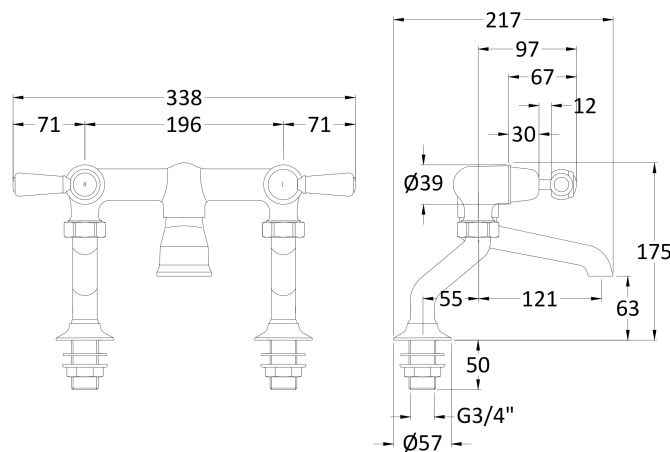

Sales Code: BC403DL

Description: Deck Mount Bath Filler Dome Lever

Product Dimensions

Height (mm):	175
Width (mm):	338
Depth (mm):	217
Length (mm):	
Nett Weight (kg):	2.3

Packaging Dimensions

Height (mm):	125
Width (mm):	250
Depth (mm):	200
Gross Weight (kg):	2.3

Packaging Data

Box Colour:	White Cardboard Box
Box Qty:	1
Label Size:	100 x 50
Label Colour:	White Label
Label Qty:	1

Outer Box Dimensions (If Applicable)

Height (mm):	200
Width (mm):	250
Depth (mm):	125
Length (mm):	

Gross Weight (kg):	
Barcode:	5056211853206

Product Details

Country of Origin:	China
Fitting Instruction:	No
Product Material:	Brass
Control Type:	Manual
Waste Included:	Waste Not Included
Waste Type:	Not Applicable
WRAS Approval: No	Approval No: N/A
Valve/Cartridge Type:	1/4 Turn Ceramic Disc
Colour/Finish:	Chrome
Mount Type:	Deck
Operating Pressure (bar):	0.2

Flow Rates: (Litres Per Min)	0.1 bar: 10	0.5 bar: 36.2	1 bar: 53	2 bar: 75.7	3 bar: 92
Pipe Size:	22 mm (3/4" Bsp)				
Pipe Centres:	200mm				