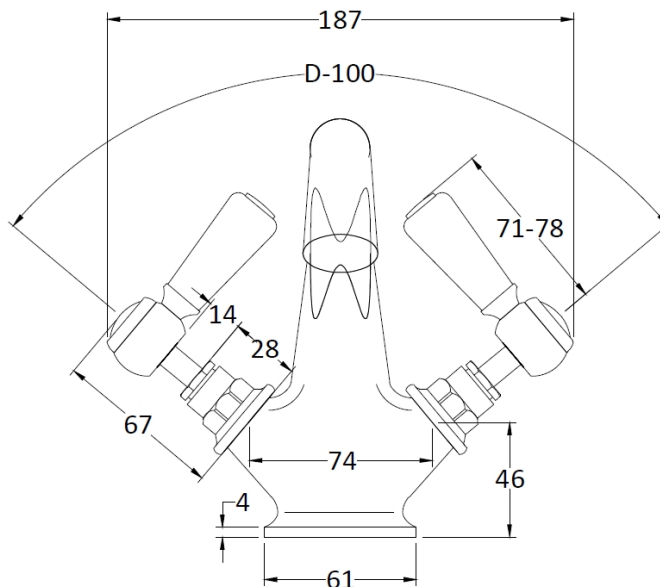

Sales Code: BC405HL

Description: Topaz Black Hex Lever Mono Basin Mixer

Product Dimensions

Height (mm):	176
Width (mm):	214
Depth (mm):	158
Length (mm):	
Nett Weight (kg):	2.2

Packaging Dimensions

Height (mm):	125
Width (mm):	220
Depth (mm):	390
Gross Weight (kg):	2.4

Packaging Data

Box Colour:	White Cardboard Box
Box Qty:	1
Label Size:	100 x 50
Label Colour:	White Label
Label Qty:	1

Outer Box Dimensions (If Applicable)

Height (mm):	395
Width (mm):	415
Depth (mm):	440
Length (mm):	
Gross Weight (kg):	
Barcode:	5055275871522

Product Details

Country of Origin:	United Kingdom
Fitting Instruction:	No
Product Material:	Brass
Control Type:	Manual
Waste Included:	Waste Included
Waste Type:	Pop-Up
WRAS Approval:	No
Approval No:	N/A
Valve/Cartridge Type:	1/4 Turn Ceramic Disc
Colour/Finish:	Chrome
Mount Type:	Deck
Operating Pressure (bar):	0.1

Flow Rates: (Litres Per Min)	0.1 bar: 6.4	0.5 bar: 16.2	1 bar: 23.4	2 bar: 33.5	3 bar: 41
Pipe Size:	15 mm				
Pipe Centres:	N/A				