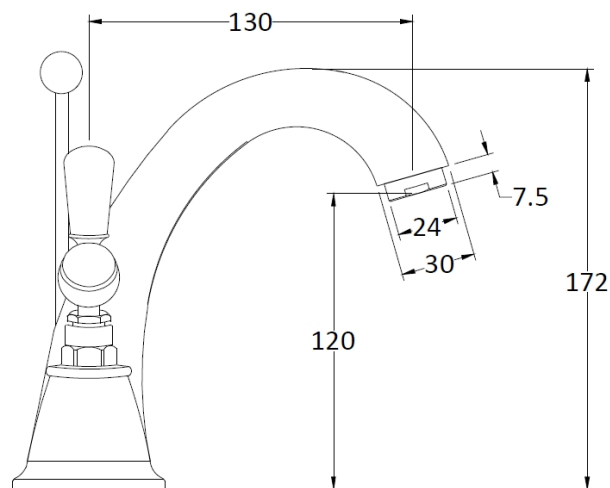

Sales Code: BC405HL

Description: Topaz Black Hex Lever Mono Basin Mixer

Product Dimensions

Height (mm):	176
Width (mm):	214
Depth (mm):	158
Length (mm):	
Nett Weight (kg):	2.2

Packaging Dimensions

Height (mm):	125
Width (mm):	220
Depth (mm):	390
Gross Weight (kg):	2.4

Packaging Data

Box Colour:	White Cardboard Box
Box Qty:	1
Label Size:	100 x 50
Label Colour:	White Label
Label Qty:	1

Outer Box Dimensions (If Applicable)

Height (mm):	395
Width (mm):	415
Depth (mm):	440
Length (mm):	
Gross Weight (kg):	
Barcode:	5055275871522

Product Details

Country of Origin:	United Kingdom
Fitting Instruction:	No
Product Material:	Brass
Control Type:	Manual
Waste Included:	Waste Included
Waste Type:	Pop-Up
WRAS Approval:	No
Approval No:	N/A
Valve/Cartridge Type:	1/4 Turn Ceramic Disc
Colour/Finish:	Chrome
Mount Type:	Deck
Operating Pressure (bar):	0.1

Flow Rates: (Litres Per Min)	0.1 bar: 6.4	0.5 bar: 16.2	1 bar: 23.4	2 bar: 33.5	3 bar: 41
Pipe Size:	15 mm				
Pipe Centres:	N/A				