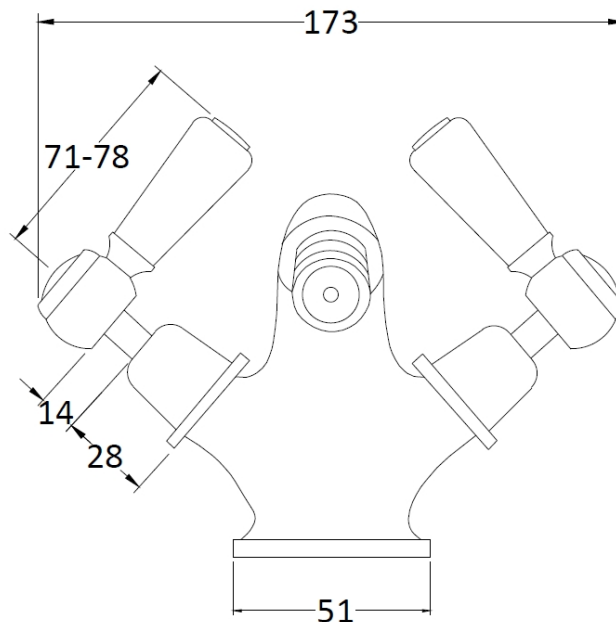

Sales Code: BC406DL

Description: Topaz Lever Mono Bidet Mixer

Product Dimensions

Height (mm):	130
Width (mm):	173
Depth (mm):	130
Length (mm):	
Nett Weight (kg):	2.2

Packaging Dimensions

Height (mm):	120
Width (mm):	195
Depth (mm):	190
Gross Weight (kg):	2.4

Packaging Data

Box Colour:	White Cardboard Box
Box Qty:	1
Label Size:	100 x 50
Label Colour:	White Label
Label Qty:	1

Outer Box Dimensions (If Applicable)

Height (mm):	395
Width (mm):	550
Depth (mm):	320
Length (mm):	
Gross Weight (kg):	13
Barcode:	5055275894620

Product Details

Country of Origin:	China
Fitting Instruction:	No
Product Material:	Brass
Control Type:	Manual
Waste Included:	Waste Included
Waste Type:	Pop-Up
WRAS Approval:	No
Approval No:	N/A
Valve/Cartridge Type:	1/4 Turn Ceramic Disc
Colour/Finish:	Chrome
Mount Type:	Deck
Operating Pressure (bar):	0.1
Flow Rates: (Litres Per Min)	0.1 bar: 5 0.5 bar: 16 1 bar: 24 2 bar: 33 3 bar: 38
Pipe Size:	15 mm
Pipe Centres:	N/A