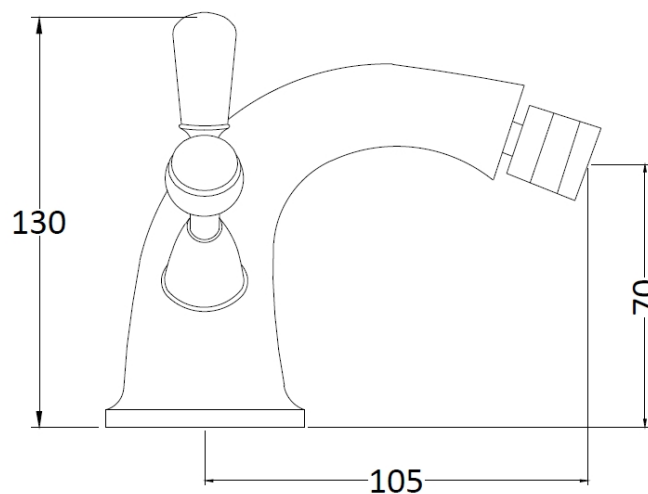

Sales Code: BC406DL

Description: Topaz Lever Mono Bidet Mixer

Product Dimensions

Height (mm):	130
Width (mm):	173
Depth (mm):	130
Length (mm):	
Nett Weight (kg):	2.2

Packaging Dimensions

Height (mm):	120
Width (mm):	195
Depth (mm):	190
Gross Weight (kg):	2.4

Packaging Data

Box Colour:	White Cardboard Box
Box Qty:	1
Label Size:	100 x 50
Label Colour:	White Label
Label Qty:	1

Outer Box Dimensions (If Applicable)

Height (mm):	395
Width (mm):	550
Depth (mm):	320
Length (mm):	
Gross Weight (kg):	13
Barcode:	5055275894620

Product Details

Country of Origin:	China
Fitting Instruction:	No
Product Material:	Brass
Control Type:	Manual
Waste Included:	Waste Included
Waste Type:	Pop-Up
WRAS Approval:	No
Approval No:	N/A
Valve/Cartridge Type:	1/4 Turn Ceramic Disc
Colour/Finish:	Chrome
Mount Type:	Deck
Operating Pressure (bar):	0.1
Flow Rates: (Litres Per Min)	0.1 bar: 5 0.5 bar: 16 1 bar: 24 2 bar: 33 3 bar: 38
Pipe Size:	15 mm
Pipe Centres:	N/A