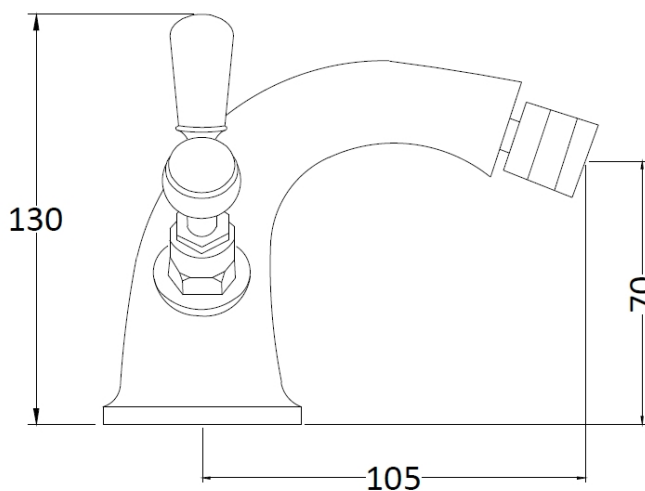

Sales Code: BC406HL

Description: Topaz Lever Mono Bidet Mixer

Product Dimensions

Height (mm):	130
Width (mm):	173
Depth (mm):	130
Length (mm):	
Nett Weight (kg):	2.2

Packaging Dimensions

Height (mm):	120
Width (mm):	195
Depth (mm):	190
Gross Weight (kg):	2.4

Packaging Data

Box Colour:	White Cardboard Box
Box Qty:	1
Label Size:	100 x 50
Label Colour:	White Label
Label Qty:	1

Outer Box Dimensions (If Applicable)

Height (mm):	395
Width (mm):	550
Depth (mm):	320
Length (mm):	
Gross Weight (kg):	13
Barcode:	5055275894644

Product Details

Country of Origin:	China
Fitting Instruction:	No
Product Material:	Brass
Control Type:	Manual
Waste Included:	Waste Included
Waste Type:	Pop-Up
WRAS Approval:	No
Approval No:	N/A
Valve/Cartridge Type:	1/4 Turn Ceramic Disc
Colour/Finish:	Chrome
Mount Type:	Deck
Operating Pressure (bar):	0.1
Flow Rates: (Litres Per Min)	0.1 bar: 5 0.5 bar: 16 1 bar: 24 2 bar: 33 3 bar: 38
Pipe Size:	15 mm
Pipe Centres:	N/A