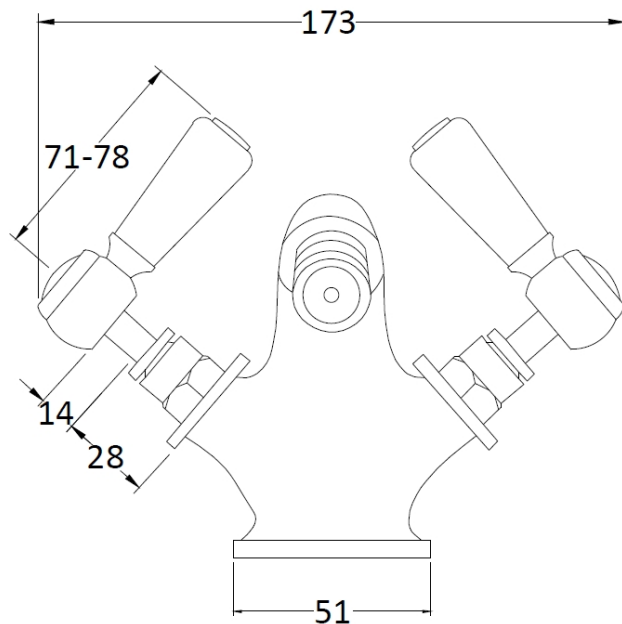

Sales Code: BC406HL

Description: Topaz Lever Mono Bidet Mixer

Product Dimensions

Height (mm):	130
Width (mm):	173
Depth (mm):	130
Length (mm):	
Nett Weight (kg):	2.2

Packaging Dimensions

Height (mm):	120
Width (mm):	195
Depth (mm):	190
Gross Weight (kg):	2.4

Packaging Data

Box Colour:	White Cardboard Box
Box Qty:	1
Label Size:	100 x 50
Label Colour:	White Label
Label Qty:	1

Outer Box Dimensions (If Applicable)

Height (mm):	395
Width (mm):	550
Depth (mm):	320
Length (mm):	
Gross Weight (kg):	13
Barcode:	5055275894644

Product Details

Country of Origin:	China
Fitting Instruction:	No
Product Material:	Brass
Control Type:	Manual
Waste Included:	Waste Included
Waste Type:	Pop-Up
WRAS Approval:	No
Approval No:	N/A
Valve/Cartridge Type:	1/4 Turn Ceramic Disc
Colour/Finish:	Chrome
Mount Type:	Deck
Operating Pressure (bar):	0.1
Flow Rates: (Litres Per Min)	0.1 bar: 5 0.5 bar: 16 1 bar: 24 2 bar: 33 3 bar: 38
Pipe Size:	15 mm
Pipe Centres:	N/A