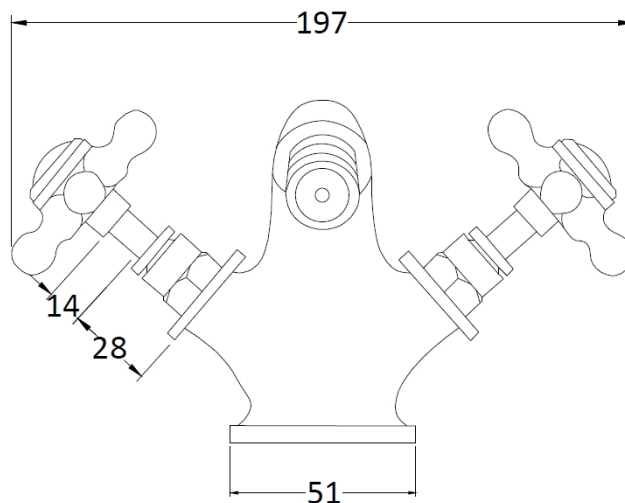

Sales Code: BC406HX

Description: Topaz Mono Bidet Mixer

Product Dimensions

| | |
|-------------------|-----|
| Height (mm): | 97 |
| Width (mm): | 197 |
| Depth (mm): | 130 |
| Length (mm): | |
| Nett Weight (kg): | 2.2 |

Packaging Dimensions

| | |
|--------------------|-----|
| Height (mm): | 120 |
| Width (mm): | 195 |
| Depth (mm): | 190 |
| Gross Weight (kg): | 2.4 |

Packaging Data

| | |
|---------------|---------------------|
| Box Colour: | White Cardboard Box |
| Box Qty: | 1 |
| Label Size: | 100 x 50 |
| Label Colour: | White Label |
| Label Qty: | 1 |

Outer Box Dimensions (If Applicable)

| | |
|--------------------|---------------|
| Height (mm): | 395 |
| Width (mm): | 550 |
| Depth (mm): | 320 |
| Length (mm): | |
| Gross Weight (kg): | 13 |
| Barcode: | 5055275894651 |

Product Details

| | |
|------------------------------|--|
| Country of Origin: | China |
| Fitting Instruction: | No |
| Product Material: | Brass |
| Control Type: | Manual |
| Waste Included: | Waste Included |
| Waste Type: | Pop-Up |
| WRAS Approval: | No |
| Approval No: | N/A |
| Valve/Cartridge Type: | 1/4 Turn Ceramic Disc |
| Colour/Finish: | Chrome |
| Mount Type: | Deck |
| Operating Pressure (bar): | 0.1 |
| Flow Rates: (Litres Per Min) | 0.1 bar: 5 0.5 bar: 16 1 bar: 24 2 bar: 33 3 bar: 38 |
| Pipe Size: | 15 mm |
| Pipe Centres: | N/A |