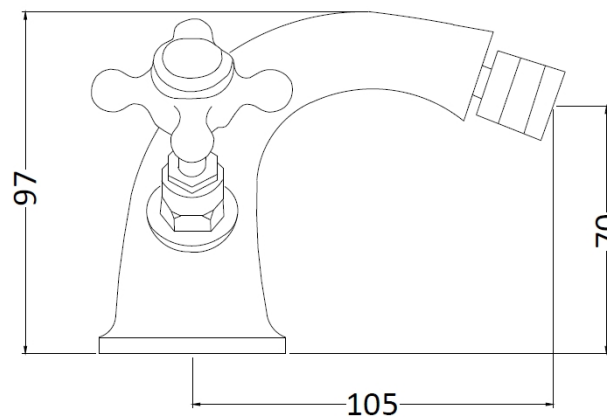

Sales Code: BC406HX

Description: Topaz Mono Bidet Mixer

Product Dimensions

| | |
|-------------------|-----|
| Height (mm): | 97 |
| Width (mm): | 197 |
| Depth (mm): | 130 |
| Length (mm): | |
| Nett Weight (kg): | 2.2 |

Packaging Dimensions

| | |
|--------------------|-----|
| Height (mm): | 120 |
| Width (mm): | 195 |
| Depth (mm): | 190 |
| Gross Weight (kg): | 2.4 |

Packaging Data

| | |
|---------------|---------------------|
| Box Colour: | White Cardboard Box |
| Box Qty: | 1 |
| Label Size: | 100 x 50 |
| Label Colour: | White Label |
| Label Qty: | 1 |

Outer Box Dimensions (If Applicable)

| | |
|--------------------|---------------|
| Height (mm): | 395 |
| Width (mm): | 550 |
| Depth (mm): | 320 |
| Length (mm): | |
| Gross Weight (kg): | 13 |
| Barcode: | 5055275894651 |

Product Details

| | |
|------------------------------|--|
| Country of Origin: | China |
| Fitting Instruction: | No |
| Product Material: | Brass |
| Control Type: | Manual |
| Waste Included: | Waste Included |
| Waste Type: | Pop-Up |
| WRAS Approval: | No |
| Approval No: | N/A |
| Valve/Cartridge Type: | 1/4 Turn Ceramic Disc |
| Colour/Finish: | Chrome |
| Mount Type: | Deck |
| Operating Pressure (bar): | 0.1 |
| Flow Rates: (Litres Per Min) | 0.1 bar: 5 0.5 bar: 16 1 bar: 24 2 bar: 33 3 bar: 38 |
| Pipe Size: | 15 mm |
| Pipe Centres: | N/A |