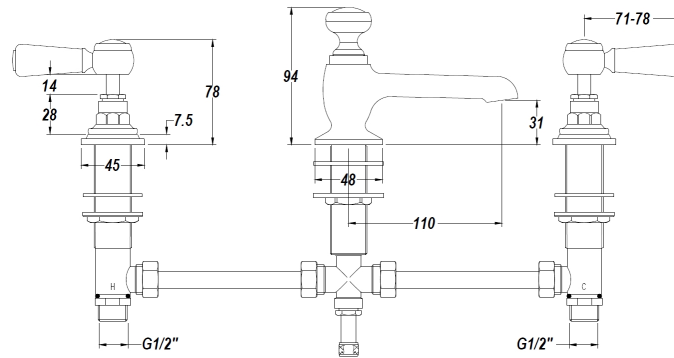

Sales Code: BC407HL

Description: Topaz Black Hex Lever 3Th Basin Mixer

Product Dimensions

Height (mm):	94
Width (mm):	246
Depth (mm):	140
Length (mm):	
Nett Weight (kg):	2.8

Packaging Dimensions

Height (mm):	75
Width (mm):	150
Depth (mm):	430
Gross Weight (kg):	3

Packaging Data

Box Colour:	White Cardboard Box
Box Qty:	1
Label Size:	100 x 50
Label Colour:	White Label
Label Qty:	1

Outer Box Dimensions (If Applicable)

Height (mm):	495
Width (mm):	555
Depth (mm):	290

Length (mm):	
Gross Weight (kg):	
Barcode:	5055275871546

Product Details

Country of Origin:	United Kingdom
Fitting Instruction:	No
Product Material:	Brass
Control Type:	Manual
Waste Included:	Waste Included
Waste Type:	Pop-Up
WRAS Approval: No	Approval No: N/A
Valve/Cartridge Type:	1/4 Turn Ceramic Disc
Colour/Finish:	Chrome
Mount Type:	Deck
Operating Pressure (bar):	0.1

Flow Rates: (Litres Per Min)	0.1 bar: 5,6	0.5 bar: 14	1 bar: 20,2	2 bar: 29	3 bar: 35,4
Pipe Size:	15 mm				
Pipe Centres:	N/A				