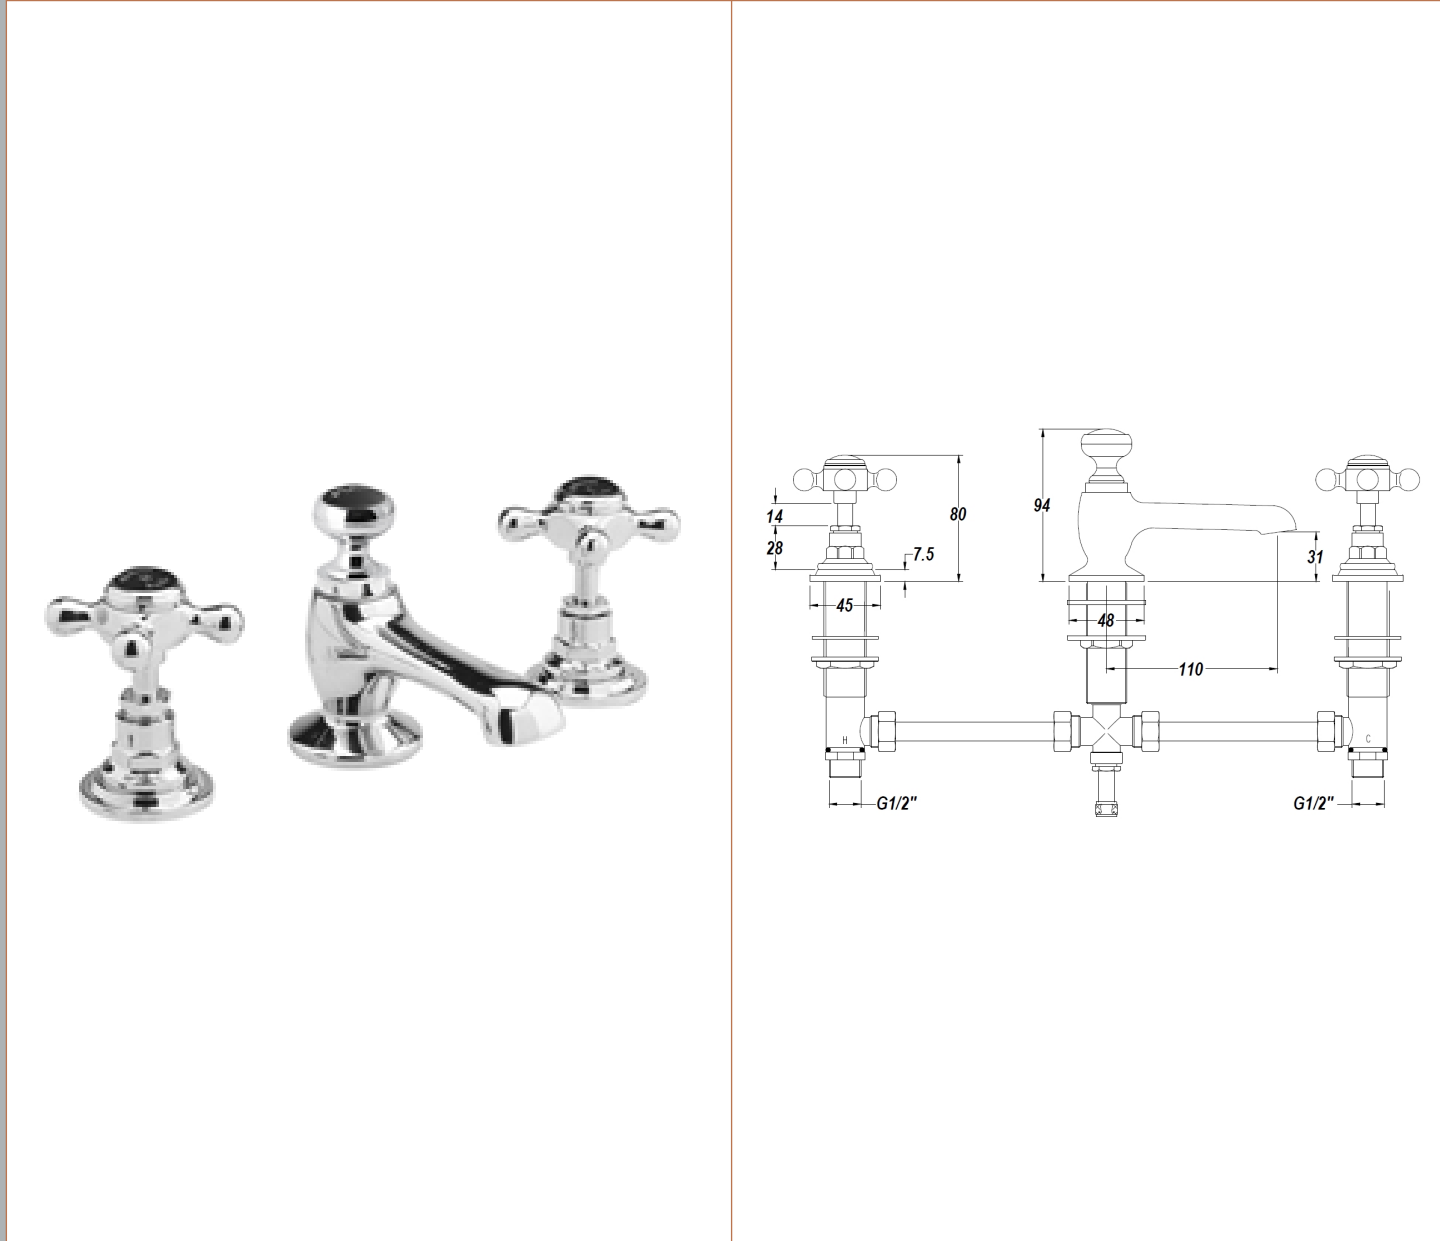

Sales Code: BC407HX

Description: Topaz Blk 3 T/H Basin Mix W/ Pop-Up W/E

### Product Dimensions

Height (mm):	94
Width (mm):	246
Depth (mm):	140
Length (mm):	
Nett Weight (kg):	2.8

### Outer Box Dimensions (If Applicable)

Height (mm):	370
Width (mm):	350
Depth (mm):	405
Length (mm):	
Gross Weight (kg):	24
Barcode:	5055275868065

### Product Details

Country of Origin:	United Kingdom
Fitting Instruction:	No
Product Material:	Brass
Control Type:	Manual
Waste Included:	Waste Included
Waste Type:	Pop-Up
WRAS Approval: No	Approval No: N/A
Valve/Cartridge Type:	1/4 Turn Ceramic Disc
Colour/Finish:	Chrome
Mount Type:	Deck
Operating Pressure (bar):	0.1