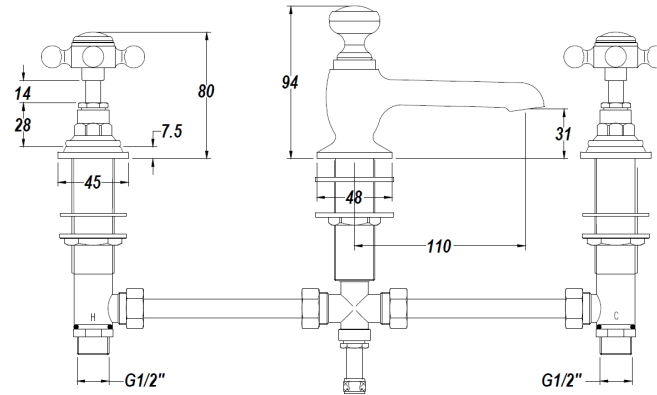

Sales Code: BC807HX

Description: Topaz 3 T/H Basin Mixer W/ Pop-Up Waste

Product Dimensions

Height (mm):	94
Width (mm):	246
Depth (mm):	140
Length (mm):	
Nett Weight (kg):	2.8

Packaging Dimensions

Height (mm):	75
Width (mm):	150
Depth (mm):	430
Gross Weight (kg):	3

Packaging Data

Box Colour:	White Cardboard Box
Box Qty:	1
Label Size:	100 x 50
Label Colour:	White Label
Label Qty:	1

Outer Box Dimensions (If Applicable)

Height (mm):	370
Width (mm):	350
Depth (mm):	405
Length (mm):	
Gross Weight (kg):	25
Barcode:	5056462603377

Product Details

Country of Origin:	China
Fitting Instruction:	No
Product Material:	Brass
Control Type:	Manual
Waste Included:	Waste Included
Waste Type:	Pop-Up
WRAS Approval: No	Approval No: N/A
Valve/Cartridge Type:	1/4 Turn Ceramic Disc
Colour/Finish:	Brushed Brass
Mount Type:	Deck
Operating Pressure (bar):	0.1

Flow Rates: (Litres Per Min)	0.1 bar: 5,6	0.5 bar: 14	1 bar: 20,2	2 bar: 29	3 bar: 35,4
Pipe Size:	15 mm				
Pipe Centres:	N/A				