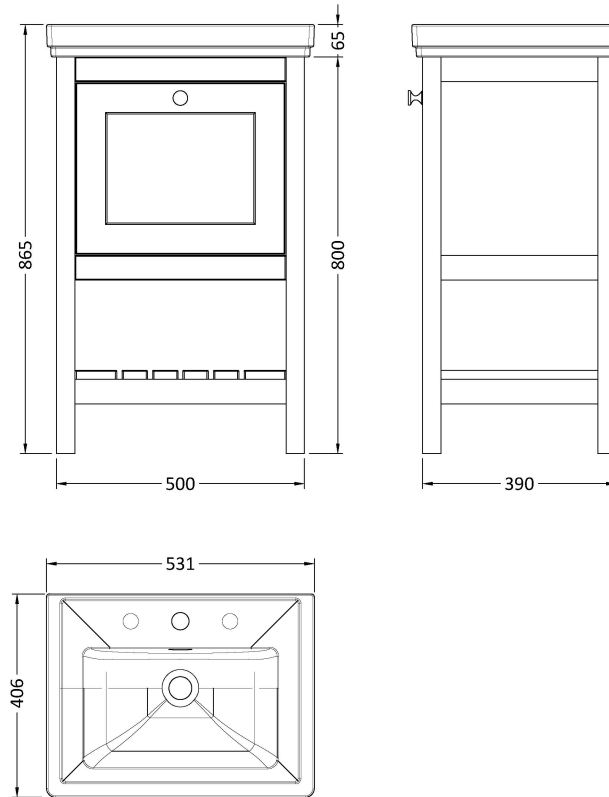

Sales Code: BEX223B

Description: 500 F/S Drawer & Classic Basin 3Th

Packaging Details

Barcode: 5056678422977