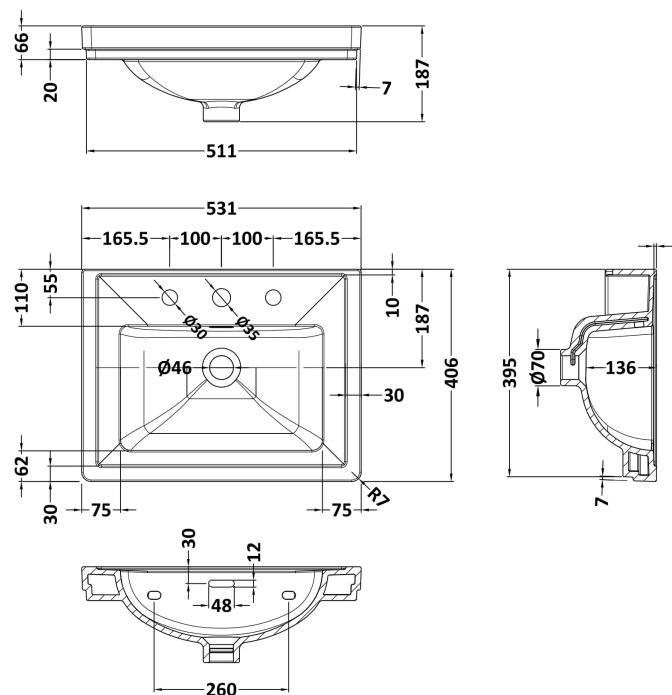

### Product Dimensions

Height (mm):	800
Width (mm):	695
Depth (mm):	450
Nett Weight (kg):	17.5

### Packaging Dimensions

Height (mm):	820
Width (mm):	520
Depth (mm):	410
Gross Weight (kg):	18

### Outer Box Dimensions (If Applicable)

Height (mm):	
Width (mm):	
Depth (mm):	
Gross Weight (kg):	
Barcode:	5056678497654

### Product Dimensions

Height (mm):	187
Width (mm):	531
Depth (mm):	406
Nett Weight (kg):	13.5