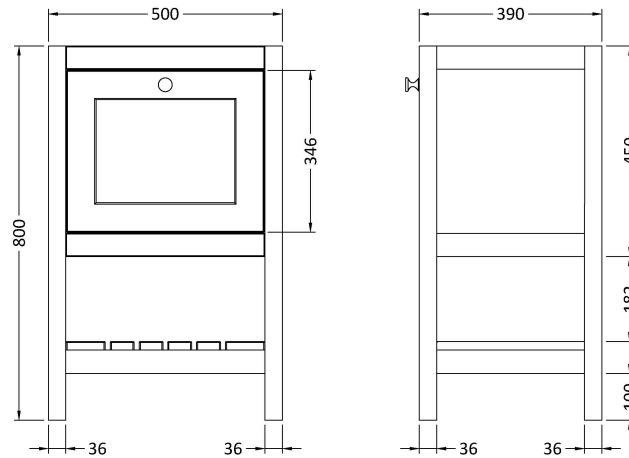

### Product Dimensions

Height (mm):	800
Width (mm):	695
Depth (mm):	450
Nett Weight (kg):	17.5

### Packaging Dimensions

Height (mm):	820
Width (mm):	520
Depth (mm):	410
Gross Weight (kg):	18

### Product Dimensions

Height (mm):	187
Width (mm):	531
Depth (mm):	406
Nett Weight (kg):	13.5

### Packaging Dimensions

Height (mm):	430
Width (mm):	550
Depth (mm):	220
Gross Weight (kg):	13.5