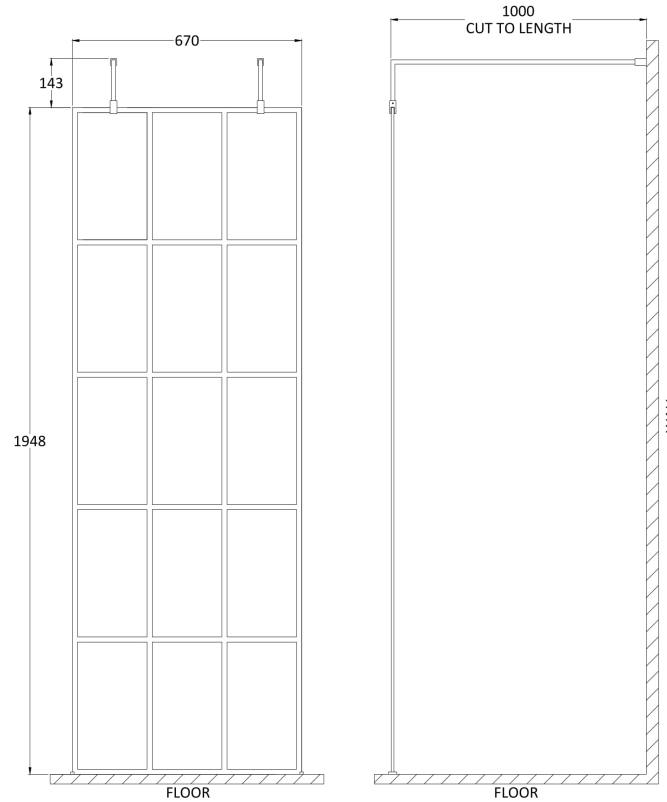

### Packaging Details

Barcode: 5056211852094

Sales Code: WRSF070

Description: Framed Wetroom Screen 700X1950x8mm

Product Dimensions	
Height (mm):	1950
Width (mm):	700
Depth (mm):	14
Nett Weight (kg):	31.1
Packaging Dimensions	
Height (mm):	65
Width (mm):	750
Length (mm):	2010
Gross Weight (kg):	31.1
Packaging Data	
Box Colour:	Brown Cardboard Box - Printed
Box Qty:	1
Label Size:	x
Label Colour:	Not Applicable
Label Qty:	0
Outer Box Dimensions (If Applicable)	
Height (mm):	
Width (mm):	
Depth (mm):	
Length (mm):	
Gross Weight (kg):	
Barcode:	5056211806882
Product Details	
Country of Origin:	China
Fitting Instruction:	No
CE & UKCA:	Yes
Profile Material:	Aluminium
Profile Finish:	Matt Black
Adjustments (mm):	675mm - 693mm
Entry Width (mm):	N/A
Swing In Dim (mm):	N/A
Swing Out Dim (mm):	N/A
Radius (mm):	Not Applicable
Glass Thickness (mm):	8
Easy Fit:	No
Easy Clean:	Yes
Handle Style:	Not Applicable
Handle Material:	Not Applicable
Enclosure Design:	Frameless
Wheel Type:	Not Applicable
Support Bar Included:	Support Bar Included
Extras:	None

### Product Dimensions

Height (mm):	15
Width (mm):	150
Depth (mm):	1000
Nett Weight (kg):	0.67

### Packaging Dimensions

Height (mm):	35
Width (mm):	160
Length (mm):	1020
Gross Weight (kg):	0.7

### Outer Box Dimensions (If Applicable)

Height (mm):	
Width (mm):	
Depth (mm):	
Length (mm):	
Gross Weight (kg):	
Barcode:	5056211847342