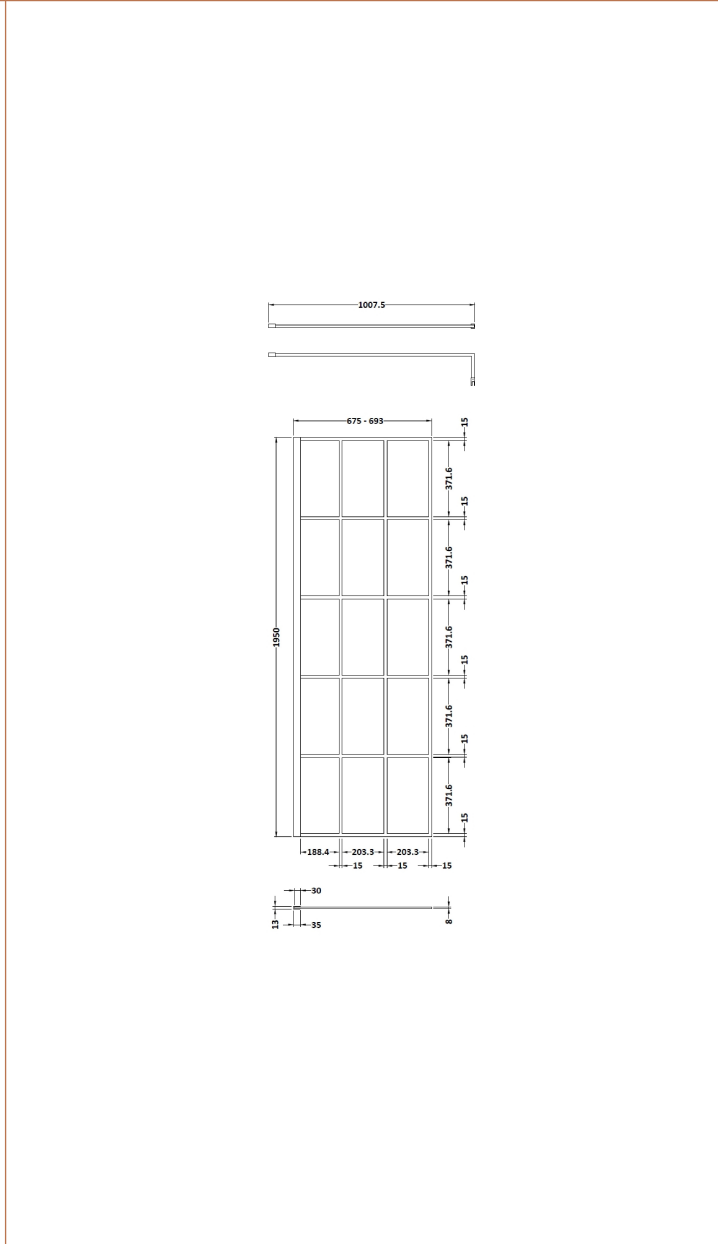

Sales Code: BFAF070

Description: Frame 700 Screen With Arms And Feet

### Packaging Details

Barcode: 5056211852094

Sales Code: WRSF070

Description: Framed Wetroom Screen 700X1950x8mm

Product Dimensions	
Height (mm):	1950
Width (mm):	700
Depth (mm):	14
Nett Weight (kg):	31.1
Packaging Dimensions	
Height (mm):	65
Width (mm):	750
Length (mm):	2010
Gross Weight (kg):	31.1
Packaging Data	
Box Colour:	Brown Cardboard Box - Printed
Box Qty:	1
Label Size:	x
Label Colour:	Not Applicable
Label Qty:	0
Outer Box Dimensions (If Applicable)	
Height (mm):	
Width (mm):	
Depth (mm):	
Length (mm):	
Gross Weight (kg):	
Barcode:	5056211806882
Product Details	
Country of Origin:	China
Fitting Instruction:	No
CE & UKCA:	Yes
Profile Material:	Aluminium
Profile Finish:	Matt Black
Adjustments (mm):	675mm - 693mm
Entry Width (mm):	N/A
Swing In Dim (mm):	N/A
Swing Out Dim (mm):	N/A
Radius (mm):	Not Applicable
Glass Thickness (mm):	8
Easy Fit:	No
Easy Clean:	Yes
Handle Style:	Not Applicable
Handle Material:	Not Applicable
Enclosure Design:	Frameless
Wheel Type:	Not Applicable
Support Bar Included:	Support Bar Included
Extras:	None

### Product Dimensions

Height (mm):	15
Width (mm):	150
Depth (mm):	1000
Nett Weight (kg):	0.67

### Packaging Dimensions

Height (mm):	35
Width (mm):	160
Length (mm):	1020
Gross Weight (kg):	0.7