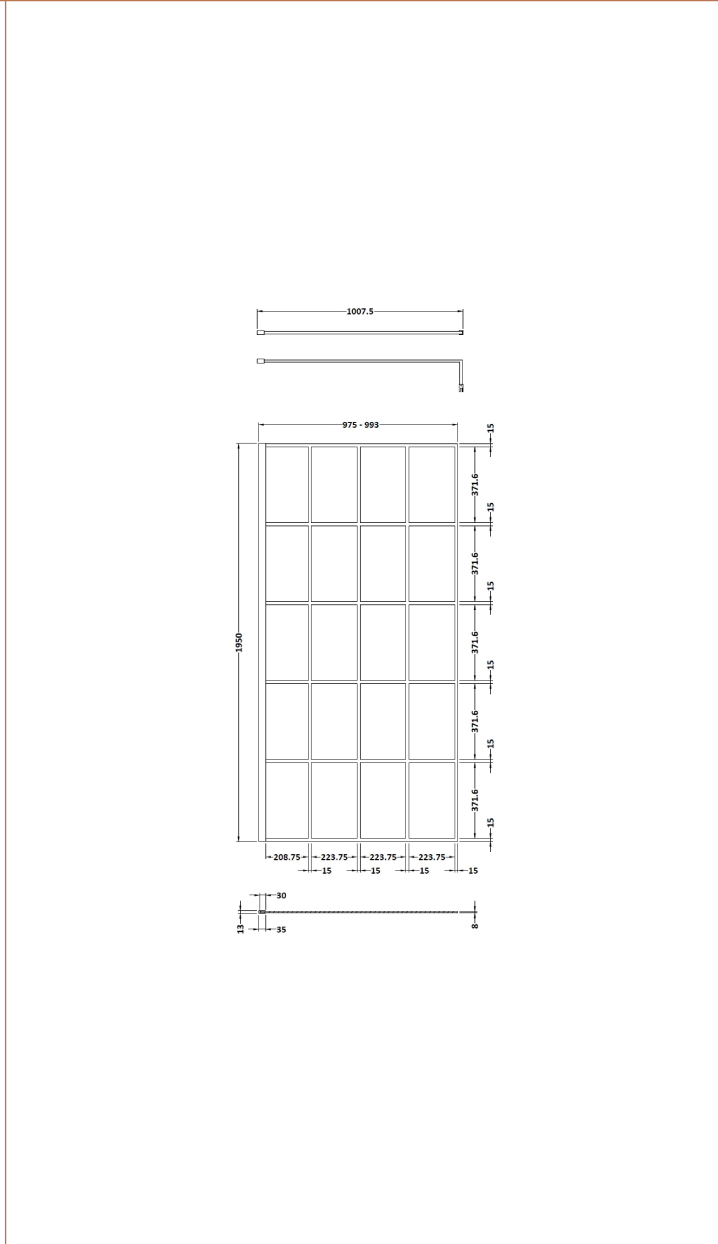

Sales Code: BFAF10

Description: Frame 1000 Screen With Arms And Feet

Packaging Details

Barcode: 5056211852131

Sales Code: WRSF10

Description: Framed Wetroom Screen 1000X1950x8mm

Product Dimensions

Height (mm):	1950
Width (mm):	1000
Depth (mm):	14
Nett Weight (kg):	44.8

Packaging Dimensions

Height (mm):	65
Width (mm):	1045
Length (mm):	2010
Gross Weight (kg):	44.8

Packaging Data

Box Colour:	Brown Cardboard Box - Printed
Box Qty:	1
Label Size:	x
Label Colour:	Not Applicable
Label Qty:	0

Outer Box Dimensions (If Applicable)

Height (mm):	
Width (mm):	
Depth (mm):	
Length (mm):	
Gross Weight (kg):	
Barcode:	5056211806929

Product Details

Country of Origin:	China
Fitting Instruction:	No
CE & UKCA:	Yes
Profile Material:	Aluminium
Profile Finish:	Matt Black
Adjustments (mm):	975mm - 993mm
Entry Width (mm):	N/A
Swing In Dim (mm):	N/A
Swing Out Dim (mm):	N/A
Radius (mm):	Not Applicable
Glass Thickness (mm):	8
Easy Fit:	No
Easy Clean:	Yes
Handle Style:	Not Applicable
Handle Material:	Not Applicable
Enclosure Design:	Frameless
Wheel Type:	Not Applicable
Support Bar Included:	Support Bar Included
Extras:	None

Sales Code: FIX024

Description: Wetroom Screen Support Arm Black

Product Dimensions

Height (mm):	15
Width (mm):	150
Depth (mm):	1000
Nett Weight (kg):	0.67

Packaging Dimensions

Height (mm):	35
Width (mm):	160
Length (mm):	1020
Gross Weight (kg):	0.7