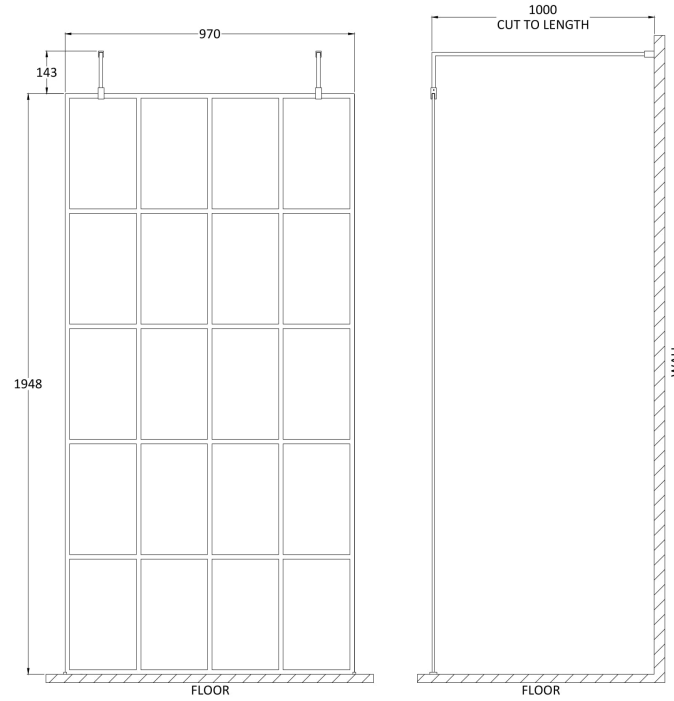

Sales Code: BFAF10

Description: Frame 1000 Screen With Arms And Feet

Packaging Details

Barcode: 5056211852131

Sales Code: WRSF10

Description: Framed Wetroom Screen 1000X1950x8mm

Product Dimensions

Height (mm):	1950
Width (mm):	1000
Depth (mm):	14
Nett Weight (kg):	44.8

Packaging Dimensions

Height (mm):	65
Width (mm):	1045
Length (mm):	2010
Gross Weight (kg):	44.8

Packaging Data

Box Colour:	Brown Cardboard Box - Printed
Box Qty:	1
Label Size:	x
Label Colour:	Not Applicable
Label Qty:	0

Outer Box Dimensions (If Applicable)

Height (mm):	
Width (mm):	
Depth (mm):	
Length (mm):	
Gross Weight (kg):	
Barcode:	5056211806929

Product Details

Country of Origin:	China
Fitting Instruction:	No
CE & UKCA:	Yes
Profile Material:	Aluminium
Profile Finish:	Matt Black
Adjustments (mm):	975mm - 993mm
Entry Width (mm):	N/A
Swing In Dim (mm):	N/A
Swing Out Dim (mm):	N/A
Radius (mm):	Not Applicable
Glass Thickness (mm):	8
Easy Fit:	No
Easy Clean:	Yes
Handle Style:	Not Applicable
Handle Material:	Not Applicable
Enclosure Design:	Frameless
Wheel Type:	Not Applicable
Support Bar Included:	Support Bar Included
Extras:	None

Sales Code: FIX024

Description: Wetroom Screen Support Arm Black

Product Dimensions

Height (mm):	15
Width (mm):	150
Depth (mm):	1000
Nett Weight (kg):	0.67

Packaging Dimensions

Height (mm):	35
Width (mm):	160
Length (mm):	1020
Gross Weight (kg):	0.7