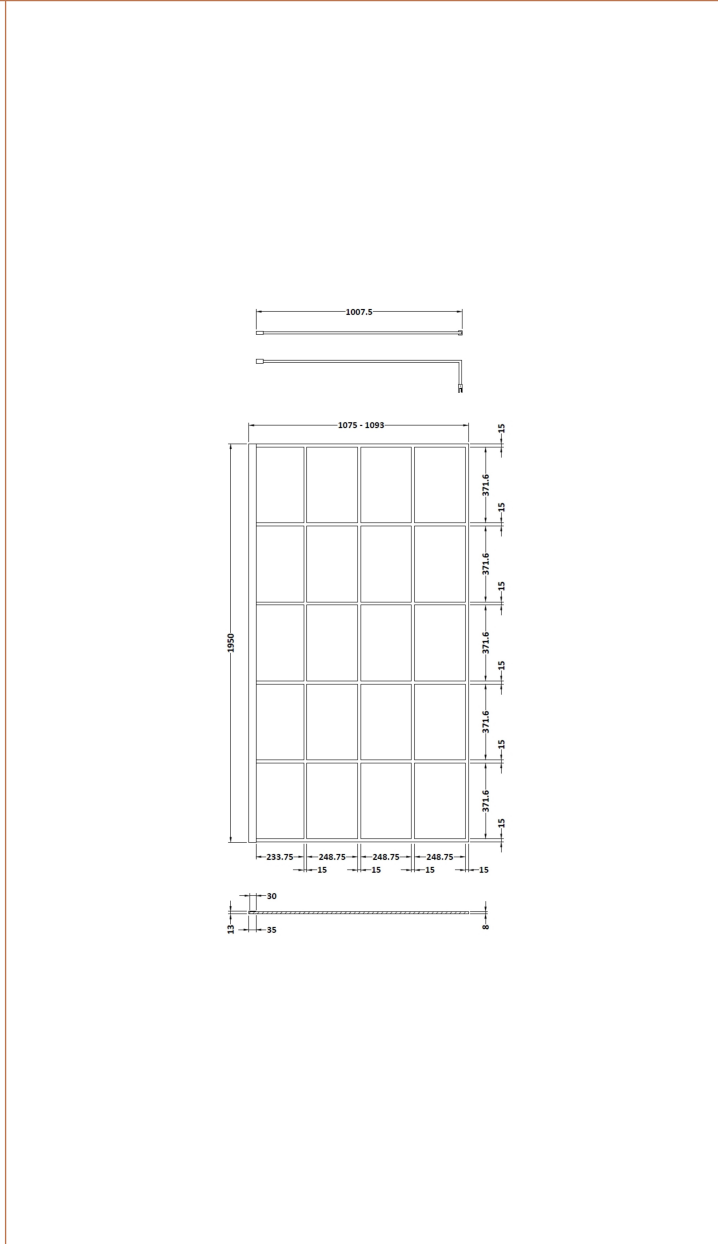

Sales Code: BFAF11

Description: Frame 1100 Screen With Arms And Feet

Packaging Details

Barcode: 5056211852148

Sales Code: WRSF11

Description: Framed Wetroom Screen 1100X1950x8mm

Product Dimensions

Height (mm):	1950
Width (mm):	1100
Depth (mm):	14
Nett Weight (kg):	48.8

Packaging Dimensions

Height (mm):	65
Width (mm):	1150
Length (mm):	2010
Gross Weight (kg):	48.8

Packaging Data

Box Colour:	Brown Cardboard Box - Printed
Box Qty:	1
Label Size:	x
Label Colour:	Not Applicable
Label Qty:	0

Outer Box Dimensions (If Applicable)

Height (mm):	
Width (mm):	
Depth (mm):	
Length (mm):	
Gross Weight (kg):	
Barcode:	5056211806936

Product Details

Country of Origin:	China
Fitting Instruction:	No
CE & UKCA:	Yes
Profile Material:	Aluminium
Profile Finish:	Matt Black
Adjustments (mm):	980mm - 1100mm
Entry Width (mm):	N/A
Swing In Dim (mm):	N/A
Swing Out Dim (mm):	N/A
Radius (mm):	Not Applicable
Glass Thickness (mm):	8
Easy Fit:	No
Easy Clean:	Yes
Handle Style:	Not Applicable
Handle Material:	Not Applicable
Enclosure Design:	Frameless
Wheel Type:	Not Applicable
Support Bar Included:	Support Bar Included
Extras:	None

Sales Code: FIX024

Description: Wetroom Screen Support Arm Black

Product Dimensions

Height (mm):	15
Width (mm):	150
Depth (mm):	1000
Nett Weight (kg):	0.67

Packaging Dimensions

Height (mm):	35
Width (mm):	160
Length (mm):	1020
Gross Weight (kg):	0.7