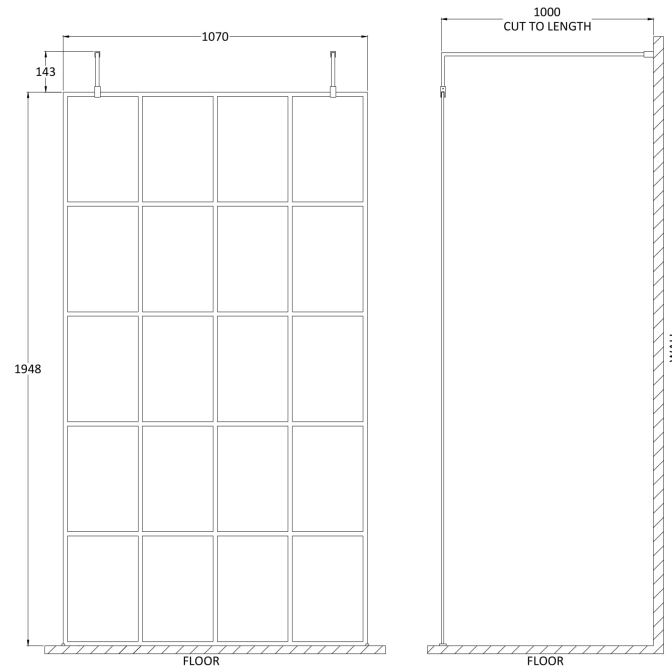

Sales Code: BFAF11

Description: Frame 1100 Screen With Arms And Feet

Packaging Details

Barcode: 5056211852148

Sales Code: WRSF11

Description: Framed Wetroom Screen 1100X1950x8mm

Product Dimensions

Height (mm):	1950
Width (mm):	1100
Depth (mm):	14
Nett Weight (kg):	48.8

Packaging Dimensions

Height (mm):	65
Width (mm):	1150
Length (mm):	2010
Gross Weight (kg):	48.8

Packaging Data

Box Colour:	Brown Cardboard Box - Printed
Box Qty:	1
Label Size:	x
Label Colour:	Not Applicable
Label Qty:	0

Outer Box Dimensions (If Applicable)

Height (mm):	
Width (mm):	
Depth (mm):	
Length (mm):	
Gross Weight (kg):	
Barcode:	5056211806936

Product Details

Country of Origin:	China
Fitting Instruction:	No
CE & UKCA:	Yes
Profile Material:	Aluminium
Profile Finish:	Matt Black
Adjustments (mm):	980mm - 1100mm
Entry Width (mm):	N/A
Swing In Dim (mm):	N/A
Swing Out Dim (mm):	N/A
Radius (mm):	Not Applicable
Glass Thickness (mm):	8
Easy Fit:	No
Easy Clean:	Yes
Handle Style:	Not Applicable
Handle Material:	Not Applicable
Enclosure Design:	Frameless
Wheel Type:	Not Applicable
Support Bar Included:	Support Bar Included
Extras:	None

Sales Code: FIX024

Description: Wetroom Screen Support Arm Black

Product Dimensions

Height (mm):	15
Width (mm):	150
Depth (mm):	1000
Nett Weight (kg):	0.67

Packaging Dimensions

Height (mm):	35
Width (mm):	160
Length (mm):	1020
Gross Weight (kg):	0.7