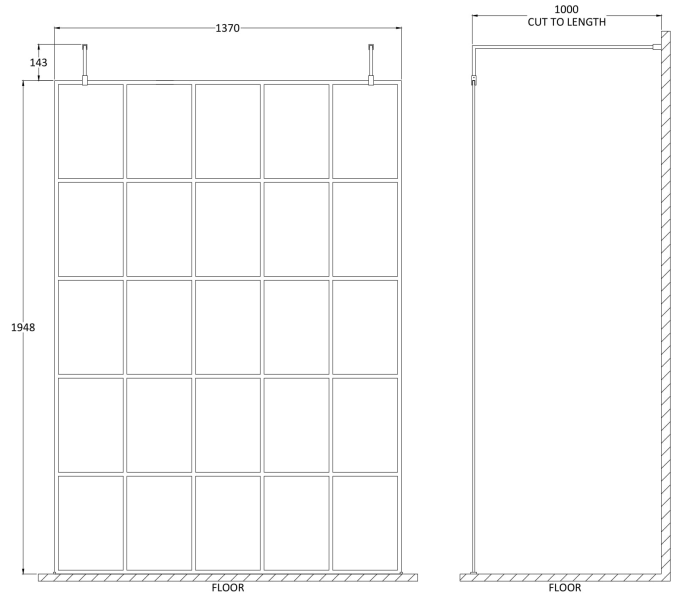

Sales Code: BFAF14

Description: Frame 1400 Screen With Arms And Feet

Packaging Details

Barcode: 5056211852162