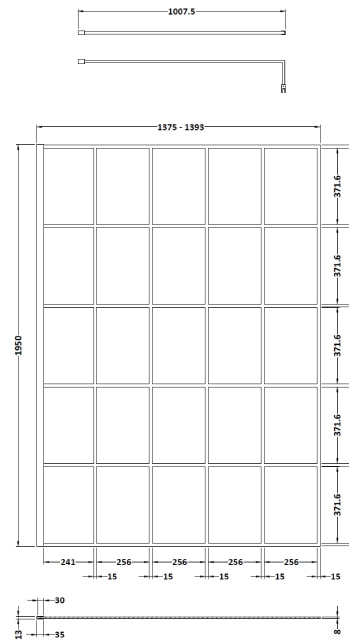

### Product Dimensions

Height (mm):	1950
Width (mm):	1400
Depth (mm):	14
Nett Weight (kg):	62.7

### Packaging Dimensions

Height (mm):	65
Width (mm):	1450
Length (mm):	2010
Gross Weight (kg):	62.7

### Product Dimensions

Height (mm):	15
Width (mm):	150
Depth (mm):	1000
Nett Weight (kg):	0.67

### Packaging Dimensions

Height (mm):	35
Width (mm):	160
Length (mm):	1020
Gross Weight (kg):	0.7