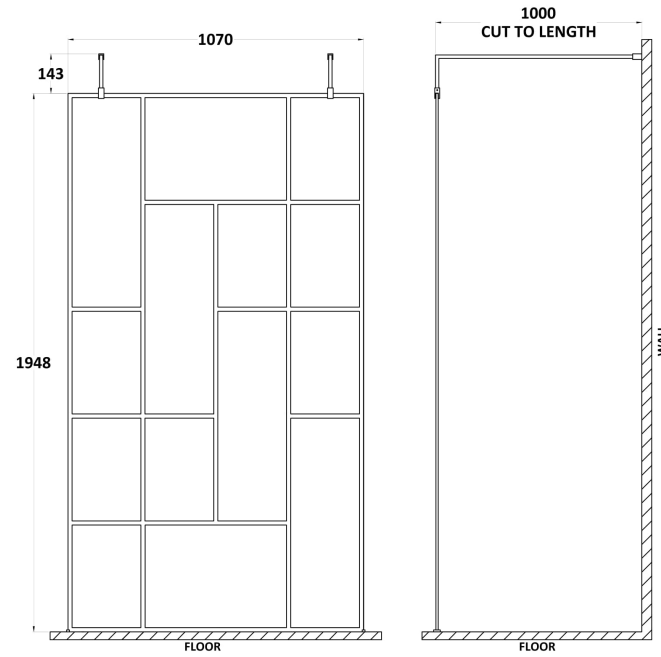

Sales Code: BFAFB11

Description: ABSTRACT 1100 Screen With Arms And Feet

Packaging Details

Barcode: 5056462644332

Sales Code: WRSFB11

Description: ABSTRACT Wetroom Screen 1100X1950x8

Product Dimensions

Height (mm):	1950
Width (mm):	1093
Depth (mm):	14
Nett Weight (kg):	48.3

Packaging Dimensions

Height (mm):	65
Width (mm):	1150
Length (mm):	2010
Gross Weight (kg):	48.8

Packaging Data

Box Colour:	Brown Cardboard Box - Printed
Box Qty:	1
Label Size:	x
Label Colour:	Not Applicable
Label Qty:	0

Outer Box Dimensions (If Applicable)

Height (mm):	
Width (mm):	
Depth (mm):	
Length (mm):	
Gross Weight (kg):	
Barcode:	5056462614168

Product Details

Country of Origin:	China
Fitting Instruction:	No
CE & UKCA:	Yes
Profile Material:	Aluminium
Profile Finish:	Matt Black
Adjustments (mm):	1075mm-1093mm
Entry Width (mm):	N/A
Swing In Dim (mm):	N/A
Swing Out Dim (mm):	N/A
Radius (mm):	Not Applicable
Glass Thickness (mm):	8
Easy Fit:	No
Easy Clean:	No
Handle Style:	Not Applicable
Handle Material:	Not Applicable
Enclosure Design:	Frameless
Wheel Type:	Not Applicable
Support Bar Included:	Support Bar Included
Extras:	None

Packaging Data

Box Colour:	White Cardboard Box
Box Qty:	1
Label Size:	100 x 50
Label Colour:	White Label
Label Qty:	1

Outer Box Dimensions (If Applicable)

Height (mm):	360
Width (mm):	270
Depth (mm):	
Length (mm):	
Gross Weight (kg):	
Barcode:	5056211850625