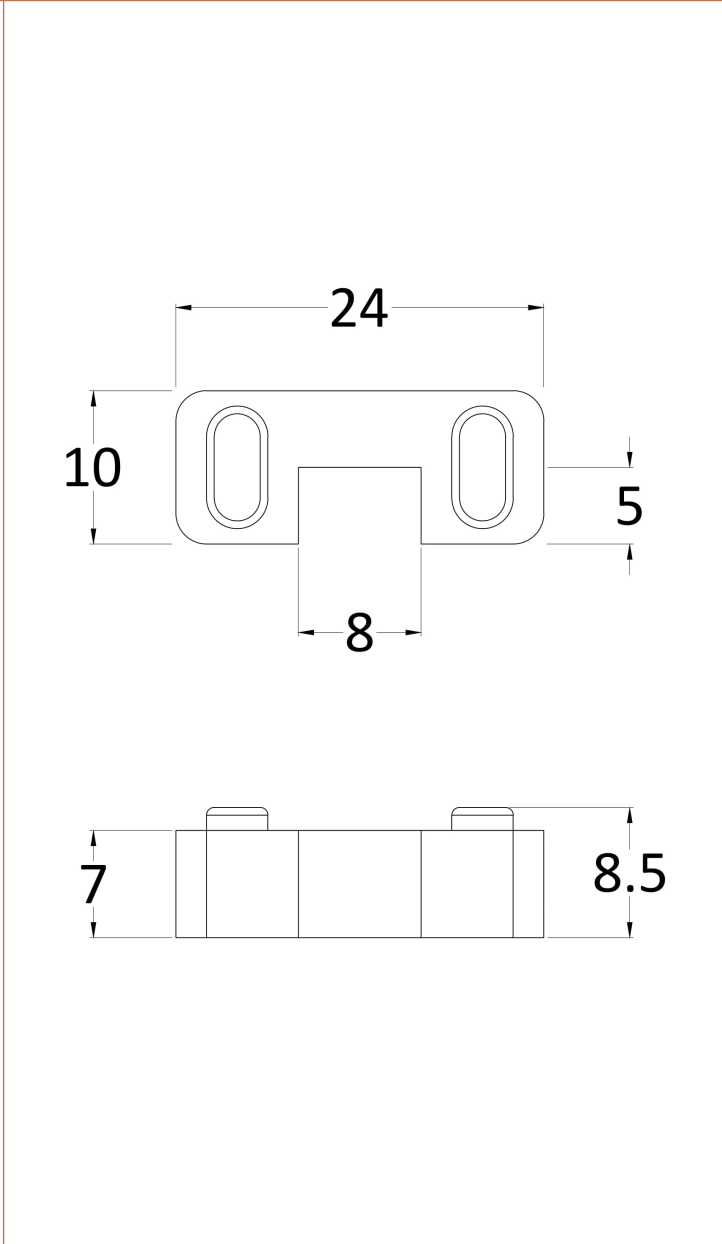

Packaging Dimensions

Height (mm):	65
Width (mm):	1150
Length (mm):	2010
Gross Weight (kg):	48.8

Packaging Data

Box Colour:	Brown Cardboard Box - Printed
Box Qty:	1
Label Size:	x
Label Colour:	Not Applicable
Label Qty:	0

Outer Box Dimensions (If Applicable)

Height (mm):	
Width (mm):	
Depth (mm):	
Length (mm):	
Gross Weight (kg):	
Barcode:	5056462614168

Product Details

Country of Origin:	China
Fitting Instruction:	No
CE & UKCA:	Yes
Profile Material:	Aluminium
Profile Finish:	Matt Black
Adjustments (mm):	1075mm-1093mm
Entry Width (mm):	N/A
Swing In Dim (mm):	N/A
Swing Out Dim (mm):	N/A
Radius (mm):	Not Applicable
Glass Thickness (mm):	8
Easy Fit:	No
Easy Clean:	No
Handle Style:	Not Applicable
Handle Material:	Not Applicable
Enclosure Design:	Frameless
Wheel Type:	Not Applicable
Support Bar Included:	Support Bar Included
Extras:	None

Sales Code: WRSF007

Description: Wetroom Horseshoe Support Foot Black

Product Dimensions

Height (mm):	9
Width (mm):	24
Depth (mm):	10
Nett Weight (kg):	0.16

Packaging Dimensions

Height (mm):	45
Width (mm):	30
Length (mm):	44
Gross Weight (kg):	0.16

Packaging Data

Box Colour:	White Cardboard Box
Box Qty:	1
Label Size:	100 x 50
Label Colour:	White Label
Label Qty:	1

Outer Box Dimensions (If Applicable)

Height (mm):	360
Width (mm):	270
Depth (mm):	
Length (mm):	
Gross Weight (kg):	
Barcode:	5056211850625