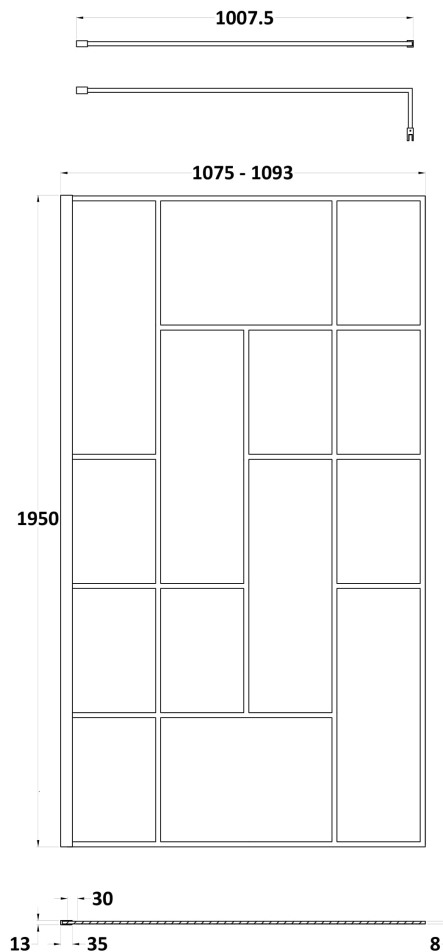

Sales Code: BFAFB11

Description: ABSTRACT 1100 Screen With Arms And Feet

Packaging Details

Barcode: 5056462644332

Sales Code: WRSFB11

Description: ABSTRACT Wetroom Screen 1100X1950x8

Product Dimensions

Height (mm):	1950
Width (mm):	1093
Depth (mm):	14
Nett Weight (kg):	48.3

Packaging Dimensions

Height (mm):	65
Width (mm):	1150
Length (mm):	2010
Gross Weight (kg):	48.8

Packaging Data

Box Colour:	Brown Cardboard Box - Printed
Box Qty:	1
Label Size:	x
Label Colour:	Not Applicable
Label Qty:	0

Outer Box Dimensions (If Applicable)

Height (mm):	
Width (mm):	
Depth (mm):	
Length (mm):	
Gross Weight (kg):	
Barcode:	5056462614168

Product Details

Country of Origin:	China
Fitting Instruction:	No
CE & UKCA:	Yes
Profile Material:	Aluminium
Profile Finish:	Matt Black
Adjustments (mm):	1075mm-1093mm
Entry Width (mm):	N/A
Swing In Dim (mm):	N/A
Swing Out Dim (mm):	N/A
Radius (mm):	Not Applicable
Glass Thickness (mm):	8
Easy Fit:	No
Easy Clean:	No
Handle Style:	Not Applicable
Handle Material:	Not Applicable
Enclosure Design:	Frameless
Wheel Type:	Not Applicable
Support Bar Included:	Support Bar Included
Extras:	None

Packaging Data

Box Colour:	White Cardboard Box
Box Qty:	1
Label Size:	100 x 50
Label Colour:	White Label
Label Qty:	1

Outer Box Dimensions (If Applicable)

Height (mm):	360
Width (mm):	270
Depth (mm):	
Length (mm):	
Gross Weight (kg):	
Barcode:	5056211850625