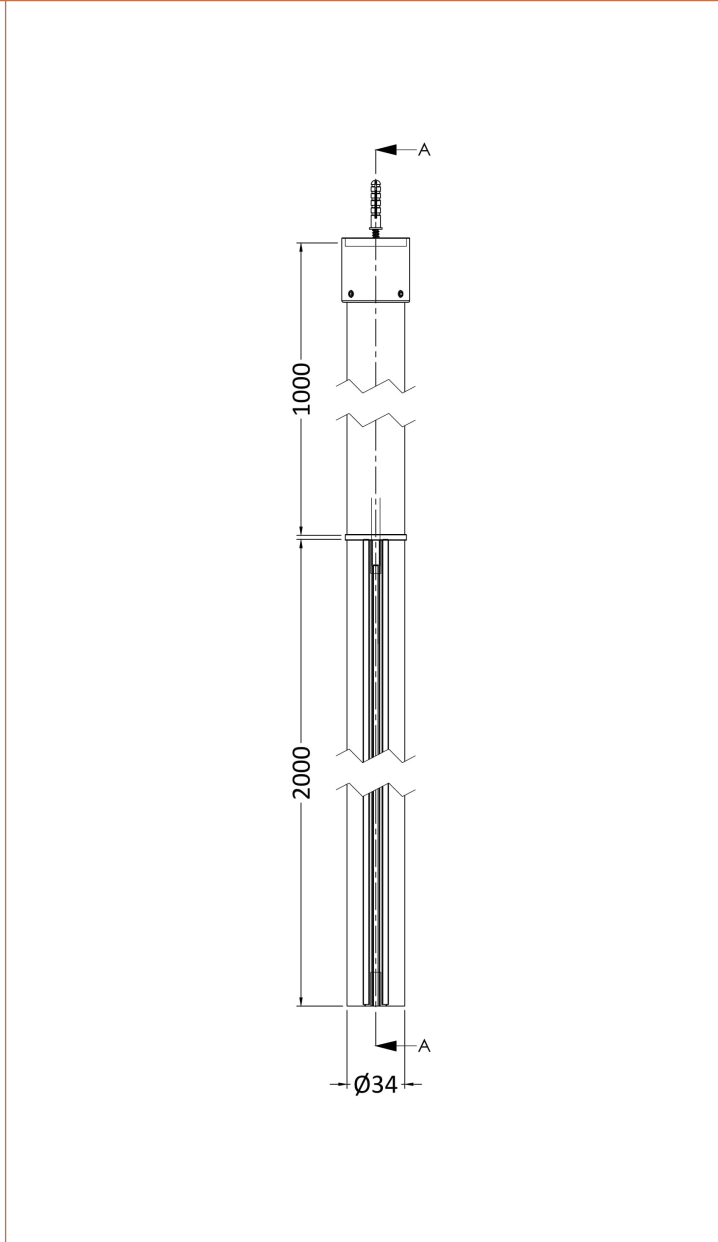

Sales Code: BFCP11

Description: Frame 1100 Screen With Ceiling Posts

Packaging Details

Barcode: 5056211852223

Sales Code: WRSF11

Description: Framed Wetroom Screen 1100X1950x8mm

Product Dimensions

Height (mm):	1950
Width (mm):	1100
Depth (mm):	14
Nett Weight (kg):	48.8

Outer Box Dimensions (If Applicable)

Height (mm):	
Width (mm):	
Depth (mm):	
Length (mm):	
Gross Weight (kg):	
Barcode:	5056211806936

Product Details

Country of Origin:	China
Fitting Instruction:	No
CE & UKCA:	Yes
Profile Material:	Aluminium
Profile Finish:	Matt Black
Adjustments (mm):	980mm - 1100mm
Entry Width (mm):	N/A
Swing In Dim (mm):	N/A
Swing Out Dim (mm):	N/A
Radius (mm):	Not Applicable
Glass Thickness (mm):	8
Easy Fit:	No
Easy Clean:	Yes
Handle Style:	Not Applicable
Handle Material:	Not Applicable
Enclosure Design:	Frameless
Wheel Type:	Not Applicable
Support Bar Included:	Support Bar Included
Extras:	None

Sales Code: WRSF006

Description: 2/1M Wetroom Screen Ceiling Post Black

Product Dimensions	
Height (mm):	3000
Width (mm):	34
Depth (mm):	34
Nett Weight (kg):	3
Packaging Dimensions	
Height (mm):	2030
Width (mm):	100
Length (mm):	70
Gross Weight (kg):	3
Packaging Data	
Box Colour:	Brown Cardboard Box - Printed
Box Qty:	1
Label Size:	100 x 50
Label Colour:	White Label
Label Qty:	1
Outer Box Dimensions (If Applicable)	
Height (mm):	
Width (mm):	
Depth (mm):	
Length (mm):	
Gross Weight (kg):	
Barcode:	5056211850601
Product Details	
Country of Origin:	China
Fitting Instruction:	No
CE & UKCA:	N/A
Profile Material:	Aluminium
Profile Finish:	Matt Black
Adjustments (mm):	N/A
Entry Width (mm):	N/A
Swing In Dim (mm):	N/A
Swing Out Dim (mm):	N/A
Radius (mm):	Not Applicable
Glass Thickness (mm):	
Easy Fit:	Not Applicable
Easy Clean:	Not Applicable
Handle Style:	Not Applicable
Handle Material:	Not Applicable
Enclosure Design:	Not Applicable
Wheel Type:	Not Applicable
Support Bar Included:	Support Bar Not Included
Extras:	None