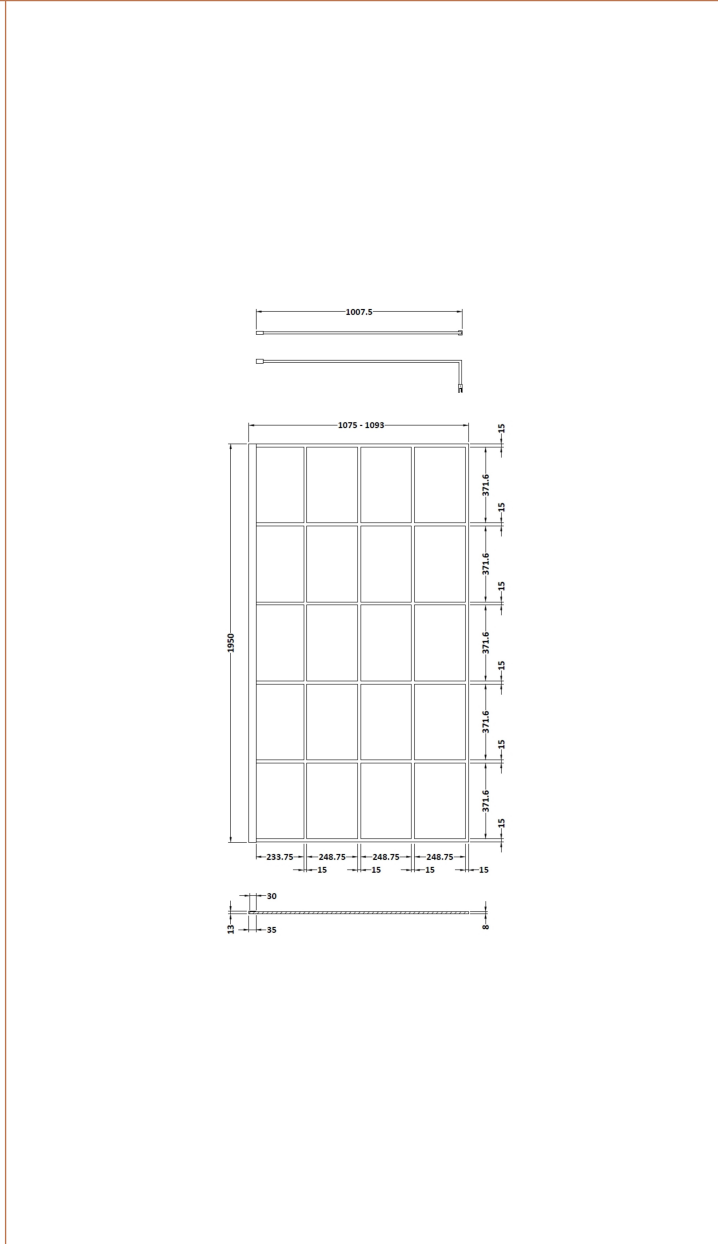

Sales Code: BFCP11

Description: Frame 1100 Screen With Ceiling Posts

Packaging Details

Barcode: 5056211852223

Sales Code: WRSF11

Description: Framed Wetroom Screen 1100X1950x8mm

Product Dimensions

Height (mm):	1950
Width (mm):	1100
Depth (mm):	14
Nett Weight (kg):	48.8

Packaging Dimensions

Height (mm):	65
Width (mm):	1150
Length (mm):	2010
Gross Weight (kg):	48.8

Packaging Data

Box Colour:	Brown Cardboard Box - Printed
Box Qty:	1
Label Size:	x
Label Colour:	Not Applicable
Label Qty:	0

Outer Box Dimensions (If Applicable)

Height (mm):	
Width (mm):	
Depth (mm):	
Length (mm):	
Gross Weight (kg):	
Barcode:	5056211806936

Product Details

Country of Origin:	China
Fitting Instruction:	No
CE & UKCA:	Yes
Profile Material:	Aluminium
Profile Finish:	Matt Black
Adjustments (mm):	980mm - 1100mm
Entry Width (mm):	N/A
Swing In Dim (mm):	N/A
Swing Out Dim (mm):	N/A
Radius (mm):	Not Applicable
Glass Thickness (mm):	8
Easy Fit:	No
Easy Clean:	Yes
Handle Style:	Not Applicable
Handle Material:	Not Applicable
Enclosure Design:	Frameless
Wheel Type:	Not Applicable
Support Bar Included:	Support Bar Included
Extras:	None