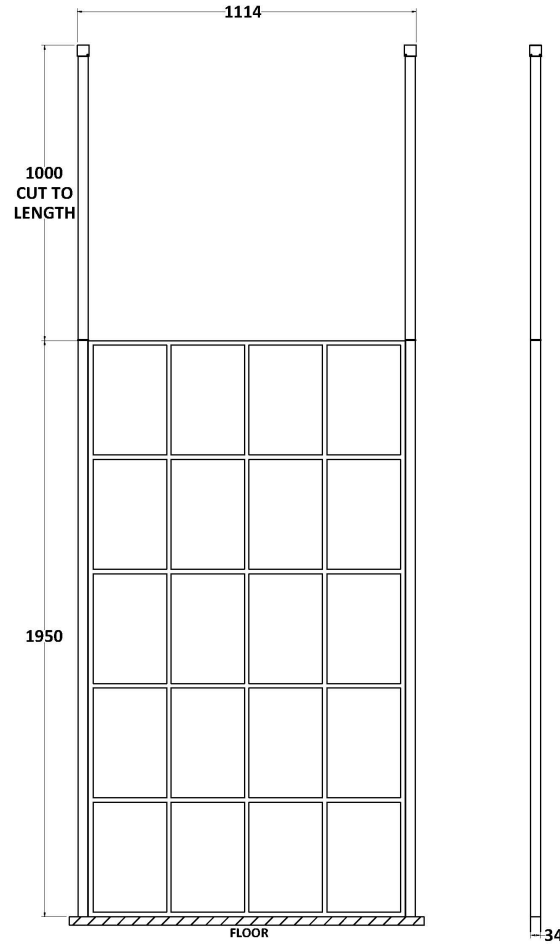

Sales Code: BFCP11

Description: Frame 1100 Screen With Ceiling Posts

Packaging Details

Barcode: 5056211852223

Sales Code: WRSF11

Description: Framed Wetroom Screen 1100X1950x8mm

Product Dimensions

Height (mm):	1950
Width (mm):	1100
Depth (mm):	14
Nett Weight (kg):	48.8

Packaging Dimensions

Height (mm):	65
Width (mm):	1150
Length (mm):	2010
Gross Weight (kg):	48.8

Packaging Data

Box Colour:	Brown Cardboard Box - Printed
Box Qty:	1
Label Size:	x
Label Colour:	Not Applicable
Label Qty:	0

Outer Box Dimensions (If Applicable)

Height (mm):	
Width (mm):	
Depth (mm):	
Length (mm):	
Gross Weight (kg):	
Barcode:	5056211806936

Product Details

Country of Origin:	China
Fitting Instruction:	No
CE & UKCA:	Yes
Profile Material:	Aluminium
Profile Finish:	Matt Black
Adjustments (mm):	980mm - 1100mm
Entry Width (mm):	N/A
Swing In Dim (mm):	N/A
Swing Out Dim (mm):	N/A
Radius (mm):	Not Applicable
Glass Thickness (mm):	8
Easy Fit:	No
Easy Clean:	Yes
Handle Style:	Not Applicable
Handle Material:	Not Applicable
Enclosure Design:	Frameless
Wheel Type:	Not Applicable
Support Bar Included:	Support Bar Included
Extras:	None