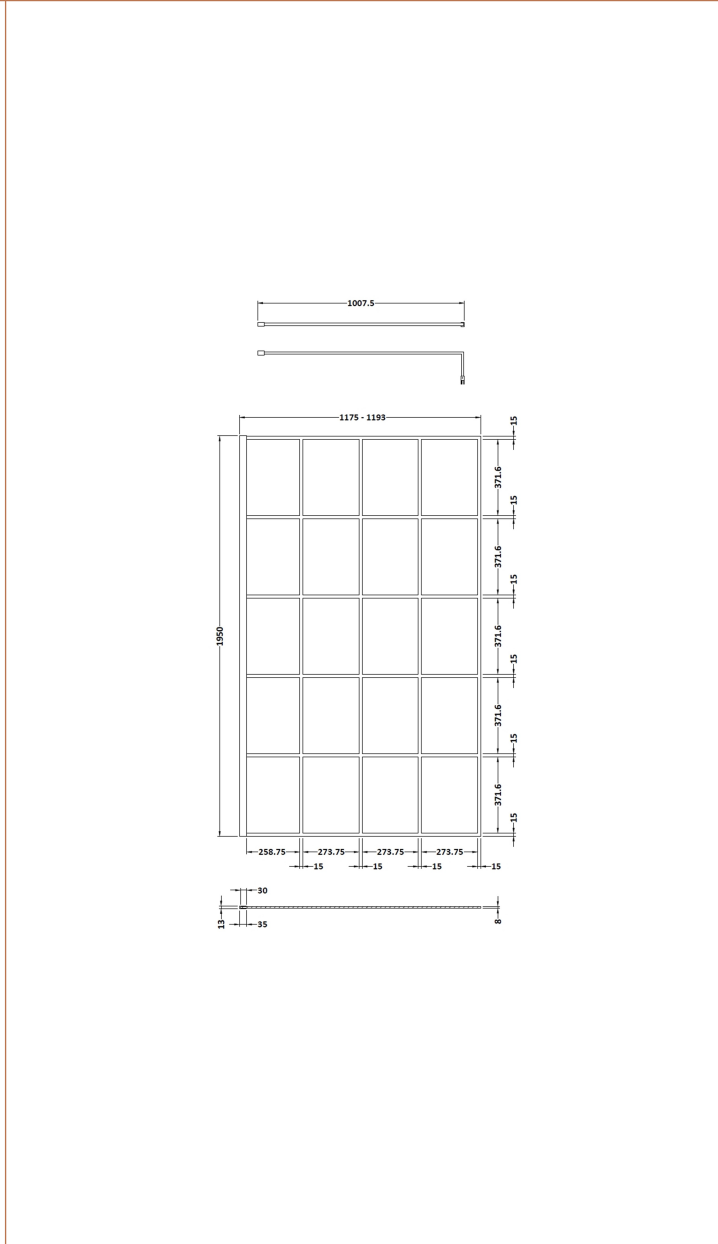

Sales Code: BFCP12

Description: Frame 1200 Screen With Ceiling Posts

### Packaging Details

Barcode: 5056211852230

Sales Code: WRSF12

Description: Framed Wetroom Screen 1200X1950x8mm

### Product Dimensions

Height (mm):	1950
Width (mm):	1200
Depth (mm):	14
Nett Weight (kg):	53.2

### Packaging Dimensions

Height (mm):	65
Width (mm):	1250
Length (mm):	2010
Gross Weight (kg):	53.2