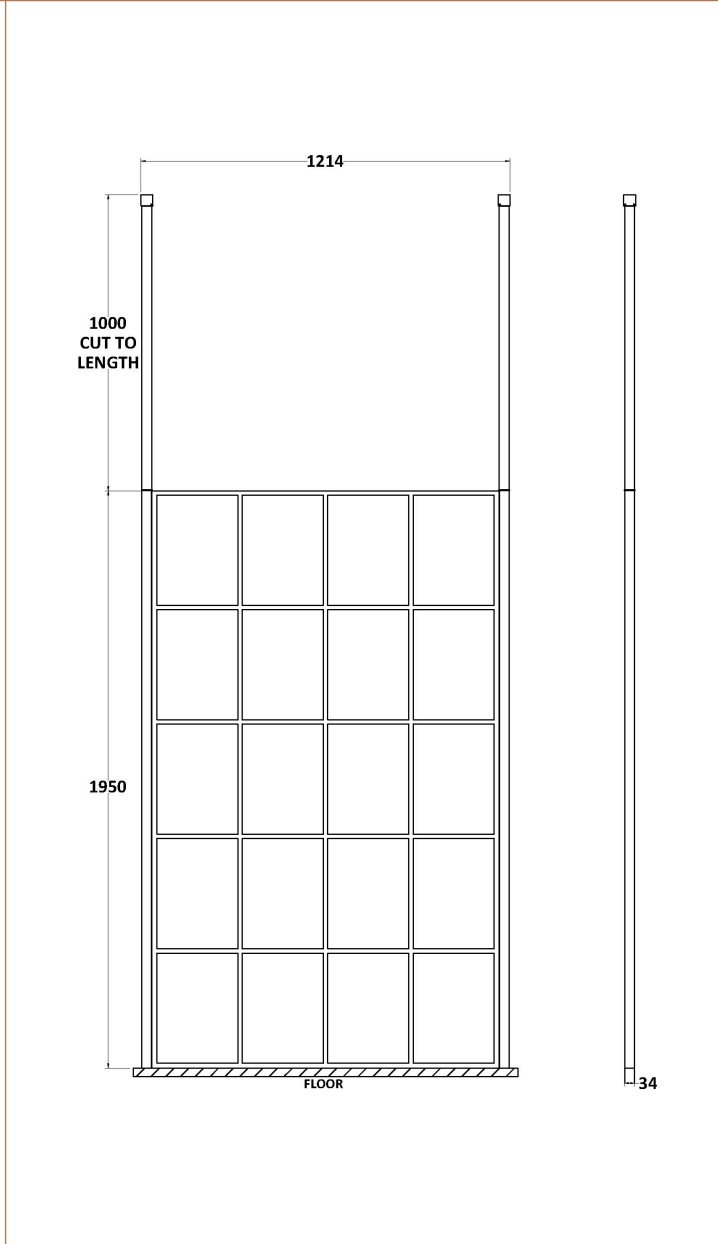

Sales Code: BFCP12

Description: Frame 1200 Screen With Ceiling Posts

### Packaging Details

Barcode: 5056211852230

Sales Code: WRSF12

Description: Framed Wetroom Screen 1200X1950x8mm

### Product Dimensions

Height (mm):	1950
Width (mm):	1200
Depth (mm):	14
Nett Weight (kg):	53.2

### Packaging Dimensions

Height (mm):	65
Width (mm):	1250
Length (mm):	2010
Gross Weight (kg):	53.2