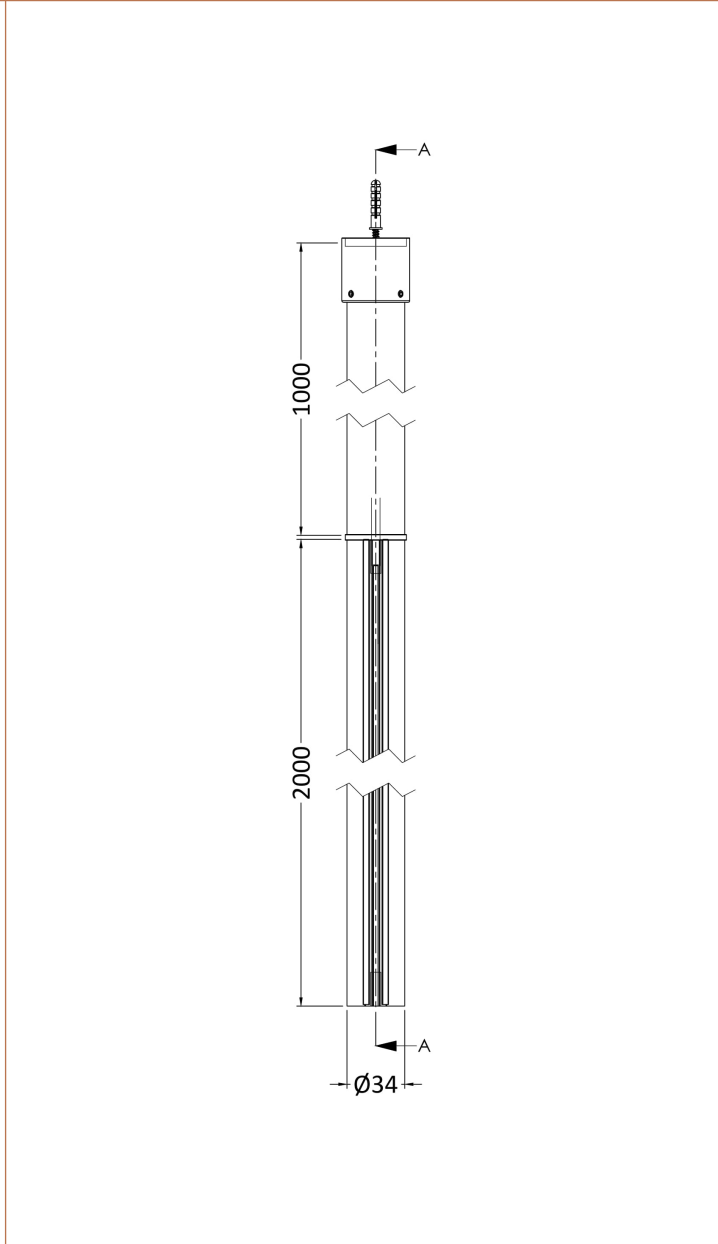

Sales Code: WRSF006

Description: 2/1M Wetroom Screen Ceiling Post Black

Product Dimensions	
Height (mm):	3000
Width (mm):	34
Depth (mm):	34
Nett Weight (kg):	3
Packaging Dimensions	
Height (mm):	2030
Width (mm):	100
Length (mm):	70
Gross Weight (kg):	3
Packaging Data	
Box Colour:	Brown Cardboard Box - Printed
Box Qty:	1
Label Size:	100 x 50
Label Colour:	White Label
Label Qty:	1
Outer Box Dimensions (If Applicable)	
Height (mm):	
Width (mm):	
Depth (mm):	
Length (mm):	
Gross Weight (kg):	
Barcode:	5056211850601
Product Details	
Country of Origin:	China
Fitting Instruction:	No
CE & UKCA:	N/A
Profile Material:	Aluminium
Profile Finish:	Matt Black
Adjustments (mm):	N/A
Entry Width (mm):	N/A
Swing In Dim (mm):	N/A
Swing Out Dim (mm):	N/A
Radius (mm):	Not Applicable
Glass Thickness (mm):	
Easy Fit:	Not Applicable
Easy Clean:	Not Applicable
Handle Style:	Not Applicable
Handle Material:	Not Applicable
Enclosure Design:	Not Applicable
Wheel Type:	Not Applicable
Support Bar Included:	Support Bar Not Included
Extras:	None