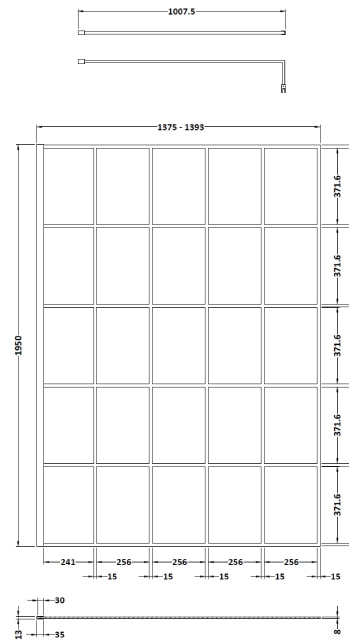

Sales Code: BFCP14

Description: Frame 1400 Screen With Ceiling Posts

Packaging Details

Barcode: 5056211852247

Sales Code: WRSF14

Description: Framed Wetroom Screen 1400X1950x8mm

Product Dimensions

| | |
|-------------------|------|
| Height (mm): | 1950 |
| Width (mm): | 1400 |
| Depth (mm): | 14 |
| Nett Weight (kg): | 62.7 |

Packaging Dimensions

| | |
|--------------------|------|
| Height (mm): | 65 |
| Width (mm): | 1450 |
| Length (mm): | 2010 |
| Gross Weight (kg): | 62.7 |

Packaging Data

| | |
|---------------|-------------------------------|
| Box Colour: | Brown Cardboard Box - Printed |
| Box Qty: | 1 |
| Label Size: | x |
| Label Colour: | Not Applicable |
| Label Qty: | 0 |

Outer Box Dimensions (If Applicable)

| | |
|--------------------|---------------|
| Height (mm): | |
| Width (mm): | |
| Depth (mm): | |
| Length (mm): | |
| Gross Weight (kg): | |
| Barcode: | 5056211806950 |