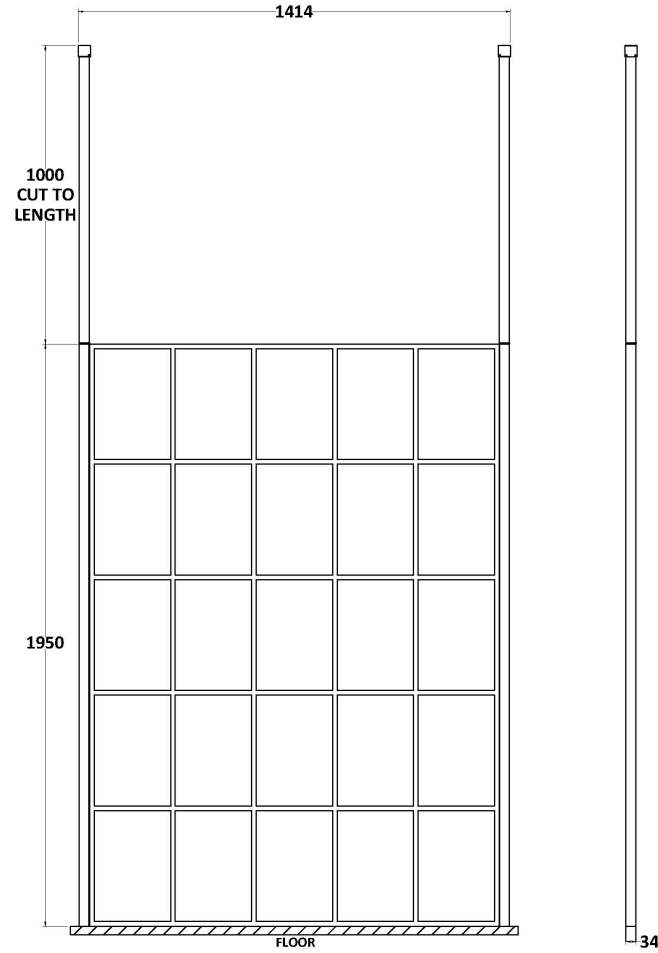

Sales Code: BFCP14

Description: Frame 1400 Screen With Ceiling Posts

Packaging Details

Barcode: 5056211852247

Sales Code: WRSF14

Description: Framed Wetroom Screen 1400X1950x8mm

Product Dimensions

| | |
|-------------------|------|
| Height (mm): | 1950 |
| Width (mm): | 1400 |
| Depth (mm): | 14 |
| Nett Weight (kg): | 62.7 |

Packaging Dimensions

| | |
|--------------------|------|
| Height (mm): | 65 |
| Width (mm): | 1450 |
| Length (mm): | 2010 |
| Gross Weight (kg): | 62.7 |

Packaging Data

| | |
|---------------|-------------------------------|
| Box Colour: | Brown Cardboard Box - Printed |
| Box Qty: | 1 |
| Label Size: | x |
| Label Colour: | Not Applicable |
| Label Qty: | 0 |

Outer Box Dimensions (If Applicable)

| | |
|--------------------|---------------|
| Height (mm): | |
| Width (mm): | |
| Depth (mm): | |
| Length (mm): | |
| Gross Weight (kg): | |
| Barcode: | 5056211806950 |