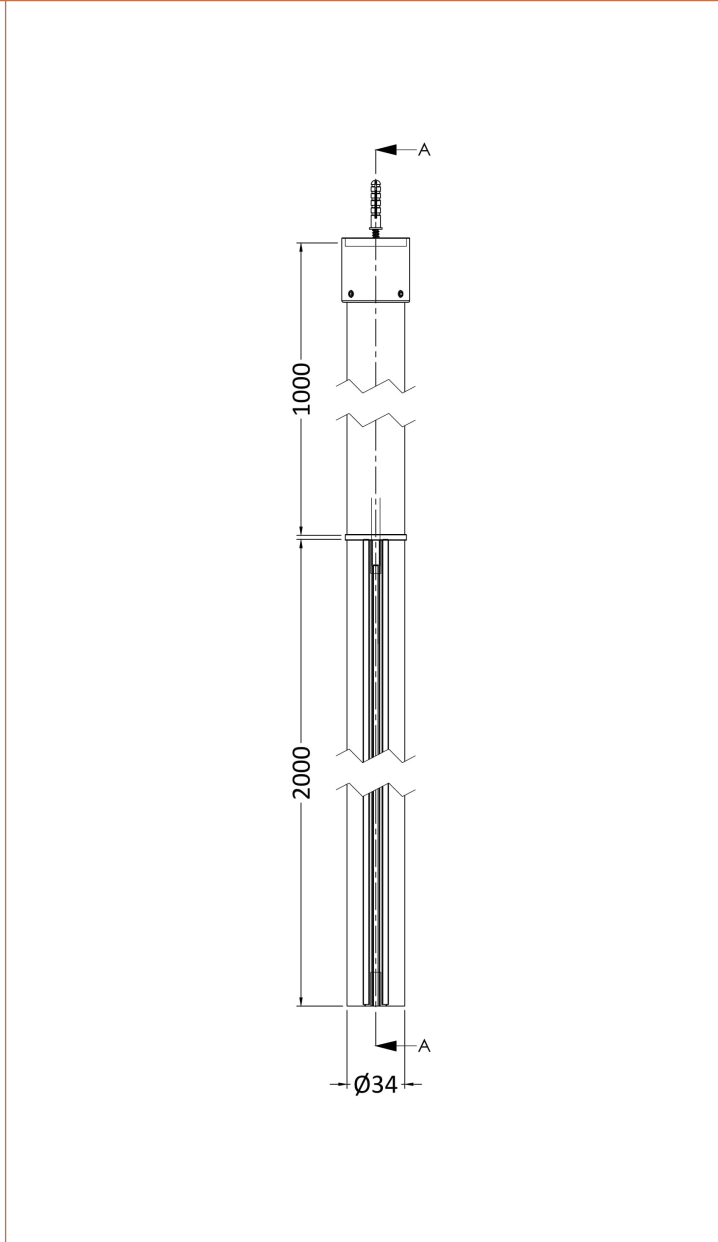

Sales Code: BFCPB076

Description: ABSTRACT 760 Screen With Ceiling Posts

Packaging Details

Barcode: 5056462644219

Sales Code: WRSFB076

Description: ABSTRACT Wetroom Screen 760X1950x8

Product Dimensions

Height (mm):	1950
Width (mm):	753
Depth (mm):	14
Nett Weight (kg):	33.7

Packaging Dimensions

Height (mm):	65
Width (mm):	810
Length (mm):	2010
Gross Weight (kg):	34.2

Packaging Data

Box Colour:	Brown Cardboard Box - Printed
Box Qty:	1
Label Size:	x
Label Colour:	Not Applicable
Label Qty:	0

Outer Box Dimensions (If Applicable)

Height (mm):	
Width (mm):	
Depth (mm):	
Length (mm):	
Gross Weight (kg):	
Barcode:	5056462614120

Product Details

Country of Origin:	China
Fitting Instruction:	No
CE & UKCA:	Yes
Profile Material:	Aluminium
Profile Finish:	Matt Black
Adjustments (mm):	735mm-753mm
Entry Width (mm):	N/A
Swing In Dim (mm):	N/A
Swing Out Dim (mm):	N/A
Radius (mm):	Not Applicable
Glass Thickness (mm):	8
Easy Fit:	No
Easy Clean:	No
Handle Style:	Not Applicable
Handle Material:	Not Applicable
Enclosure Design:	Frameless
Wheel Type:	Not Applicable
Support Bar Included:	Support Bar Included
Extras:	None

Sales Code: WRSF006

Description: 2/1M Wetroom Screen Ceiling Post Black

Product Dimensions

Height (mm):	3000
Width (mm):	34
Depth (mm):	34
Nett Weight (kg):	3

Packaging Dimensions

Height (mm):	2030
Width (mm):	100
Length (mm):	70
Gross Weight (kg):	3