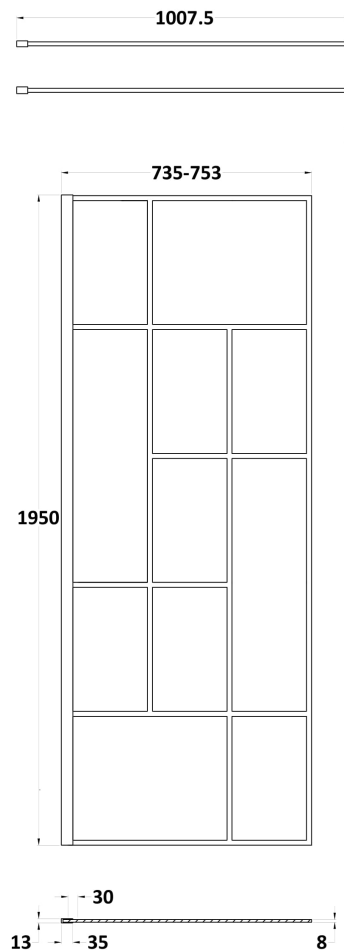

Sales Code: BFCPB076

Description: ABSTRACT 760 Screen With Ceiling Posts

Packaging Details

Barcode: 5056462644219

Sales Code: WRSFB076

Description: ABSTRACT Wetroom Screen 760X1950x8

Product Dimensions

Height (mm):	1950
Width (mm):	753
Depth (mm):	14
Nett Weight (kg):	33.7

Packaging Dimensions

Height (mm):	65
Width (mm):	810
Length (mm):	2010
Gross Weight (kg):	34.2

Packaging Data

Box Colour:	Brown Cardboard Box - Printed
Box Qty:	1
Label Size:	x
Label Colour:	Not Applicable
Label Qty:	0

Outer Box Dimensions (If Applicable)

Height (mm):	
Width (mm):	
Depth (mm):	
Length (mm):	
Gross Weight (kg):	
Barcode:	5056462614120

Product Details

Country of Origin:	China
Fitting Instruction:	No
CE & UKCA:	Yes
Profile Material:	Aluminium
Profile Finish:	Matt Black
Adjustments (mm):	735mm-753mm
Entry Width (mm):	N/A
Swing In Dim (mm):	N/A
Swing Out Dim (mm):	N/A
Radius (mm):	Not Applicable
Glass Thickness (mm):	8
Easy Fit:	No
Easy Clean:	No
Handle Style:	Not Applicable
Handle Material:	Not Applicable
Enclosure Design:	Frameless
Wheel Type:	Not Applicable
Support Bar Included:	Support Bar Included
Extras:	None

Packaging Data

Box Colour:	Brown Cardboard Box - Printed
Box Qty:	1
Label Size:	100 x 50
Label Colour:	White Label
Label Qty:	1

Outer Box Dimensions (If Applicable)

Height (mm):	
Width (mm):	
Depth (mm):	
Length (mm):	
Gross Weight (kg):	
Barcode:	5056211850601