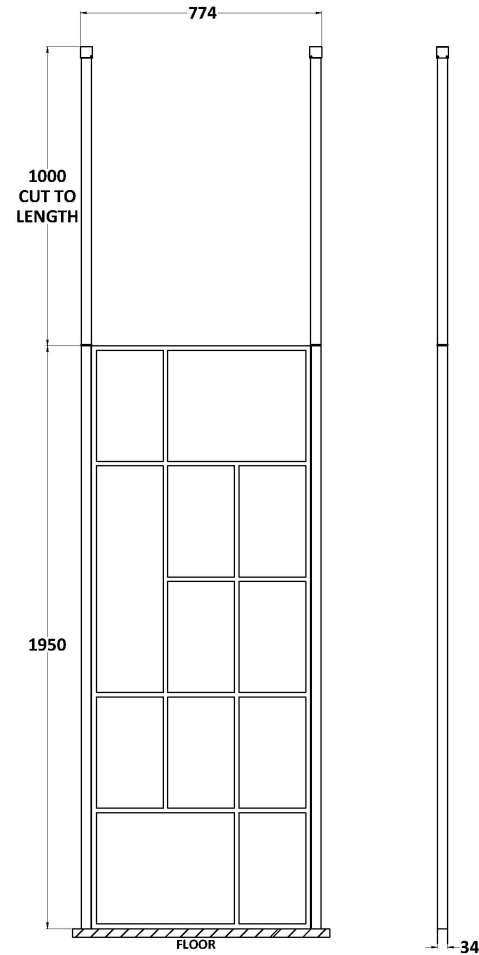

Sales Code: BFCPB076

Description: ABSTRACT 760 Screen With Ceiling Posts

Packaging Details

Barcode: 5056462644219

Sales Code: WRSFB076

Description: ABSTRACT Wetroom Screen 760X1950x8

Product Dimensions

Height (mm):	1950
Width (mm):	753
Depth (mm):	14
Nett Weight (kg):	33.7

Packaging Dimensions

Height (mm):	65
Width (mm):	810
Length (mm):	2010
Gross Weight (kg):	34.2

Packaging Data

Box Colour:	Brown Cardboard Box - Printed
Box Qty:	1
Label Size:	x
Label Colour:	Not Applicable
Label Qty:	0

Outer Box Dimensions (If Applicable)

Height (mm):	
Width (mm):	
Depth (mm):	
Length (mm):	
Gross Weight (kg):	
Barcode:	5056462614120

Product Details

Country of Origin:	China
Fitting Instruction:	No
CE & UKCA:	Yes
Profile Material:	Aluminium
Profile Finish:	Matt Black
Adjustments (mm):	735mm-753mm
Entry Width (mm):	N/A
Swing In Dim (mm):	N/A
Swing Out Dim (mm):	N/A
Radius (mm):	Not Applicable
Glass Thickness (mm):	8
Easy Fit:	No
Easy Clean:	No
Handle Style:	Not Applicable
Handle Material:	Not Applicable
Enclosure Design:	Frameless
Wheel Type:	Not Applicable
Support Bar Included:	Support Bar Included
Extras:	None

Sales Code: WRSF006

Description: 2/1M Wetroom Screen Ceiling Post Black

Product Dimensions

Height (mm):	3000
Width (mm):	34
Depth (mm):	34
Nett Weight (kg):	3

Packaging Dimensions

Height (mm):	2030
Width (mm):	100
Length (mm):	70
Gross Weight (kg):	3