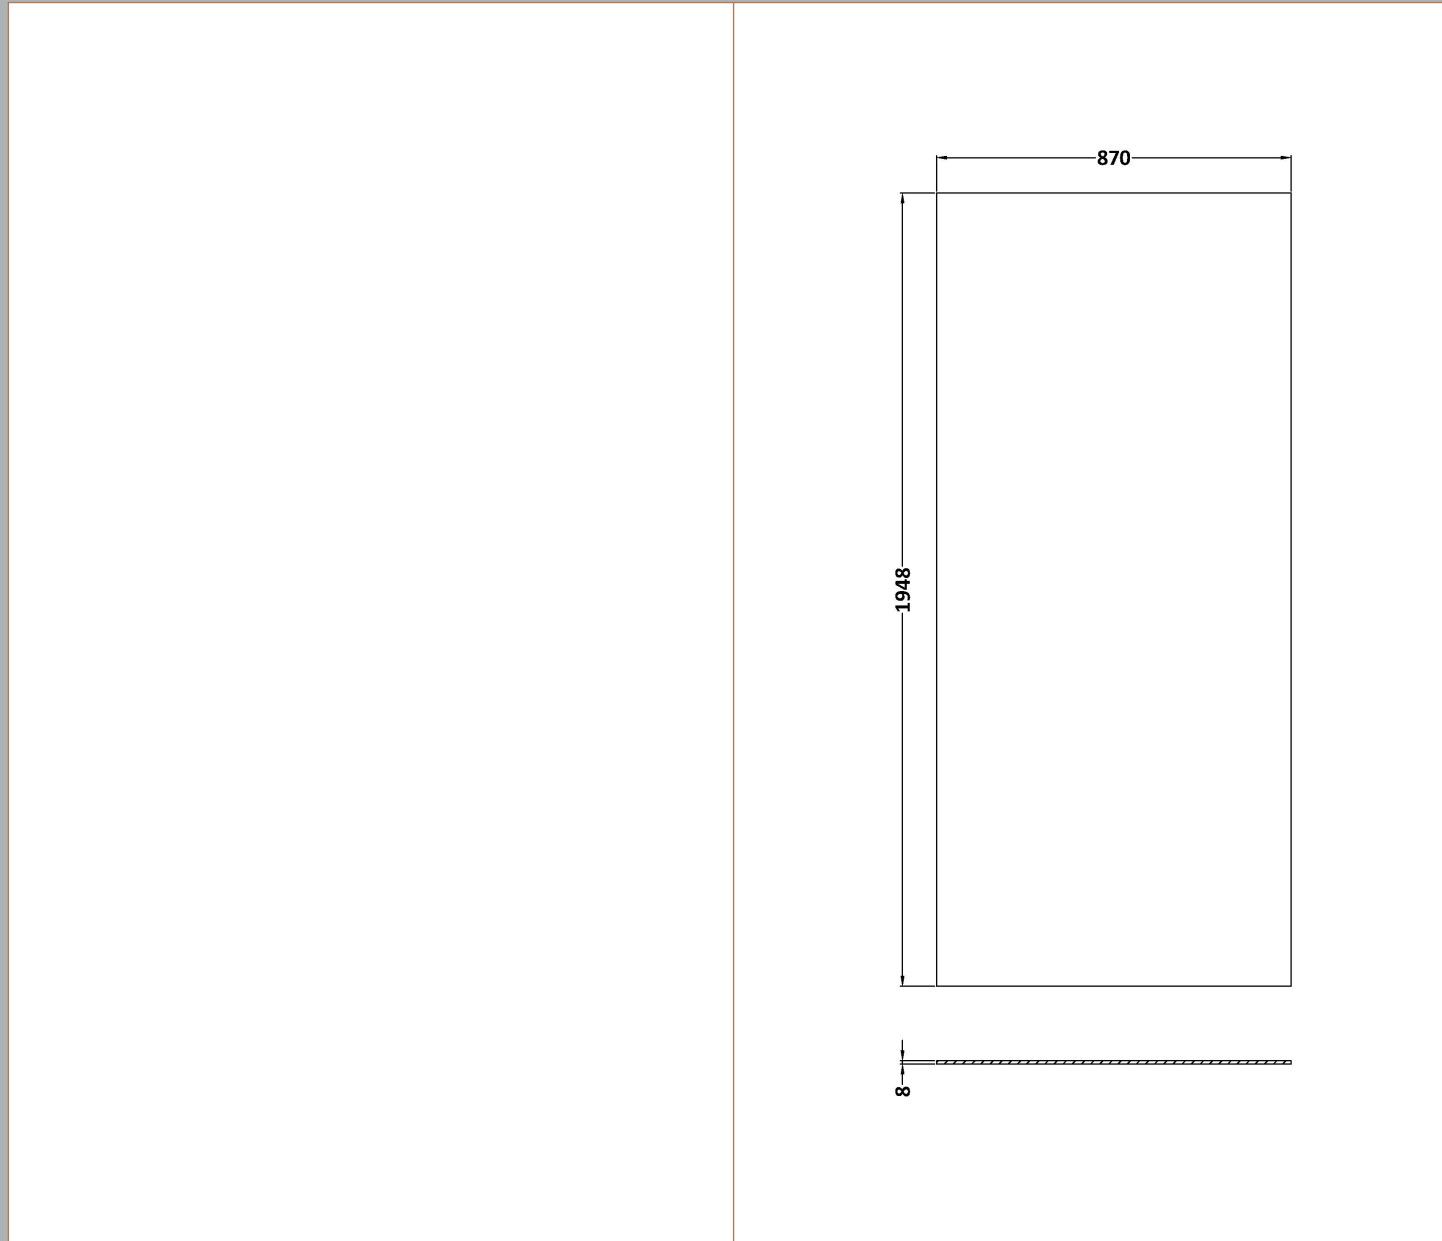

Sales Code: BGPAF090

Description: 900 Wetroom Screen With Arms And H Feet

Packaging Details

Barcode: 5056211851998

Sales Code: WRSB900G

Description: Glass Only 900 X 1950 X 8mm

Product Dimensions

Height (mm):	1950
Width (mm):	900
Depth (mm):	8
Nett Weight (kg):	38.24

Packaging Dimensions

Height (mm):	65
Width (mm):	930
Length (mm):	2010
Gross Weight (kg):	38.24

Packaging Data

Box Colour:	Brown Cardboard Box - Printed
Box Qty:	1
Label Size:	100 x 50
Label Colour:	Not Applicable
Label Qty:	0

Outer Box Dimensions (If Applicable)

Height (mm):	
Width (mm):	
Depth (mm):	
Length (mm):	
Gross Weight (kg):	
Barcode:	5056462620749

Product Details

Country of Origin:	China
Fitting Instruction:	No
CE & UKCA:	Yes
Profile Material:	
Profile Finish:	Not Applicable
Adjustments (mm):	N/A
Entry Width (mm):	N/A
Swing In Dim (mm):	N/A
Swing Out Dim (mm):	N/A
Radius (mm):	Not Applicable
Glass Thickness (mm):	8
Easy Fit:	No
Easy Clean:	No
Handle Style:	Not Applicable
Handle Material:	Not Applicable
Enclosure Design:	Frameless
Wheel Type:	Not Applicable
Support Bar Included:	Support Bar Not Included
Extras:	None

Sales Code: FIX024

Description: Wetroom Screen Support Arm Black

Product Dimensions

Height (mm):	15
Width (mm):	150
Depth (mm):	1000
Nett Weight (kg):	0.67

Packaging Dimensions

Height (mm):	35
Width (mm):	160
Length (mm):	1020
Gross Weight (kg):	0.7