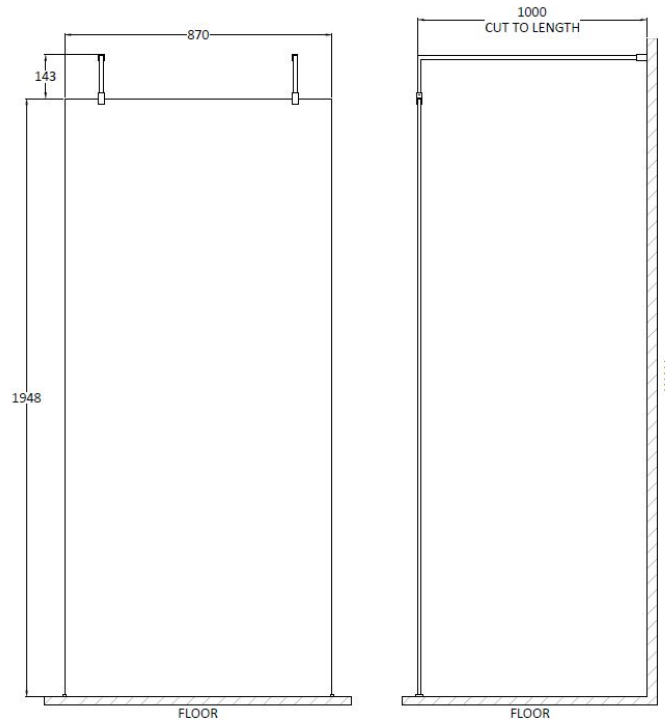

Sales Code: BGPAF090

Description: 900 Wetroom Screen With Arms And H Feet

Packaging Details

Barcode: 5056211851998

Sales Code: WRSB900G

Description: Glass Only 900 X 1950 X 8mm

Product Dimensions

Height (mm):	1950
Width (mm):	900
Depth (mm):	8
Nett Weight (kg):	38.24

Packaging Dimensions

Height (mm):	65
Width (mm):	930
Length (mm):	2010
Gross Weight (kg):	38.24

Packaging Data

Box Colour:	Brown Cardboard Box - Printed
Box Qty:	1
Label Size:	100 x 50
Label Colour:	Not Applicable
Label Qty:	0

Outer Box Dimensions (If Applicable)

Height (mm):	
Width (mm):	
Depth (mm):	
Length (mm):	
Gross Weight (kg):	
Barcode:	5056462620749

Product Details

Country of Origin:	China
Fitting Instruction:	No
CE & UKCA:	Yes
Profile Material:	
Profile Finish:	Not Applicable
Adjustments (mm):	N/A
Entry Width (mm):	N/A
Swing In Dim (mm):	N/A
Swing Out Dim (mm):	N/A
Radius (mm):	Not Applicable
Glass Thickness (mm):	8
Easy Fit:	No
Easy Clean:	No
Handle Style:	Not Applicable
Handle Material:	Not Applicable
Enclosure Design:	Frameless
Wheel Type:	Not Applicable
Support Bar Included:	Support Bar Not Included
Extras:	None

Sales Code: FIX024

Description: Wetroom Screen Support Arm Black

Product Dimensions

Height (mm):	15
Width (mm):	150
Depth (mm):	1000
Nett Weight (kg):	0.67

Packaging Dimensions

Height (mm):	35
Width (mm):	160
Length (mm):	1020
Gross Weight (kg):	0.7