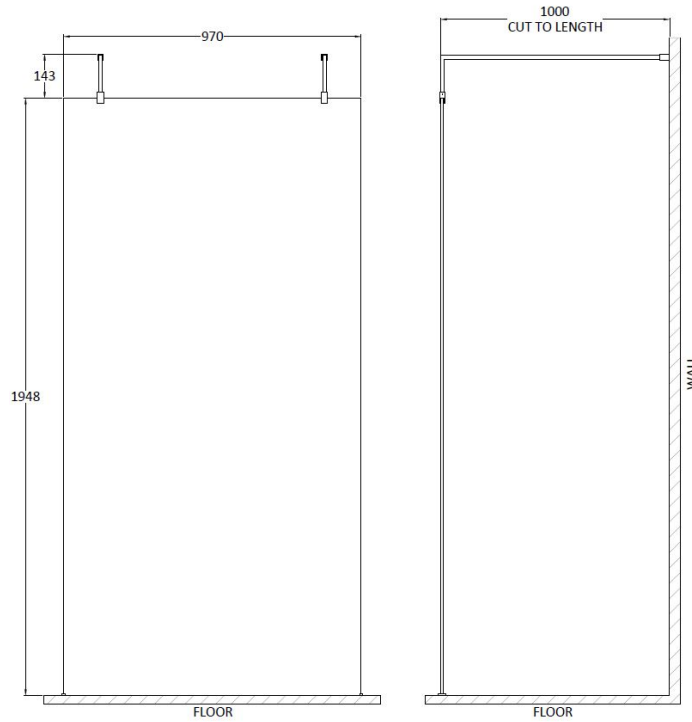

Sales Code: BGP AF10

Description: 1000 Wetroom Screen With Arms And H Feet

Packaging Details

Barcode: 5056211852001

Sales Code: WRSB1000G

Description: Glass Only 1000 X 1950 X 8mm

Product Dimensions

Height (mm):	1950
Width (mm):	1000
Depth (mm):	8
Nett Weight (kg):	42.4

Packaging Dimensions

Height (mm):	65
Width (mm):	1085
Length (mm):	2010
Gross Weight (kg):	42.4

Packaging Data

Box Colour:	Brown Cardboard Box - Printed
Box Qty:	1
Label Size:	100 x 50
Label Colour:	Not Applicable
Label Qty:	0

Outer Box Dimensions (If Applicable)

Height (mm):	
Width (mm):	
Depth (mm):	
Length (mm):	
Gross Weight (kg):	
Barcode:	5056462620756

Product Details

Country of Origin:	China
Fitting Instruction:	No
CE & UKCA:	Yes
Profile Material:	
Profile Finish:	Not Applicable
Adjustments (mm):	N/A
Entry Width (mm):	N/A
Swing In Dim (mm):	N/A
Swing Out Dim (mm):	N/A
Radius (mm):	Not Applicable
Glass Thickness (mm):	8
Easy Fit:	No
Easy Clean:	No
Handle Style:	Not Applicable
Handle Material:	Not Applicable
Enclosure Design:	Frameless
Wheel Type:	Not Applicable
Support Bar Included:	Support Bar Not Included
Extras:	None

Sales Code: FIX024

Description: Wetroom Screen Support Arm Black

Product Dimensions

Height (mm):	15
Width (mm):	150
Depth (mm):	1000
Nett Weight (kg):	0.67

Packaging Dimensions

Height (mm):	35
Width (mm):	160
Length (mm):	1020
Gross Weight (kg):	0.7