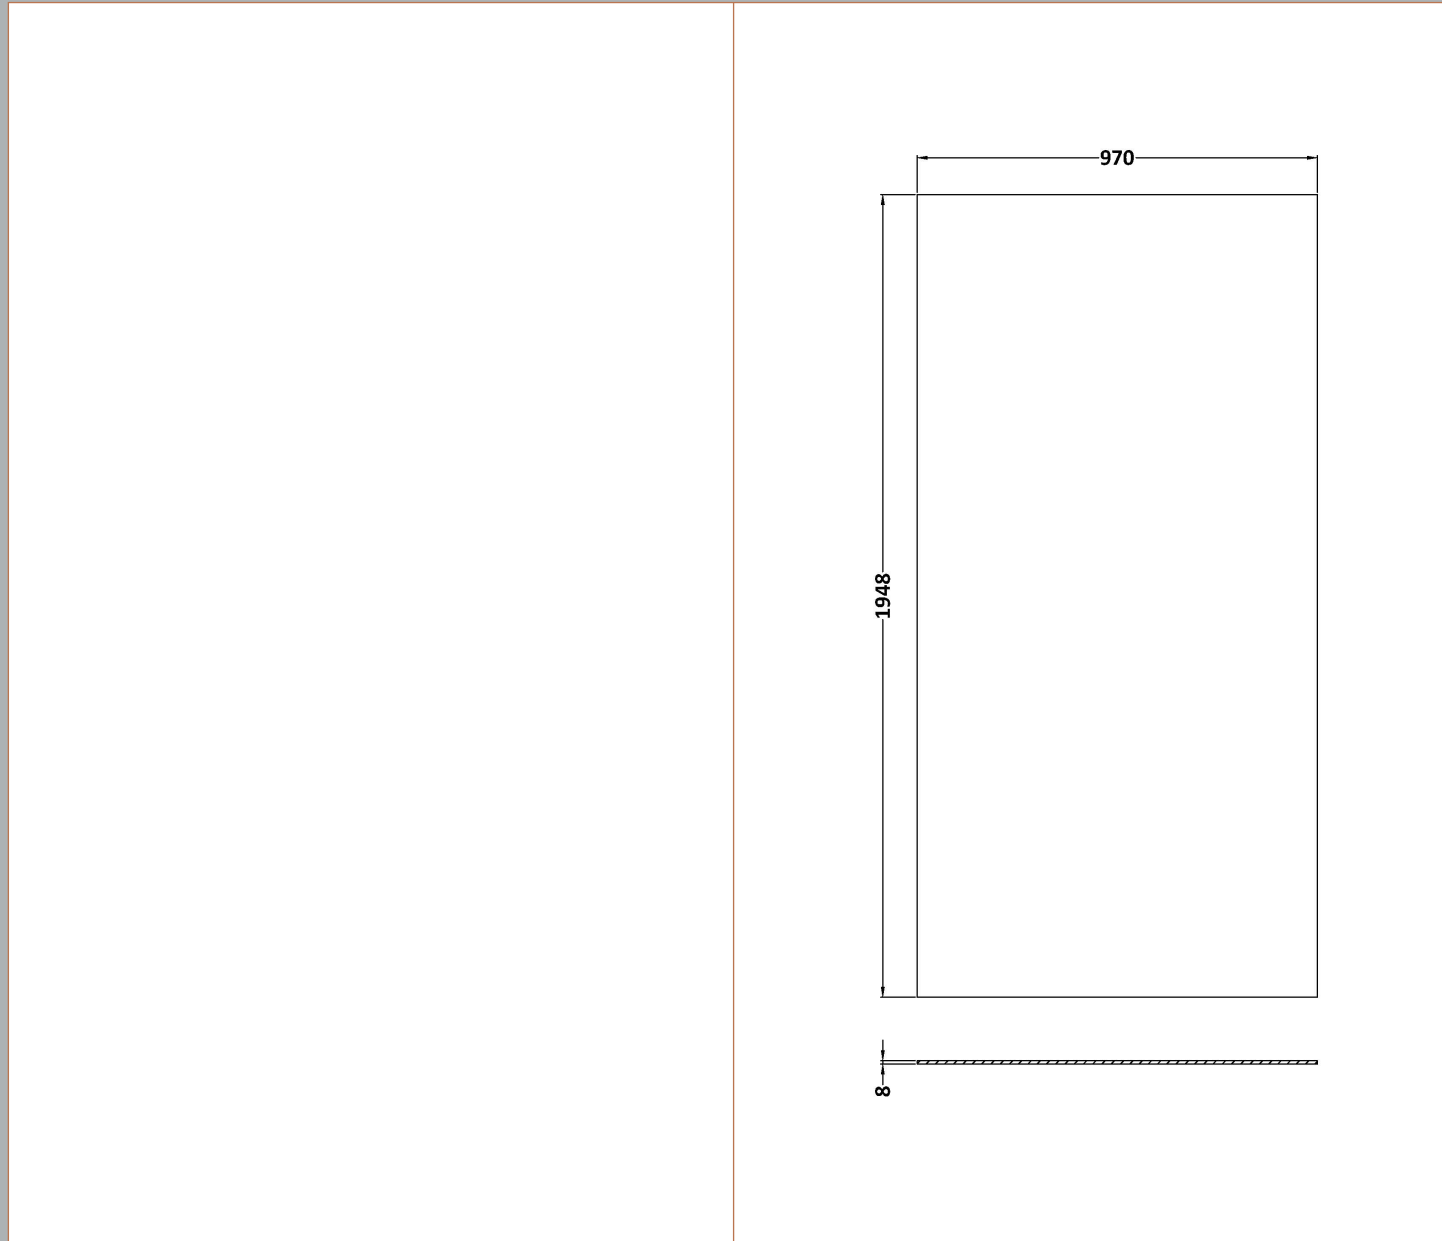

Sales Code: BGP AF10

Description: 1000 Wetroom Screen With Arms And H Feet

Packaging Details

Barcode: 5056211852001

Sales Code: WRSB1000G

Description: Glass Only 1000 X 1950 X 8mm

Product Dimensions

Height (mm):	1950
Width (mm):	1000
Depth (mm):	8
Nett Weight (kg):	42.4

Packaging Dimensions

Height (mm):	65
Width (mm):	1085
Length (mm):	2010
Gross Weight (kg):	42.4

Packaging Data

Box Colour:	Brown Cardboard Box - Printed
Box Qty:	1
Label Size:	100 x 50
Label Colour:	Not Applicable
Label Qty:	0

Outer Box Dimensions (If Applicable)

Height (mm):	
Width (mm):	
Depth (mm):	
Length (mm):	
Gross Weight (kg):	
Barcode:	5056462620756

Product Details

Country of Origin:	China
Fitting Instruction:	No
CE & UKCA:	Yes
Profile Material:	
Profile Finish:	Not Applicable
Adjustments (mm):	N/A
Entry Width (mm):	N/A
Swing In Dim (mm):	N/A
Swing Out Dim (mm):	N/A
Radius (mm):	Not Applicable
Glass Thickness (mm):	8
Easy Fit:	No
Easy Clean:	No
Handle Style:	Not Applicable
Handle Material:	Not Applicable
Enclosure Design:	Frameless
Wheel Type:	Not Applicable
Support Bar Included:	Support Bar Not Included
Extras:	None

Packaging Data

Box Colour:	Brown Cardboard Box
Box Qty:	1
Label Size:	100 x 50
Label Colour:	White Label
Label Qty:	1

Outer Box Dimensions (If Applicable)

Height (mm):	
Width (mm):	
Depth (mm):	
Length (mm):	
Gross Weight (kg):	
Barcode:	5056211847342