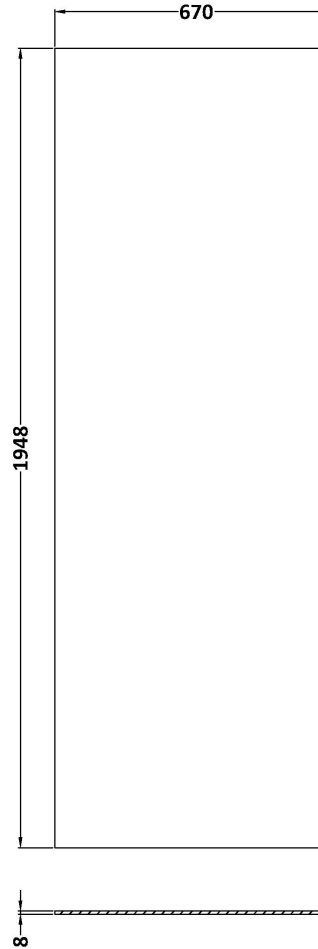

Sales Code: BGPCP070

Description: 700 Wetroom Screen With Ceiling Poles

Packaging Details

Barcode: 5056211852032

Sales Code: WRSB700G

Description: Glass Only 700 X 1950 X 8mm

Product Dimensions

Height (mm):	1950
Width (mm):	700
Depth (mm):	8
Nett Weight (kg):	29.44

Packaging Dimensions

Height (mm):	65
Width (mm):	730
Length (mm):	2010
Gross Weight (kg):	29.44

Packaging Data

Box Colour:	Brown Cardboard Box - Printed
Box Qty:	1
Label Size:	100 x 50
Label Colour:	Not Applicable
Label Qty:	0

Outer Box Dimensions (If Applicable)

Height (mm):	
Width (mm):	
Depth (mm):	
Length (mm):	
Gross Weight (kg):	
Barcode:	5056462620718

Product Details

Country of Origin:	China
Fitting Instruction:	No
CE & UKCA:	Yes
Profile Material:	
Profile Finish:	Not Applicable
Adjustments (mm):	N/A
Entry Width (mm):	N/A
Swing In Dim (mm):	N/A
Swing Out Dim (mm):	N/A
Radius (mm):	Not Applicable
Glass Thickness (mm):	8
Easy Fit:	No
Easy Clean:	No
Handle Style:	Not Applicable
Handle Material:	Not Applicable
Enclosure Design:	Frameless
Wheel Type:	Not Applicable
Support Bar Included:	Support Bar Not Included
Extras:	None

Sales Code: WRSF006

Description: 2/1M Wetroom Screen Ceiling Post Black

Product Dimensions

Height (mm):	3000
Width (mm):	34
Depth (mm):	34
Nett Weight (kg):	3

Packaging Dimensions

Height (mm):	2030
Width (mm):	100
Length (mm):	70
Gross Weight (kg):	3