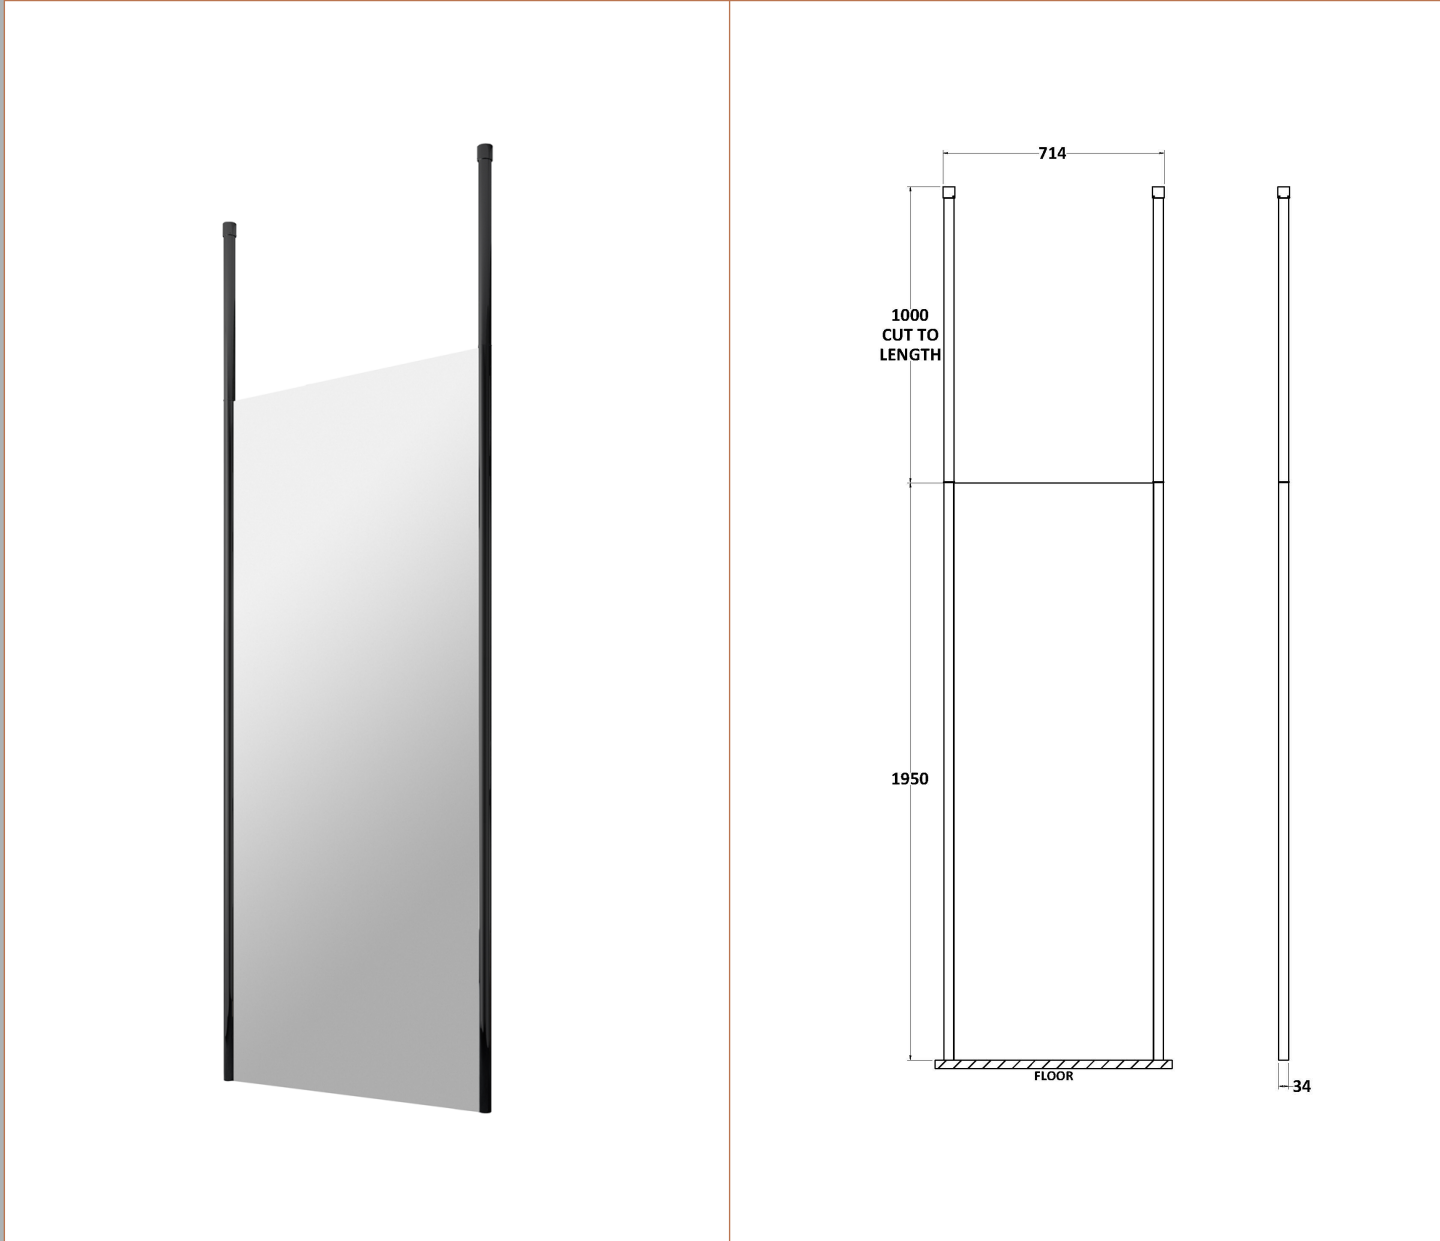

Sales Code: BGPCP070

Description: 700 Wetroom Screen With Ceiling Poles

Packaging Details

Barcode: 5056211852032

Sales Code: WRSB700G

Description: Glass Only 700 X 1950 X 8mm

Product Dimensions

Height (mm):	1950
Width (mm):	700
Depth (mm):	8
Nett Weight (kg):	29.44

Packaging Dimensions

Height (mm):	65
Width (mm):	730
Length (mm):	2010
Gross Weight (kg):	29.44

Packaging Data

Box Colour:	Brown Cardboard Box - Printed
Box Qty:	1
Label Size:	100 x 50
Label Colour:	Not Applicable
Label Qty:	0

Outer Box Dimensions (If Applicable)

Height (mm):	
Width (mm):	
Depth (mm):	
Length (mm):	
Gross Weight (kg):	
Barcode:	5056462620718

Product Details

Country of Origin:	China
Fitting Instruction:	No
CE & UKCA:	Yes
Profile Material:	
Profile Finish:	Not Applicable
Adjustments (mm):	N/A
Entry Width (mm):	N/A
Swing In Dim (mm):	N/A
Swing Out Dim (mm):	N/A
Radius (mm):	Not Applicable
Glass Thickness (mm):	8
Easy Fit:	No
Easy Clean:	No
Handle Style:	Not Applicable
Handle Material:	Not Applicable
Enclosure Design:	Frameless
Wheel Type:	Not Applicable
Support Bar Included:	Support Bar Not Included
Extras:	None

Sales Code: WRSF006

Description: 2/1M Wetroom Screen Ceiling Post Black

Product Dimensions

Height (mm):	3000
Width (mm):	34
Depth (mm):	34
Nett Weight (kg):	3

Packaging Dimensions

Height (mm):	2030
Width (mm):	100
Length (mm):	70
Gross Weight (kg):	3