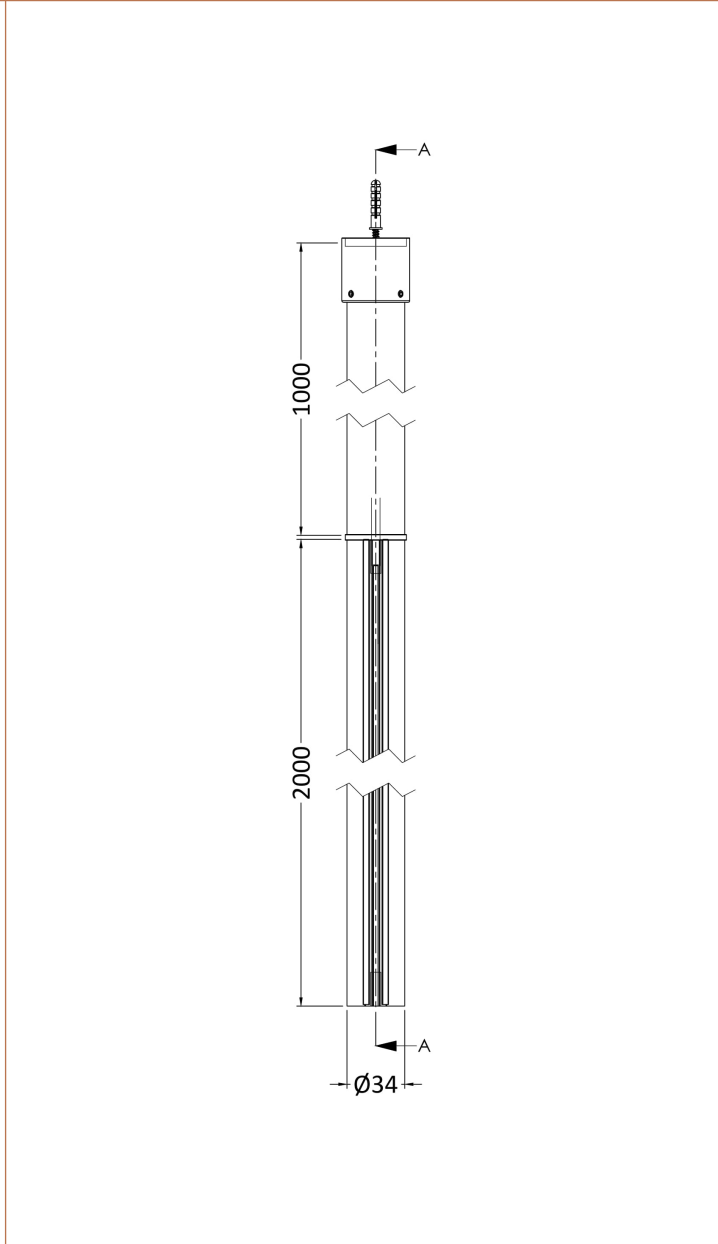

Sales Code: BGPCP070

Description: 700 Wetroom Screen With Ceiling Poles

Packaging Details

Barcode: 5056211852032

Sales Code: WRSB700G

Description: Glass Only 700 X 1950 X 8mm

Product Dimensions

Height (mm):	1950
Width (mm):	700
Depth (mm):	8
Nett Weight (kg):	29.44

Packaging Dimensions

Height (mm):	65
Width (mm):	730
Length (mm):	2010
Gross Weight (kg):	29.44

Packaging Data

Box Colour:	Brown Cardboard Box - Printed
Box Qty:	1
Label Size:	100 x 50
Label Colour:	Not Applicable
Label Qty:	0

Outer Box Dimensions (If Applicable)

Height (mm):	
Width (mm):	
Depth (mm):	
Length (mm):	
Gross Weight (kg):	
Barcode:	5056462620718

Product Details

Country of Origin:	China
Fitting Instruction:	No
CE & UKCA:	Yes
Profile Material:	
Profile Finish:	Not Applicable
Adjustments (mm):	N/A
Entry Width (mm):	N/A
Swing In Dim (mm):	N/A
Swing Out Dim (mm):	N/A
Radius (mm):	Not Applicable
Glass Thickness (mm):	8
Easy Fit:	No
Easy Clean:	No
Handle Style:	Not Applicable
Handle Material:	Not Applicable
Enclosure Design:	Frameless
Wheel Type:	Not Applicable
Support Bar Included:	Support Bar Not Included
Extras:	None

Sales Code: WRSF006

Description: 2/1M Wetroom Screen Ceiling Post Black

Product Dimensions

Height (mm):	3000
Width (mm):	34
Depth (mm):	34
Nett Weight (kg):	3

Packaging Dimensions

Height (mm):	2030
Width (mm):	100
Length (mm):	70
Gross Weight (kg):	3