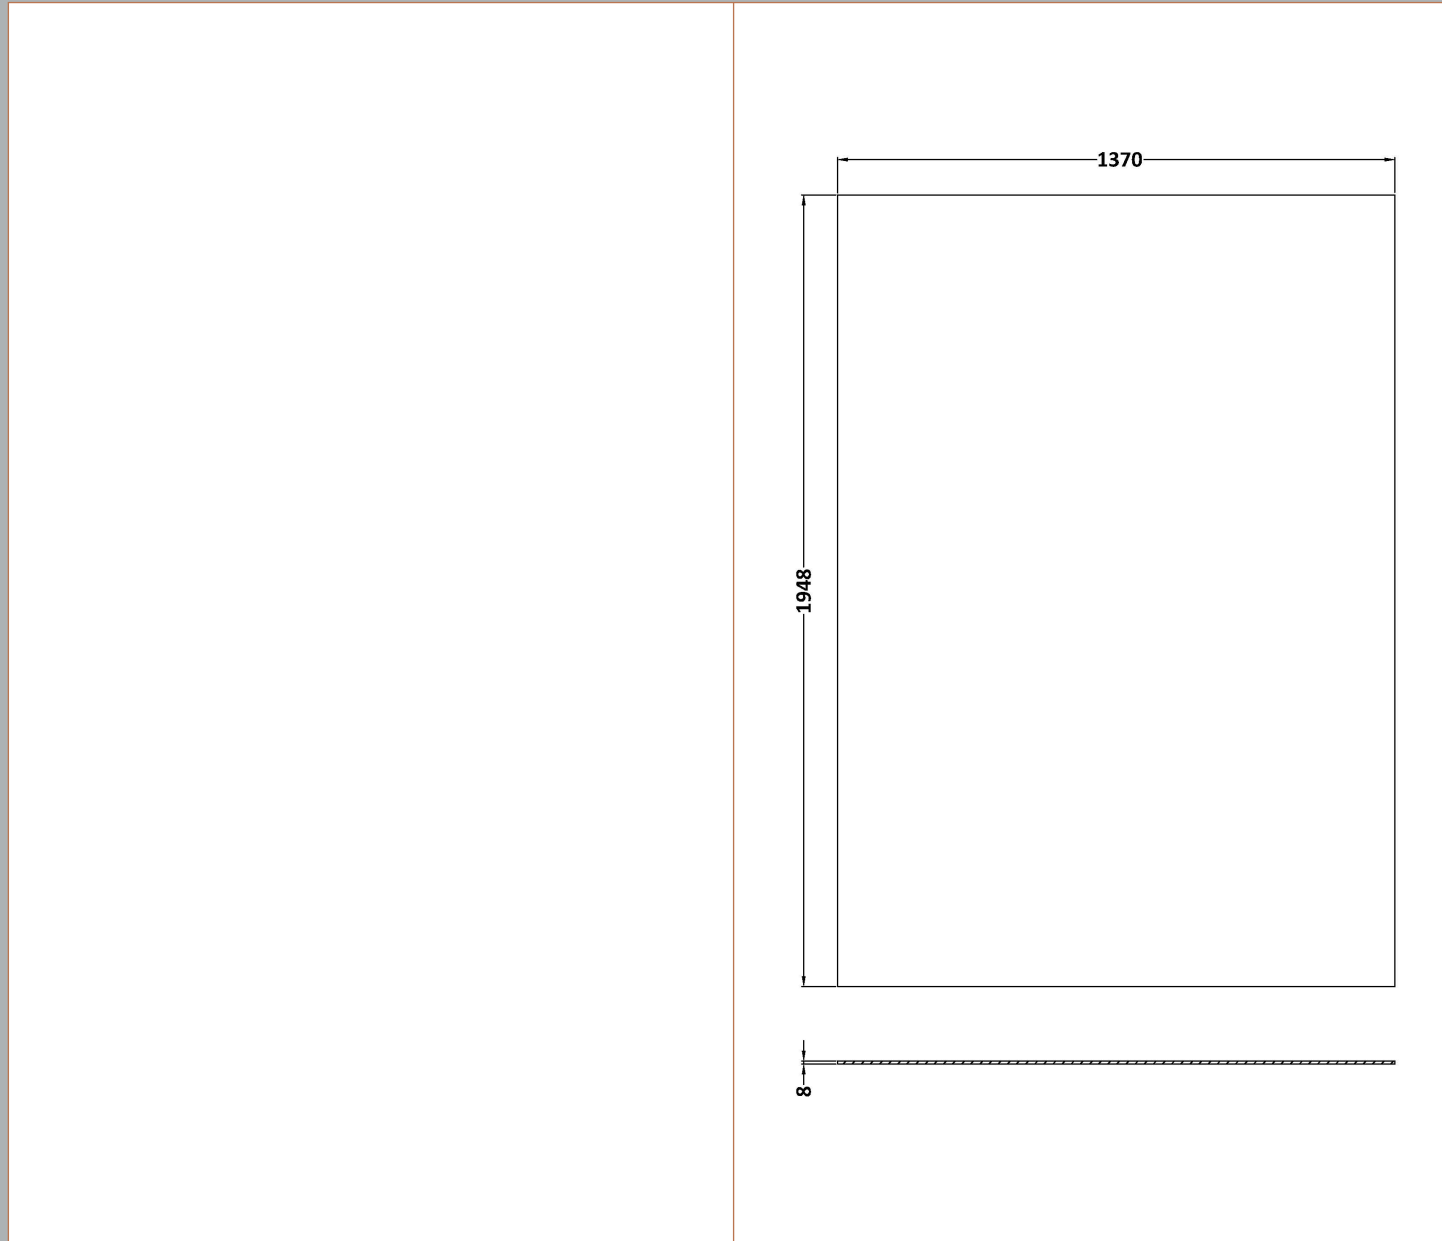

Sales Code: BGPCP14

Description: 1400 Wetroom Screen With Ceiling Poles

Packaging Details

Barcode: 5056211852087

Sales Code: WRSB1400G

Description: Glass Only 1400 X 1950 X 8mm

Product Dimensions

Height (mm):	1950
Width (mm):	1400
Depth (mm):	8
Nett Weight (kg):	58.3

Packaging Dimensions

Height (mm):	65
Width (mm):	1485
Length (mm):	2010
Gross Weight (kg):	58.3

Packaging Data

Box Colour:	Brown Cardboard Box - Printed
Box Qty:	1
Label Size:	100 x 50
Label Colour:	Not Applicable
Label Qty:	0

Outer Box Dimensions (If Applicable)

Height (mm):	
Width (mm):	
Depth (mm):	
Length (mm):	
Gross Weight (kg):	
Barcode:	5056462620787

Product Details

Country of Origin:	China
Fitting Instruction:	No
CE & UKCA:	Yes
Profile Material:	
Profile Finish:	Not Applicable
Adjustments (mm):	N/A
Entry Width (mm):	N/A
Swing In Dim (mm):	N/A
Swing Out Dim (mm):	N/A
Radius (mm):	Not Applicable
Glass Thickness (mm):	8
Easy Fit:	No
Easy Clean:	No
Handle Style:	Not Applicable
Handle Material:	Not Applicable
Enclosure Design:	Frameless
Wheel Type:	Not Applicable
Support Bar Included:	Support Bar Not Included
Extras:	None