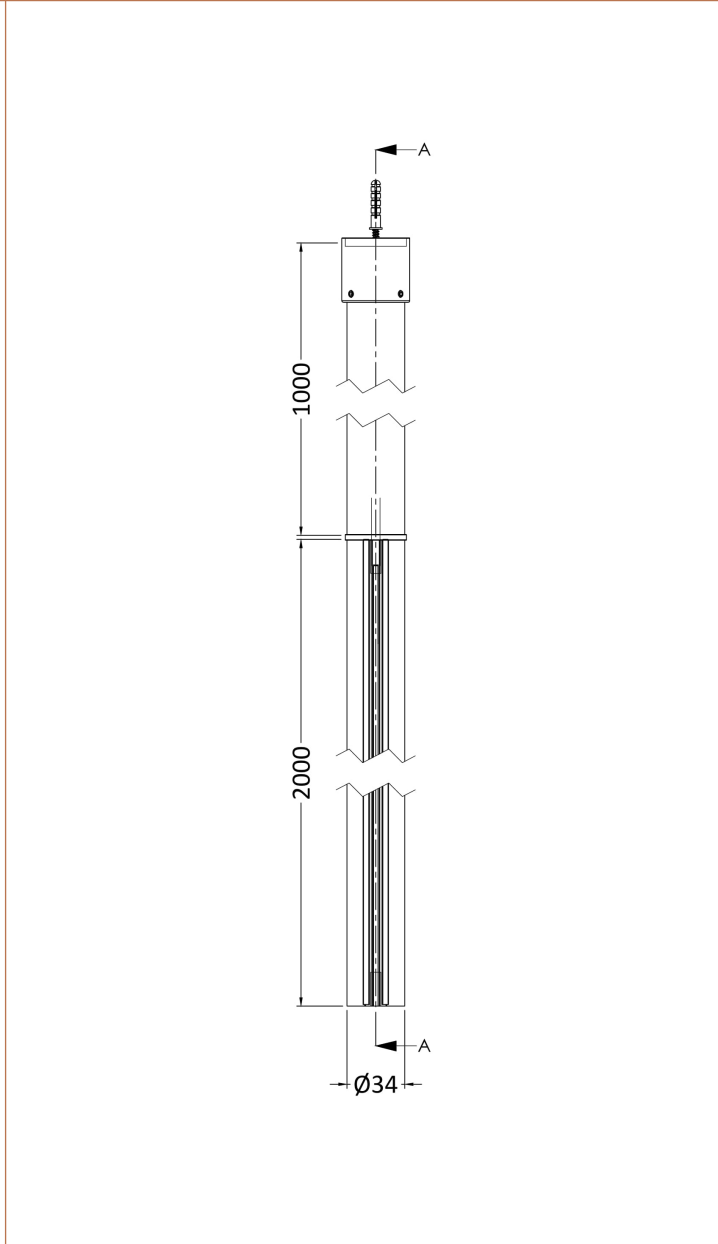

Sales Code: BGPCP14

Description: 1400 Wetroom Screen With Ceiling Poles

Packaging Details

Barcode: 5056211852087

Sales Code: WRSB1400G

Description: Glass Only 1400 X 1950 X 8mm

Product Dimensions

Height (mm):	1950
Width (mm):	1400
Depth (mm):	8
Nett Weight (kg):	58.3

Outer Box Dimensions (If Applicable)

Height (mm):	
Width (mm):	
Depth (mm):	
Length (mm):	
Gross Weight (kg):	
Barcode:	5056462620787

Product Details

Country of Origin:	China
Fitting Instruction:	No
CE & UKCA:	Yes
Profile Material:	
Profile Finish:	Not Applicable
Adjustments (mm):	N/A
Entry Width (mm):	N/A
Swing In Dim (mm):	N/A
Swing Out Dim (mm):	N/A
Radius (mm):	Not Applicable
Glass Thickness (mm):	8
Easy Fit:	No
Easy Clean:	No
Handle Style:	Not Applicable
Handle Material:	Not Applicable
Enclosure Design:	Frameless
Wheel Type:	Not Applicable
Support Bar Included:	Support Bar Not Included
Extras:	None

Sales Code: WRSF006

Description: 2/1M Wetroom Screen Ceiling Post Black

Product Dimensions	
Height (mm):	3000
Width (mm):	34
Depth (mm):	34
Nett Weight (kg):	3
Packaging Dimensions	
Height (mm):	2030
Width (mm):	100
Length (mm):	70
Gross Weight (kg):	3
Packaging Data	
Box Colour:	Brown Cardboard Box - Printed
Box Qty:	1
Label Size:	100 x 50
Label Colour:	White Label
Label Qty:	1
Outer Box Dimensions (If Applicable)	
Height (mm):	
Width (mm):	
Depth (mm):	
Length (mm):	
Gross Weight (kg):	
Barcode:	5056211850601
Product Details	
Country of Origin:	China
Fitting Instruction:	No
CE & UKCA:	N/A
Profile Material:	Aluminium
Profile Finish:	Matt Black
Adjustments (mm):	N/A
Entry Width (mm):	N/A
Swing In Dim (mm):	N/A
Swing Out Dim (mm):	N/A
Radius (mm):	Not Applicable
Glass Thickness (mm):	
Easy Fit:	Not Applicable
Easy Clean:	Not Applicable
Handle Style:	Not Applicable
Handle Material:	Not Applicable
Enclosure Design:	Not Applicable
Wheel Type:	Not Applicable
Support Bar Included:	Support Bar Not Included
Extras:	None