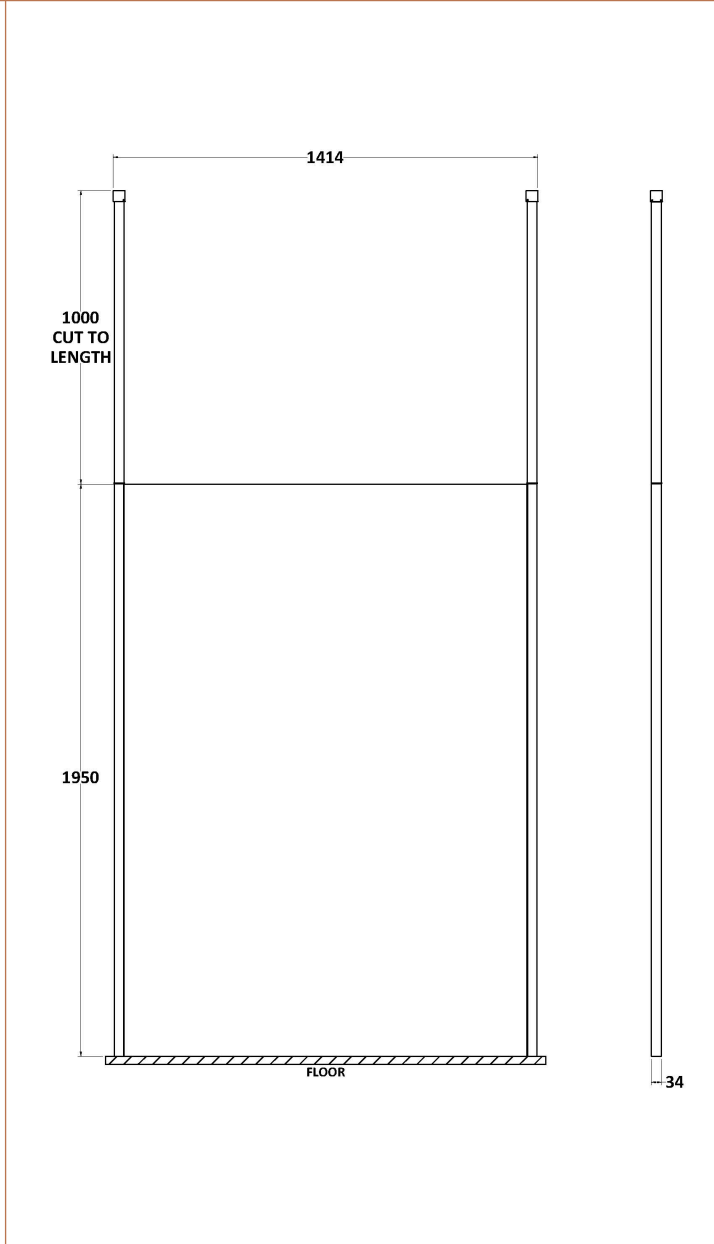

Sales Code: BGPCP14

Description: 1400 Wetroom Screen With Ceiling Poles

Packaging Details

Barcode: 5056211852087

Sales Code: WRSB1400G

Description: Glass Only 1400 X 1950 X 8mm

Product Dimensions

Height (mm):	1950
Width (mm):	1400
Depth (mm):	8
Nett Weight (kg):	58.3

Packaging Dimensions

Height (mm):	65
Width (mm):	1485
Length (mm):	2010
Gross Weight (kg):	58.3

Packaging Data

Box Colour:	Brown Cardboard Box - Printed
Box Qty:	1
Label Size:	100 x 50
Label Colour:	Not Applicable
Label Qty:	0

Outer Box Dimensions (If Applicable)

Height (mm):	
Width (mm):	
Depth (mm):	
Length (mm):	
Gross Weight (kg):	
Barcode:	5056462620787

Product Details

Country of Origin:	China
Fitting Instruction:	No
CE & UKCA:	Yes
Profile Material:	
Profile Finish:	Not Applicable
Adjustments (mm):	N/A
Entry Width (mm):	N/A
Swing In Dim (mm):	N/A
Swing Out Dim (mm):	N/A
Radius (mm):	Not Applicable
Glass Thickness (mm):	8
Easy Fit:	No
Easy Clean:	No
Handle Style:	Not Applicable
Handle Material:	Not Applicable
Enclosure Design:	Frameless
Wheel Type:	Not Applicable
Support Bar Included:	Support Bar Not Included
Extras:	None