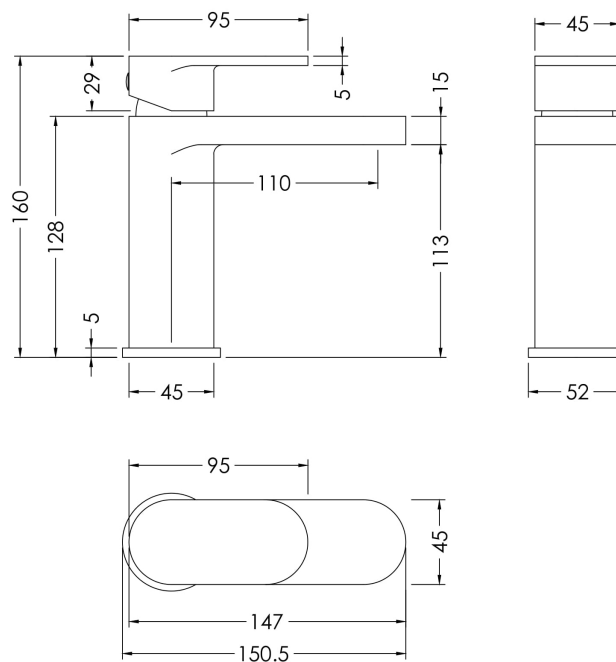

Sales Code: BIN1505

Description: Binsey Mono Basin Mixer (P/B Waste)

Product Dimensions

Height (mm):	160
Width (mm):	52
Depth (mm):	147
Length (mm):	
Nett Weight (kg):	1.86

Packaging Dimensions

Height (mm):	95
Width (mm):	225
Depth (mm):	275
Gross Weight (kg):	1.86

Packaging Data

Box Colour:	White Cardboard Box
Box Qty:	1
Label Size:	100 x 50
Label Colour:	White Label
Label Qty:	1

Outer Box Dimensions (If Applicable)

Height (mm):	500
Width (mm):	500
Depth (mm):	300
Length (mm):	

Gross Weight (kg):	
Barcode:	5056678476697

Product Details

Country of Origin:	China
Fitting Instruction:	No
Product Material:	Brass
Control Type:	Manual
Waste Included:	Waste Included
Waste Type:	Push Button
WRAS Approval: Yes	Approval No: 250702009
Valve/Cartridge Type:	Single Lever Cartridge
Colour/Finish:	Brushed Bronze
Mount Type:	Deck
Operating Pressure (bar):	0.2
Flow Rates: (Litres Per Min)	0.1 bar: 2.9 0.5 bar: 7.7 1 bar: 11.2 2 bar: 16.1 3 bar: 20
Pipe Size:	1/2"
Pipe Centres:	N/A