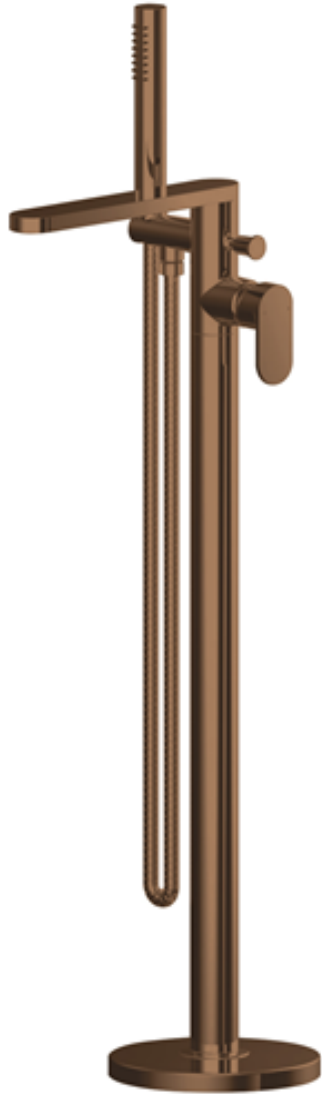

Sales Code: BIN1521

Description: Binsey Freestanding Bsm

### Product Dimensions

Height (mm):	880
Width (mm):	200
Depth (mm):	360
Length (mm):	
Nett Weight (kg):	6.17

### Packaging Dimensions

Height (mm):	250
Width (mm):	400
Depth (mm):	980
Gross Weight (kg):	6.17

### Product Details

Country of Origin:	China
Fitting Instruction:	No
Product Material:	Brass/ABS
Control Type:	Manual
Waste Included:	Waste Not Included
Waste Type:	Not Applicable
WRAS Approval: Yes	Approval No: 250702036
Valve/Cartridge Type:	Single Lever Cartridge
Colour/Finish:	Brushed Bronze
Mount Type:	Floor Standing
Operating Pressure (bar):	3
Flow Rates: (Litres Per Min) 0.1 bar: N/A 0.5 bar: N/A 1 bar: 11.3 2 bar: 16.6 3 bar: 20.5	
Pipe Size:	1/2"
Pipe Centres:	N/A