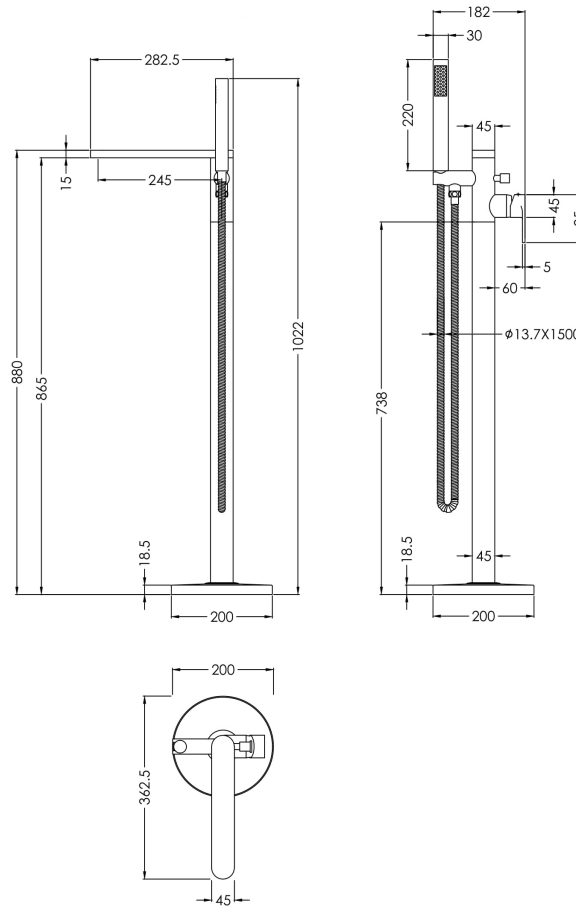

### Product Dimensions

Height (mm):	880
Width (mm):	200
Depth (mm):	360
Length (mm):	
Nett Weight (kg):	6.17

### Packaging Dimensions

Height (mm):	250
Width (mm):	400
Depth (mm):	980
Gross Weight (kg):	6.17

### Outer Box Dimensions (If Applicable)

Height (mm):	250
Width (mm):	400
Depth (mm):	980
Length (mm):	
Gross Weight (kg):	
Barcode:	5056678476772

### Product Details

Country of Origin:	China
Fitting Instruction:	No
Product Material:	Brass/ABS
Control Type:	Manual
Waste Included:	Waste Not Included
Waste Type:	Not Applicable
WRAS Approval: Yes	Approval No: 250702036
Valve/Cartridge Type:	Single Lever Cartridge
Colour/Finish:	Brushed Bronze
Mount Type:	Floor Standing
Operating Pressure (bar):	3
Flow Rates: (Litres Per Min) 0.1 bar: N/A 0.5 bar: N/A 1 bar: 11.3 2 bar: 16.6 3 bar: 20.5	
Pipe Size:	1/2"
Pipe Centres:	N/A