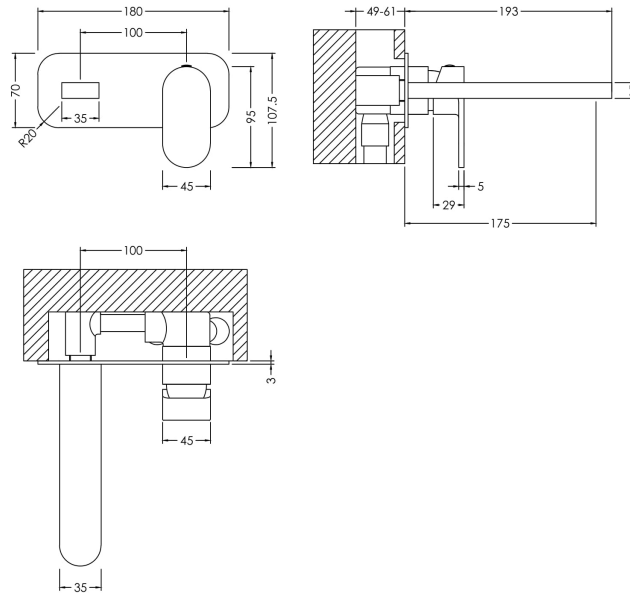

Sales Code: BIN428

Description: Binsey W/M 2Th Basin Mixer With Plate

### Product Dimensions

Height (mm):	80
Width (mm):	180
Depth (mm):	193
Length (mm):	
Nett Weight (kg):	1.86

### Packaging Dimensions

Height (mm):	115
Width (mm):	205
Depth (mm):	250
Gross Weight (kg):	1.86

### Outer Box Dimensions (If Applicable)

Height (mm):	600
Width (mm):	435
Depth (mm):	265
Length (mm):	
Gross Weight (kg):	
Barcode:	5056678476826