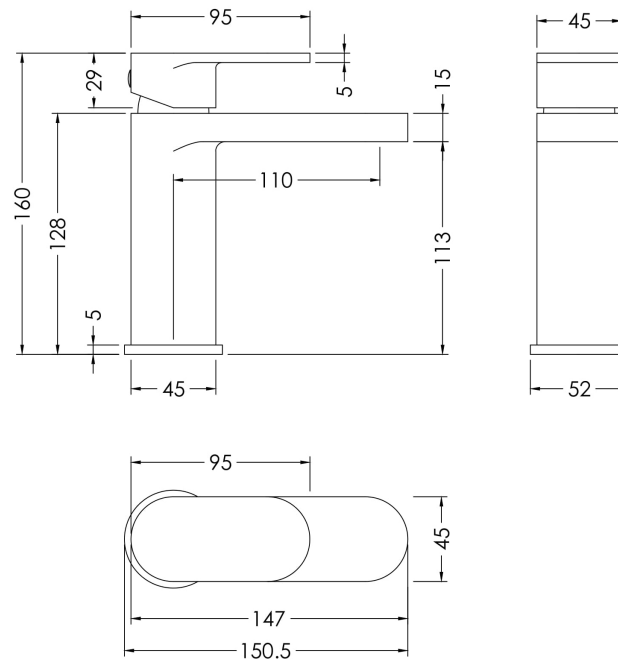

Sales Code: BIN705

Description: Binsey Mono Basin Mixer (P/B Waste)

Product Dimensions

Height (mm):	160
Width (mm):	52
Depth (mm):	147
Length (mm):	
Nett Weight (kg):	1.86

Packaging Dimensions

Height (mm):	95
Width (mm):	225
Depth (mm):	275
Gross Weight (kg):	1.86

Packaging Data

Box Colour:	White Cardboard Box
Box Qty:	1
Label Size:	100 x 50
Label Colour:	White Label
Label Qty:	1

Outer Box Dimensions (If Applicable)

Height (mm):	500
Width (mm):	500
Depth (mm):	300
Length (mm):	

Gross Weight (kg):	
Barcode:	5056678476727

Product Details

Country of Origin:	China
Fitting Instruction:	No
Product Material:	Brass
Control Type:	Manual
Waste Included:	Waste Included
Waste Type:	Push Button
WRAS Approval: Yes	Approval No: 250702009
Valve/Cartridge Type:	Single Lever Cartridge
Colour/Finish:	Pewter
Mount Type:	Deck
Operating Pressure (bar):	0.2
Flow Rates: (Litres Per Min)	0.1 bar: 2.9 0.5 bar: 7.7 1 bar: 11.2 2 bar: 16.1 3 bar: 20
Pipe Size:	1/2"
Pipe Centres:	N/A