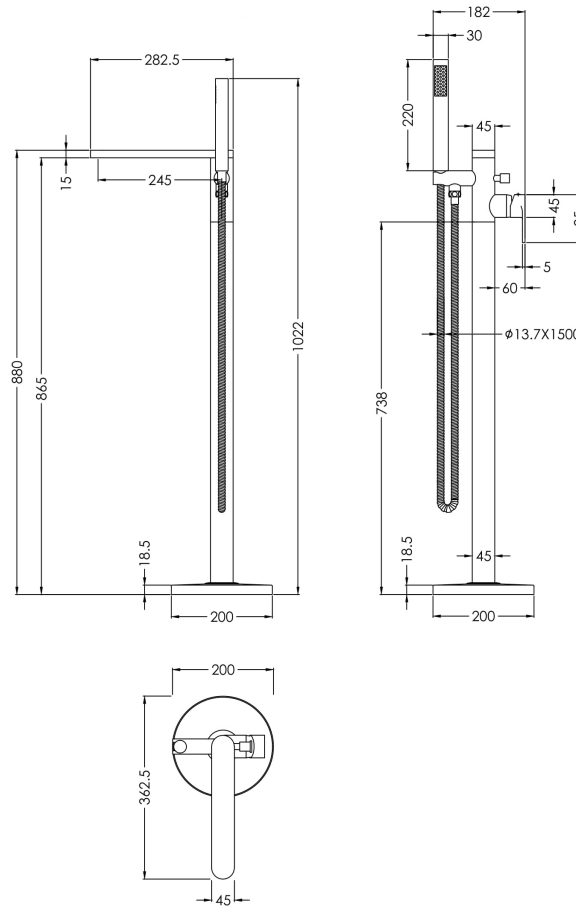

Sales Code: BIN721

Description: Binsey Freestanding Bsm

Product Dimensions

Height (mm):	880
Width (mm):	200
Depth (mm):	360
Length (mm):	
Nett Weight (kg):	6.17

Packaging Dimensions

Height (mm):	250
Width (mm):	400
Depth (mm):	980
Gross Weight (kg):	6.17

Packaging Data

Box Colour:	White Cardboard Box
Box Qty:	1
Label Size:	100 x 50
Label Colour:	White Label
Label Qty:	1

Outer Box Dimensions (If Applicable)

Height (mm):	250
Width (mm):	400
Depth (mm):	980
Length (mm):	
Gross Weight (kg):	
Barcode:	5056678476802

Product Details

Country of Origin:	China
Fitting Instruction:	No
Product Material:	Brass/ABS
Control Type:	Manual
Waste Included:	Waste Not Included
Waste Type:	Not Applicable
WRAS Approval: Yes	Approval No: 250702036
Valve/Cartridge Type:	Single Lever Cartridge
Colour/Finish:	Pewter
Mount Type:	Floor Standing
Operating Pressure (bar):	3
Flow Rates: (Litres Per Min) 0.1 bar: N/A 0.5 bar: N/A 1 bar: 11.3 2 bar: 16.6 3 bar: 20.5	
Pipe Size:	1/2"
Pipe Centres:	N/A