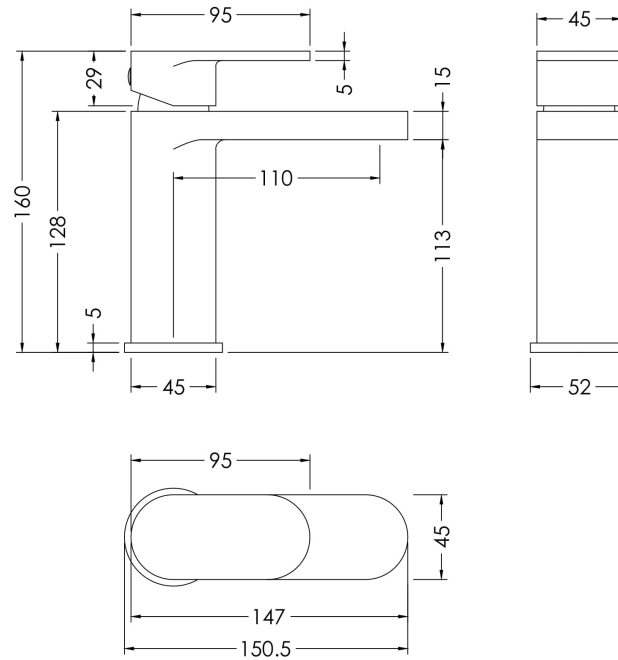

Sales Code: BIN805

Description: Binsey Mono Basin Mixer (P/B Waste)

Product Dimensions

Height (mm):	160
Width (mm):	52
Depth (mm):	147
Length (mm):	
Nett Weight (kg):	1.86

Packaging Dimensions

Height (mm):	95
Width (mm):	225
Depth (mm):	275
Gross Weight (kg):	1.86

Packaging Data

Box Colour:	White Cardboard Box
Box Qty:	1
Label Size:	100 x 50
Label Colour:	White Label
Label Qty:	1

Outer Box Dimensions (If Applicable)

Height (mm):	500
Width (mm):	500
Depth (mm):	300
Length (mm):	

Gross Weight (kg):	
Barcode:	5056678476710

Product Details

Country of Origin:	China
Fitting Instruction:	No
Product Material:	Brass
Control Type:	Manual
Waste Included:	Waste Included
Waste Type:	Push Button
WRAS Approval: Yes	Approval No: 250702009
Valve/Cartridge Type:	Single Lever Cartridge
Colour/Finish:	Brushed Brass
Mount Type:	Deck
Operating Pressure (bar):	0.2
Flow Rates: (Litres Per Min)	0.1 bar: 2.9 0.5 bar: 7.7 1 bar: 11.2 2 bar: 16.1 3 bar: 20
Pipe Size:	1/2"
Pipe Centres:	N/A