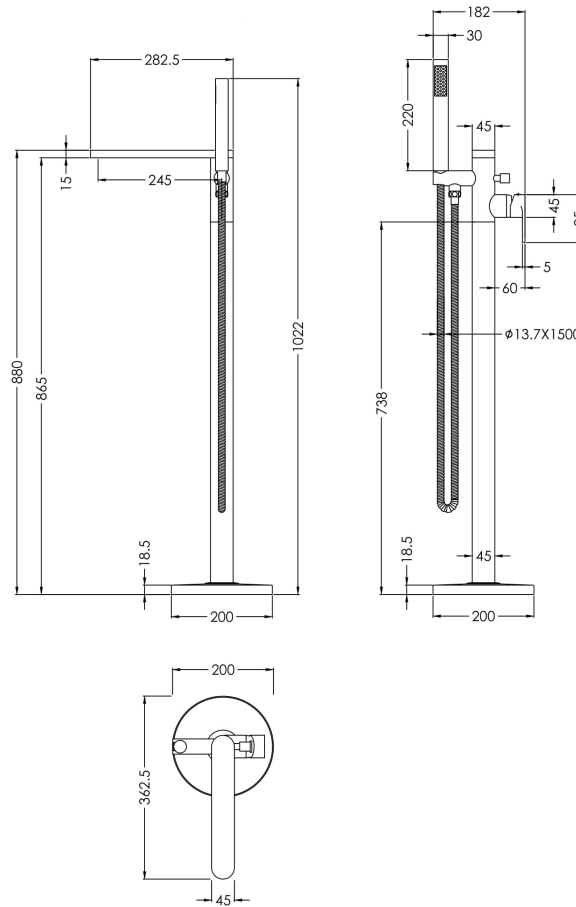

Sales Code: BIN821

Description: Binsey Freestanding Bsm

Product Dimensions

Height (mm):	880
Width (mm):	200
Depth (mm):	360
Length (mm):	
Nett Weight (kg):	6.17

Packaging Dimensions

Height (mm):	250
Width (mm):	400
Depth (mm):	980
Gross Weight (kg):	6.17

Packaging Data

Box Colour:	White Cardboard Box
Box Qty:	1
Label Size:	100 x 50
Label Colour:	White Label
Label Qty:	1

Outer Box Dimensions (If Applicable)

Height (mm):	250
Width (mm):	400
Depth (mm):	980
Length (mm):	
Gross Weight (kg):	
Barcode:	5056678476796

Product Details

Country of Origin:	China
Fitting Instruction:	No
Product Material:	Brass/ABS
Control Type:	Manual
Waste Included:	Waste Not Included
Waste Type:	Not Applicable
WRAS Approval: Yes	Approval No: 250702036
Valve/Cartridge Type:	Single Lever Cartridge
Colour/Finish:	Brushed Brass
Mount Type:	Floor Standing
Operating Pressure (bar):	3
Flow Rates: (Litres Per Min) 0.1 bar: N/A 0.5 bar: N/A 1 bar: 11.3 2 bar: 16.6 3 bar: 20.5	
Pipe Size:	1/2"
Pipe Centres:	N/A