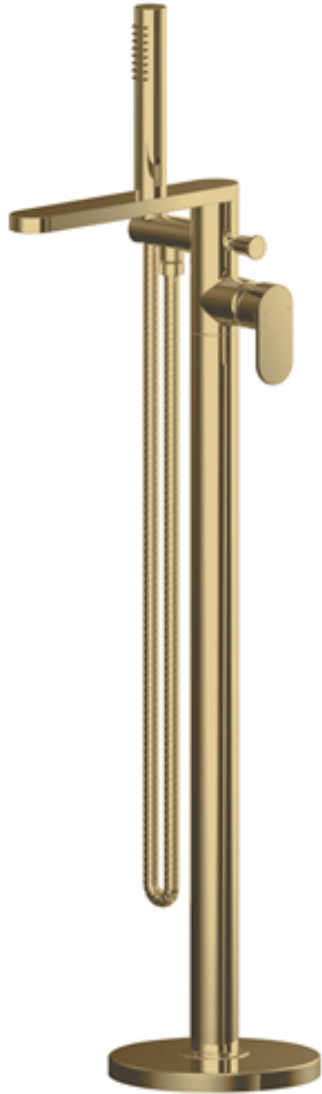

Sales Code: BIN821

Description: Binsey Freestanding Bsm

Product Dimensions

Height (mm):	880
Width (mm):	200
Depth (mm):	360
Length (mm):	
Nett Weight (kg):	6.17

Packaging Dimensions

Height (mm):	250
Width (mm):	400
Depth (mm):	980
Gross Weight (kg):	6.17

Packaging Data

Box Colour:	White Cardboard Box
Box Qty:	1
Label Size:	100 x 50
Label Colour:	White Label
Label Qty:	1

Outer Box Dimensions (If Applicable)

Height (mm):	250
Width (mm):	400
Depth (mm):	980
Length (mm):	
Gross Weight (kg):	
Barcode:	5056678476796

Product Details

Country of Origin:	China
Fitting Instruction:	No
Product Material:	Brass/ABS
Control Type:	Manual
Waste Included:	Waste Not Included
Waste Type:	Not Applicable
WRAS Approval: Yes	Approval No: 250702036
Valve/Cartridge Type:	Single Lever Cartridge
Colour/Finish:	Brushed Brass
Mount Type:	Floor Standing
Operating Pressure (bar):	3
Flow Rates: (Litres Per Min) 0.1 bar: N/A 0.5 bar: N/A 1 bar: 11.3 2 bar: 16.6 3 bar: 20.5	
Pipe Size:	1/2"
Pipe Centres:	N/A