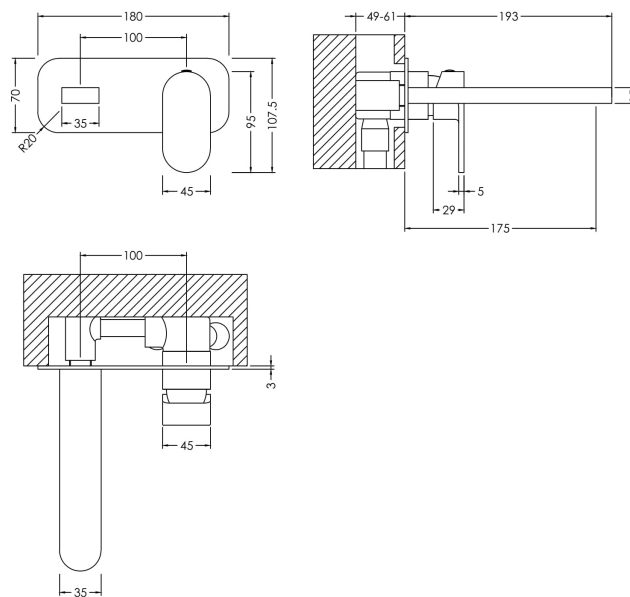

Sales Code: BIN828

Description: Binsey W/M 2Th Basin Mixer With Plate

Product Dimensions

Height (mm):	80
Width (mm):	180
Depth (mm):	193
Length (mm):	
Nett Weight (kg):	1.86

Packaging Dimensions

Height (mm):	115
Width (mm):	205
Depth (mm):	250
Gross Weight (kg):	1.86

Packaging Data

Box Colour:	White Cardboard Box
Box Qty:	1
Label Size:	100 x 50
Label Colour:	White Label
Label Qty:	1

Outer Box Dimensions (If Applicable)

Height (mm):	600
Width (mm):	435
Depth (mm):	265
Length (mm):	
Gross Weight (kg):	
Barcode:	5056678476833

Product Details

Country of Origin:	China
Fitting Instruction:	No
Product Material:	Brass
Control Type:	Manual
Waste Included:	Waste Not Included
Waste Type:	Not Applicable
WRAS Approval: Yes	Approval No: 250702015
Valve/Cartridge Type:	Single Lever Cartridge
Colour/Finish:	Brushed Brass
Mount Type:	Wall
Operating Pressure (bar):	0.2
Flow Rates: (Litres Per Min)	0.1 bar: 2.8 0.5 bar: 7.1 1 bar: 10.2 2 bar: 14.8 3 bar: 18.3
Pipe Size:	1/2"
Pipe Centres:	100