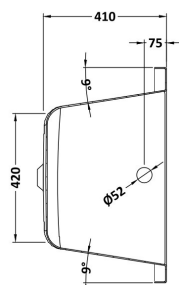

Sales Code: BSG005R

Description: 1700 Rh Btw Corner Bath Legs & Panel

Packaging Details

Barcode: 5056462604176

Sales Code: NBH209R

Description: 1700 Rh Btw Corner Bath & Legs(No Panel)

SECTION A-A

SECTION B-B

Product Dimensions

Length (mm):	725
Width (mm):	1700
Depth (mm):	410
Nett Weight (kg):	28

Packaging Dimensions

Length (mm):	1700
Width (mm):	725
Depth (mm):	400
Gross Weight (kg):	28

Packaging Data

Box Colour:	Brown Cardboard Sleeve
Box Qty:	1
Label Size:	80 x 40
Label Colour:	White Label
Label Qty:	2

Outer Box Dimensions (If Applicable)

Length (mm):	
Width (mm):	
Height (mm):	
Gross Weight (kg):	
Barcode:	5055275894545

Product Details

Country of Origin:	Egypt
Fitting Instruction:	No
Certification:	FSC: No CE & UKCA: Yes
Material Colour Reference:	European White
Product Material:	Acrylic
Material Thickness:	4mm
Volume (Ltr):	195L
Displaced Capacity:	120L
Leg Set Included:	Legset Included
Waste Included:	Waste Not Included
Drilled/Undrilled:	Undrilled For Taps
Includes Grips:	Not Applicable
Embossed:	No
No of Tapholes:	None
Anti-Slip:	No

Sales Code: PAN209R

Description: 1700 Rh Btw J Corner Bath Panel

Product Dimensions

Length (mm):	1700
Width (mm):	560
Depth (mm):	725
Nett Weight (kg):	5

Packaging Dimensions

Length (mm):	1700
Width (mm):	30
Depth (mm):	400
Gross Weight (kg):	5.5