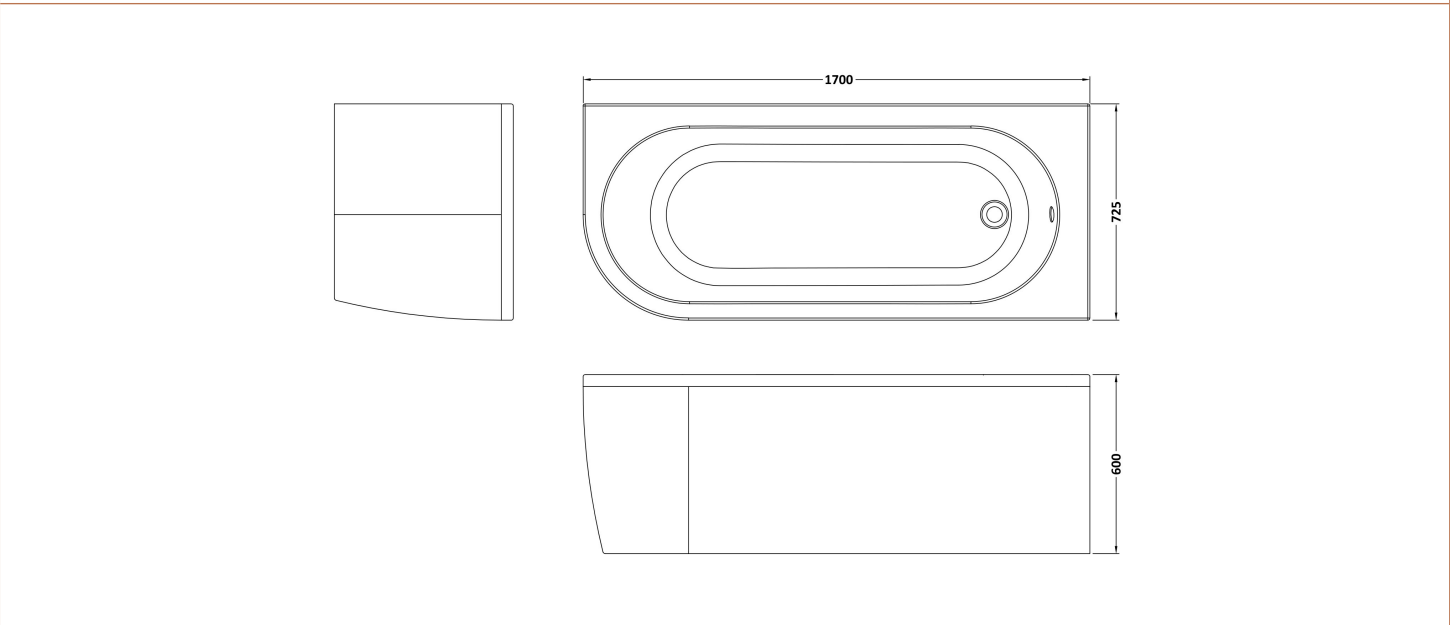

Sales Code: BSG005R

Description: 1700 Rh Btw Corner Bath Legs & Panel

Packaging Details

Barcode: 5056462604176

Sales Code: NBH209R

Description: 1700 Rh Btw Corner Bath & Legs(No Panel)

SECTION A-A

SECTION B-B

Product Dimensions

Length (mm):	725
Width (mm):	1700
Depth (mm):	410
Nett Weight (kg):	28

Packaging Dimensions

Length (mm):	1700
Width (mm):	725
Depth (mm):	400
Gross Weight (kg):	28

Packaging Data

Box Colour:	Brown Cardboard Sleeve
Box Qty:	1
Label Size:	80 x 40
Label Colour:	White Label
Label Qty:	2

Outer Box Dimensions (If Applicable)

Length (mm):	
Width (mm):	
Height (mm):	
Gross Weight (kg):	
Barcode:	5055275894545

Product Details

Country of Origin:	Egypt
Fitting Instruction:	No
Certification:	FSC: No CE & UKCA: Yes
Material Colour Reference:	European White
Product Material:	Acrylic
Material Thickness:	4mm
Volume (Ltr):	195L
Displaced Capacity:	120L
Leg Set Included:	Legset Included
Waste Included:	Waste Not Included
Drilled/Undrilled:	Undrilled For Taps
Includes Grips:	Not Applicable
Embossed:	No
No of Tapholes:	None
Anti-Slip:	No

Sales Code: PAN209R

Description: 1700 Rh Btw J Corner Bath Panel

Product Dimensions

Length (mm):	1700
Width (mm):	560
Depth (mm):	725
Nett Weight (kg):	5

Packaging Dimensions

Length (mm):	1700
Width (mm):	30
Depth (mm):	400
Gross Weight (kg):	5.5