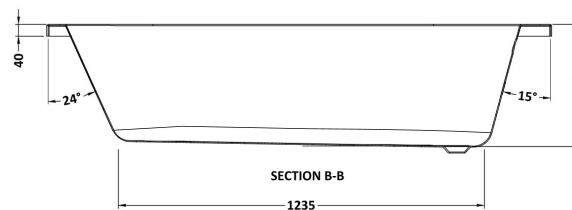

Sales Code: BSG005R

Description: 1700 Rh Btw Corner Bath Legs & Panel

Packaging Details

Barcode: 5056462604176

Sales Code: NBH209R

Description: 1700 Rh Btw Corner Bath & Legs(No Panel)

SECTION A-A

SECTION B-B

Product Dimensions

Length (mm):	725
Width (mm):	1700
Depth (mm):	410
Nett Weight (kg):	28

Packaging Dimensions

Length (mm):	1700
Width (mm):	725
Depth (mm):	400
Gross Weight (kg):	28

Packaging Data

Box Colour:	Brown Cardboard Sleeve
Box Qty:	1
Label Size:	80 x 40
Label Colour:	White Label
Label Qty:	2

Outer Box Dimensions (If Applicable)

Length (mm):	
Width (mm):	
Height (mm):	
Gross Weight (kg):	
Barcode:	5055275894545

Product Details

Country of Origin:	Egypt
Fitting Instruction:	No
Certification:	FSC: No CE & UKCA: Yes
Material Colour Reference:	European White
Product Material:	Acrylic
Material Thickness:	4mm
Volume (Ltr):	195L
Displaced Capacity:	120L
Leg Set Included:	Legset Included
Waste Included:	Waste Not Included
Drilled/Undrilled:	Undrilled For Taps
Includes Grips:	Not Applicable
Embossed:	No
No of Tapholes:	None
Anti-Slip:	No

Sales Code: PAN209R

Description: 1700 Rh Btw J Corner Bath Panel

Product Dimensions

Length (mm):	1700
Width (mm):	560
Depth (mm):	725
Nett Weight (kg):	5

Packaging Dimensions

Length (mm):	1700
Width (mm):	30
Depth (mm):	400
Gross Weight (kg):	5.5