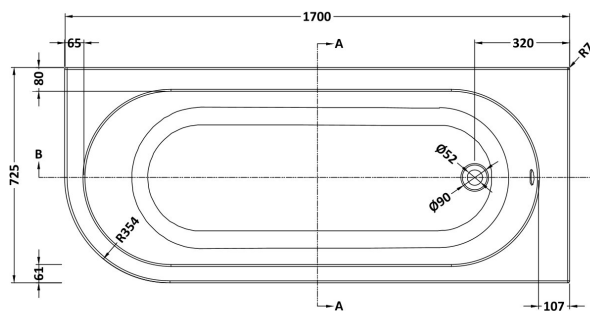

Sales Code: BSG005R

Description: 1700 Rh Btw Corner Bath Legs & Panel

Packaging Details

Barcode: 5056462604176

Sales Code: NBH209R

Description: 1700 Rh Btw Corner Bath & Legs(No Panel)

SECTION A-A

SECTION B-B

Product Dimensions

Length (mm):	725
Width (mm):	1700
Depth (mm):	410
Nett Weight (kg):	28

Packaging Dimensions

Length (mm):	1700
Width (mm):	725
Depth (mm):	400
Gross Weight (kg):	28

Packaging Data

Box Colour:	Brown Cardboard Sleeve
Box Qty:	1
Label Size:	80 x 40
Label Colour:	White Label
Label Qty:	2

Outer Box Dimensions (If Applicable)

Length (mm):	
Width (mm):	
Height (mm):	
Gross Weight (kg):	
Barcode:	5055275894545

Product Details

Country of Origin:	Egypt
Fitting Instruction:	No
Certification:	FSC: No CE & UKCA: Yes
Material Colour Reference:	European White
Product Material:	Acrylic
Material Thickness:	4mm
Volume (Ltr):	195L
Displaced Capacity:	120L
Leg Set Included:	Legset Included
Waste Included:	Waste Not Included
Drilled/Undrilled:	Undrilled For Taps
Includes Grips:	Not Applicable
Embossed:	No
No of Tapholes:	None
Anti-Slip:	No

Sales Code: PAN209R

Description: 1700 Rh Btw J Corner Bath Panel

Product Dimensions

Length (mm):	1700
Width (mm):	560
Depth (mm):	725
Nett Weight (kg):	5

Packaging Dimensions

Length (mm):	1700
Width (mm):	30
Depth (mm):	400
Gross Weight (kg):	5.5