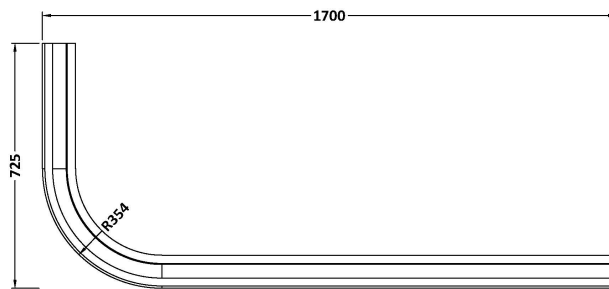

Product Dimensions

Length (mm):	725
Width (mm):	1700
Depth (mm):	410
Nett Weight (kg):	28

Packaging Dimensions

Length (mm):	1700
Width (mm):	725
Depth (mm):	400
Gross Weight (kg):	28

Packaging Data

Box Colour:	Brown Cardboard Sleeve
Box Qty:	1
Label Size:	80 x 40
Label Colour:	White Label
Label Qty:	2

Outer Box Dimensions (If Applicable)

Length (mm):	
Width (mm):	
Height (mm):	
Gross Weight (kg):	
Barcode:	5055275894545

Product Details

Country of Origin:	Egypt
Fitting Instruction:	No
Certification:	FSC: No CE & UKCA: Yes
Material Colour Reference:	European White
Product Material:	Acrylic
Material Thickness:	4mm
Volume (Ltr):	195L
Displaced Capacity:	120L
Leg Set Included:	Legset Included
Waste Included:	Waste Not Included
Drilled/Undrilled:	Undrilled For Taps
Includes Grips:	Not Applicable
Embossed:	No
No of Tapholes:	None
Anti-Slip:	No

Sales Code: PAN209R

Description: 1700 Rh Btw J Corner Bath Panel

Product Dimensions

Length (mm):	1700
Width (mm):	560
Depth (mm):	725
Nett Weight (kg):	5

Packaging Dimensions

Length (mm):	1700
Width (mm):	30
Depth (mm):	400
Gross Weight (kg):	5.5

Packaging Data

Box Colour:	Polybagged
Box Qty:	1
Label Size:	80 x 40
Label Colour:	White Label
Label Qty:	1

Outer Box Dimensions (If Applicable)

Length (mm):	
Width (mm):	
Height (mm):	
Gross Weight (kg):	
Barcode:	5056462603827