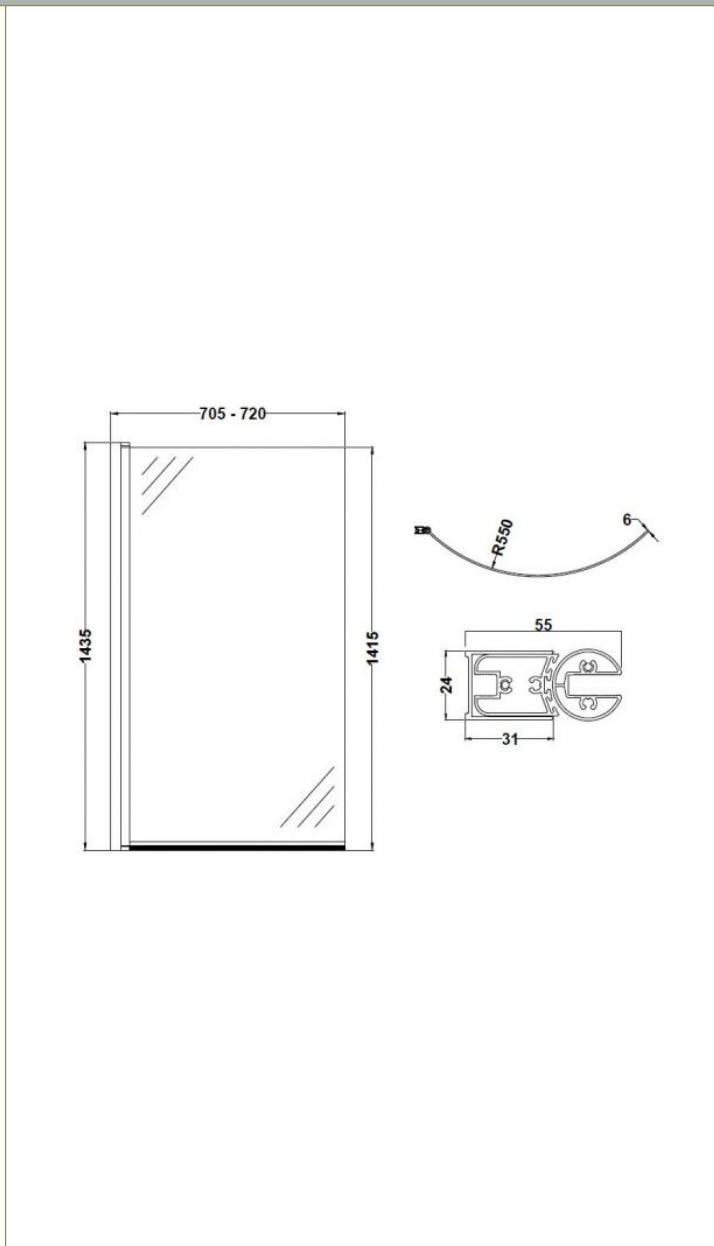

Sales Code: BSS020

Description: Curved P Bath Screen 1435X720

### Product Dimensions

Height (mm):	
Width (mm):	
Depth (mm):	
Nett Weight (kg):	18

### Packaging Dimensions

Height (mm):	60
Width (mm):	840
Length (mm):	1460
Gross Weight (kg):	18.73

### Outer Box Dimensions (If Applicable)

Height (mm):	
Width (mm):	
Depth (mm):	
Length (mm):	
Gross Weight (kg):	
Barcode:	5056462639390