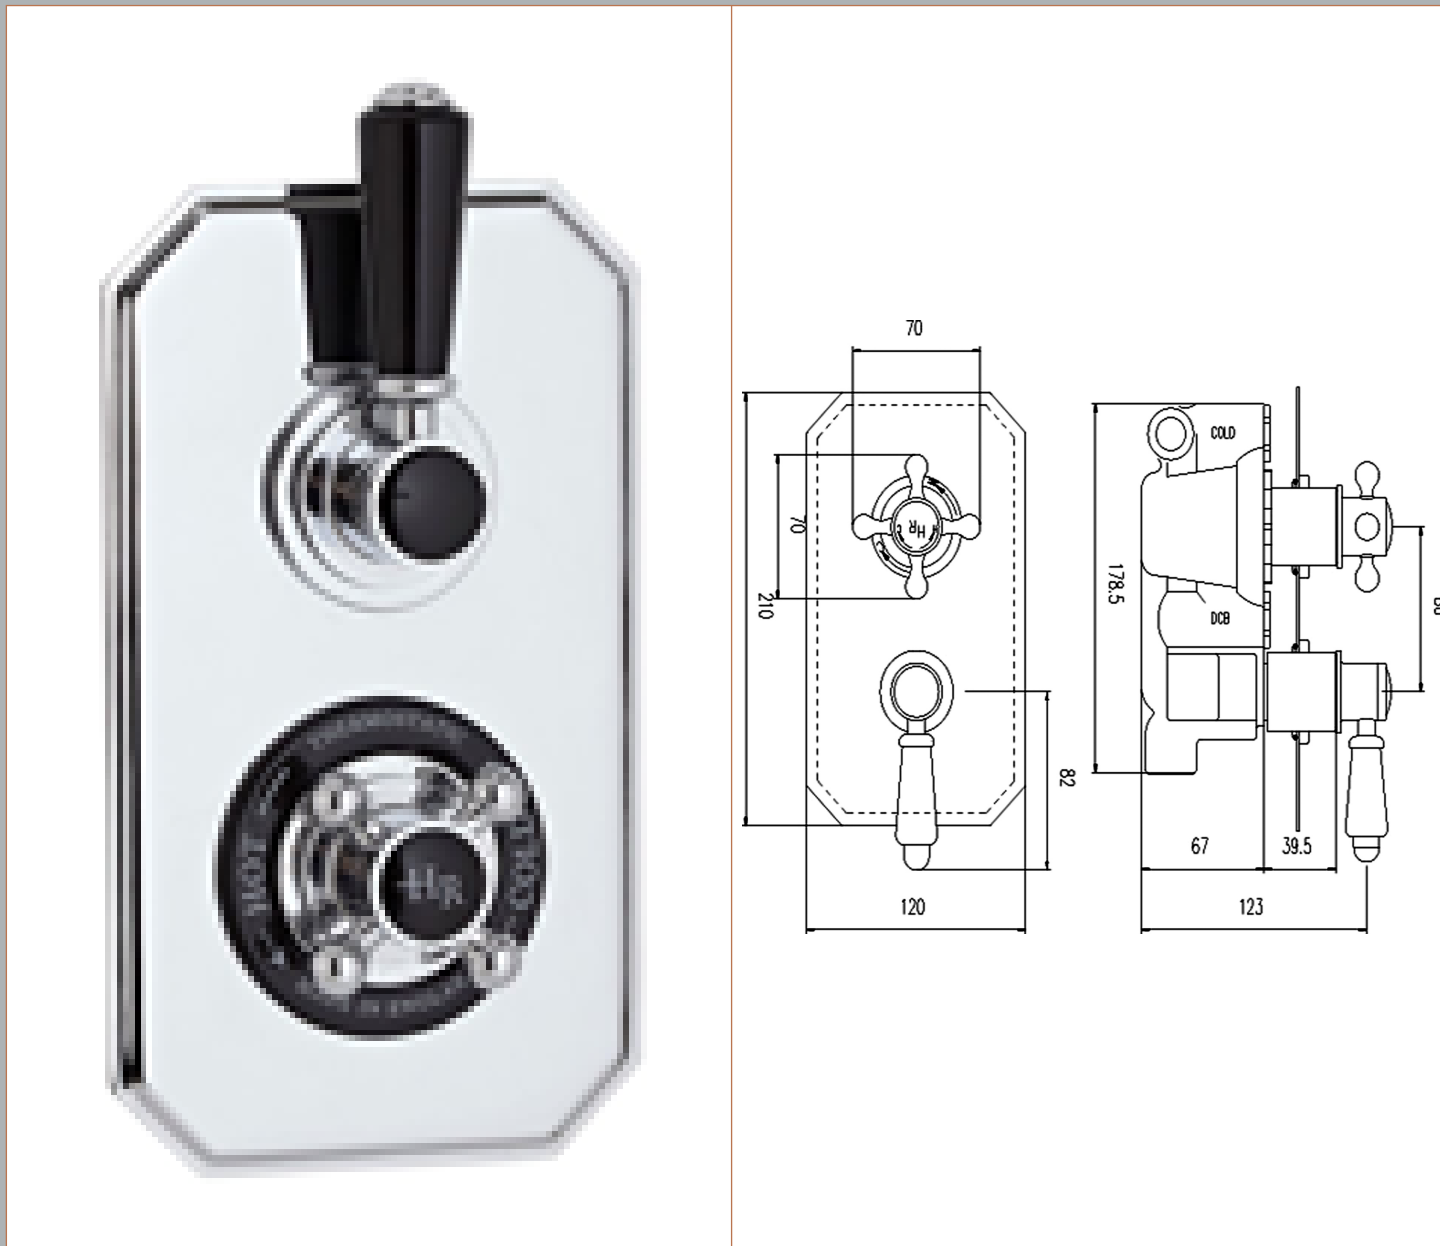

Sales Code: BTSVT004

Description: Traditional Black Twin Diverter Valve

### Product Dimensions

Length (mm):	
Width (mm):	120
Height (mm):	230
Depth (mm):	135
Nett Weight (kg):	3

### Packaging Dimensions

Length (mm):	250
Width (mm):	240
Height (mm):	110
Gross Weight (kg):	3.4

### Product Details

Country of Origin:	United Kingdom
Fitting Instruction:	No
Product Material:	Brass/ABS
Mount Type:	Wall
Outlet Elbow Supplied:	Not Applicable
Easy Clean:	Not Applicable
Head Included:	No
Handset Included:	No
Body Jets Included:	Not Applicable
No of Body Jets:	Not Applicable
Operating Pressure (bar):	0.1
Valve/Cartridge Type:	1/4 Turn Ceramic Disc
Flow Rates (L/min):	0.1 bar: 5.5    0.5 bar: 14    1 bar: 20    2 bar: 29    3 bar: 44
TMV2 Approved:	No    Approval No: N/A
TMV3 Approved:	No    Approval No: N/A
WRAS Approved:	No    Approval No: N/A
Head Function:	Not Applicable
Handset Function:	Not Applicable
Body Jet Info:	Not Applicable
Pipe Size:	15 mm
Pipe Centres:	150mm
Colour/Finish:	Chrome
Hose Included:	Not Applicable
No. of Outlets:	2