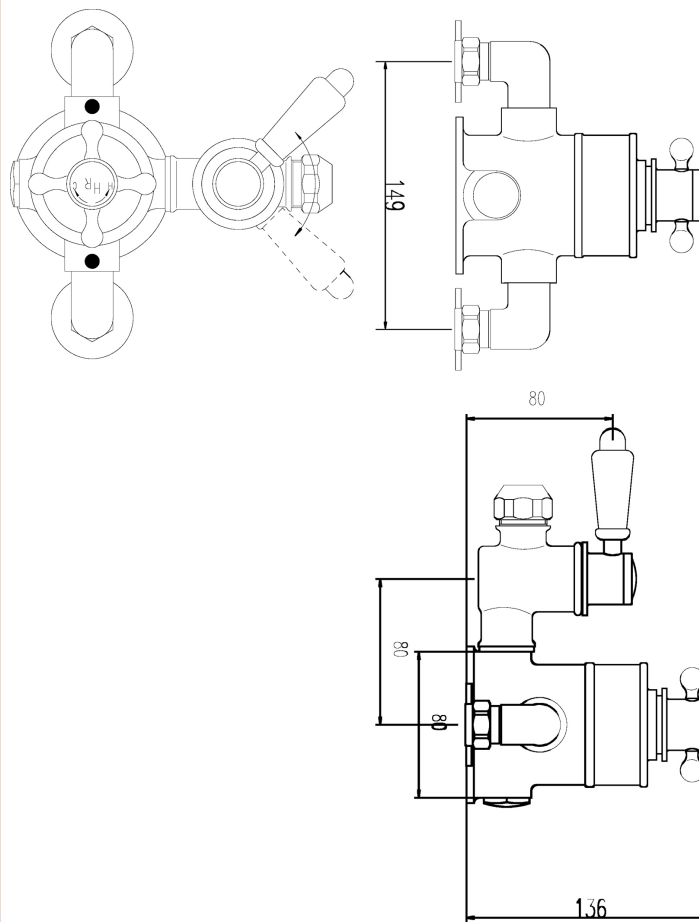

Sales Code: BTSVT101

Description: Topaz Black Twin Exposed Shower Valve

Product Dimensions

Length (mm):	
Width (mm):	195
Height (mm):	206
Depth (mm):	135
Nett Weight (kg):	3.3

Packaging Dimensions

Length (mm):	245
Width (mm):	215
Height (mm):	170
Gross Weight (kg):	3.5

Packaging Data

Box Colour:	White Cardboard Box
Box Qty:	1
Label Size:	100 x 50
Label Colour:	White Label
Label Qty:	1

Outer Box Dimensions (If Applicable)

Length (mm):	
Width (mm):	
Height (mm):	
Depth (mm):	
Gross Weight (kg):	
Barcode:	5055275830963

Product Details

Country of Origin:	United Kingdom
Fitting Instruction:	No
Product Material:	Brass
Mount Type:	Wall
Outlet Elbow Supplied:	Not Applicable
Easy Clean:	Not Applicable
Head Included:	No
Handset Included:	No
Body Jets Included:	Not Applicable
No of Body Jets:	Not Applicable
Operating Pressure (bar):	0.1
Valve/Cartridge Type:	1/4 Turn Ceramic Disc
Flow Rates (L/min):	0.1 bar: 4.5 0.5 bar: 13 1 bar: 18.5 2 bar: 26 3 bar: 33
TMV2 Approved:	No Approval No: N/A
TMV3 Approved:	No Approval No: N/A
WRAS Approved:	No Approval No: N/A
Head Function:	Not Applicable
Handset Function:	Not Applicable
Body Jet Info:	Not Applicable
Pipe Size:	15 mm
Pipe Centres:	150mm
Colour/Finish:	Chrome
Hose Included:	Not Applicable
No. of Outlets:	1