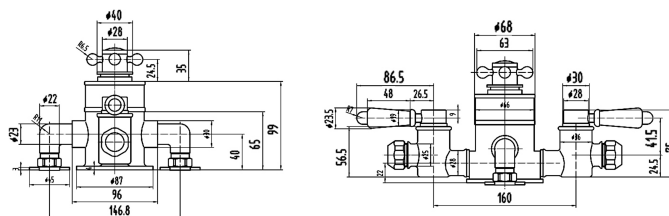

Sales Code: BTSVT102

Description: Topaz Black Triple Exposed Shower Valve

Product Dimensions

Length (mm):	
Width (mm):	195
Height (mm):	332
Depth (mm):	135
Nett Weight (kg):	2.5

Packaging Dimensions

Length (mm):	245
Width (mm):	215
Height (mm):	170
Gross Weight (kg):	3

Packaging Data

Box Colour:	White Cardboard Box
Box Qty:	1
Label Size:	100 x 50
Label Colour:	White Label
Label Qty:	1

Outer Box Dimensions (If Applicable)

Length (mm):	
Width (mm):	
Height (mm):	
Depth (mm):	
Gross Weight (kg):	
Barcode:	5055275868652

Product Details

Country of Origin:	United Kingdom
Fitting Instruction:	No
Product Material:	Brass
Mount Type:	Wall
Outlet Elbow Supplied:	Not Applicable
Easy Clean:	Not Applicable
Head Included:	No
Handset Included:	No
Body Jets Included:	Not Applicable
No of Body Jets:	Not Applicable
Operating Pressure (bar):	0.1
Valve/Cartridge Type:	1/4 Turn Ceramic Disc
Flow Rates (L/min):	0.1 bar: 4.5 0.5 bar: 13 1 bar: 18.5 2 bar: 26 3 bar: 33
TMV2 Approved:	No Approval No: N/A
TMV3 Approved:	No Approval No: N/A
WRAS Approved:	No Approval No: N/A
Head Function:	Not Applicable
Handset Function:	Not Applicable
Body Jet Info:	Not Applicable
Pipe Size:	15 mm
Pipe Centres:	150mm
Colour/Finish:	Chrome
Hose Included:	Not Applicable
No. of Outlets:	2