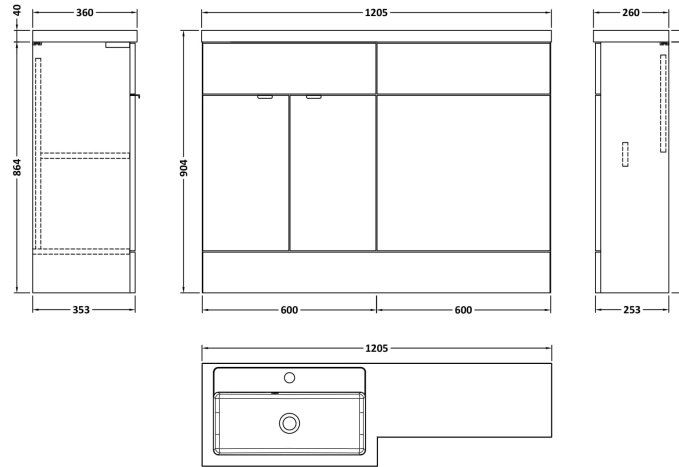

Sales Code: CBI109

Description: 1200mm Combination - Fd Option 1 - Lh

Packaging Details

Barcode: 5055275887110

Sales Code: OFF108

Description: 600 Vanity Unit (355mm Deep)

Product Dimensions

Height (mm):	864
Width (mm):	600
Depth (mm):	355
Nett Weight (kg):	20.5

Packaging Dimensions

Height (mm):	375
Width (mm):	620
Depth (mm):	900
Gross Weight (kg):	21

Packaging Data

Box Colour:	Brown Cardboard Box
Box Qty:	1
Label Size:	100 x 50
Label Colour:	Not Applicable
Label Qty:	0

Sales Code: OFF147

Description: 600 Wc Unit (255mm Deep)

Product Dimensions

Height (mm):	864
Width (mm):	600
Depth (mm):	255
Nett Weight (kg):	14

Packaging Dimensions

Height (mm):	290
Width (mm):	625
Depth (mm):	875
Gross Weight (kg):	14.5

Sales Code: PMB414L

Description: 1200 L Shaped Polymarble Basin Lh

Product Dimensions

Height (mm):	135
Width (mm):	1203
Depth (mm):	355
Nett Weight (kg):	17

Packaging Dimensions

Height (mm):	190
Width (mm):	420
Depth (mm):	1260
Gross Weight (kg):	17