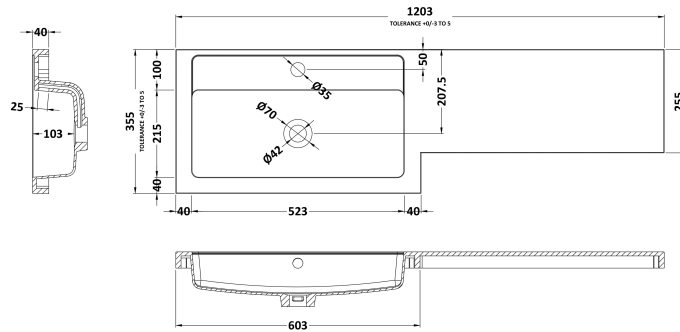

Sales Code: CBI109

Description: 1200mm Combination - Fd Option 1 - Lh

Packaging Details

Barcode: 5055275887110

Sales Code: OFF108

Description: 600 Vanity Unit (355mm Deep)

Product Dimensions

Height (mm):	864
Width (mm):	600
Depth (mm):	355
Nett Weight (kg):	20.5

Sales Code: OFF147

Description: 600 Wc Unit (255mm Deep)

Product Dimensions

Height (mm):	864
Width (mm):	600
Depth (mm):	255
Nett Weight (kg):	14

Packaging Dimensions

Height (mm):	290
Width (mm):	625
Depth (mm):	875
Gross Weight (kg):	14.5

Packaging Data

Box Colour:	Brown Cardboard Box
Box Qty:	1
Label Size:	100 x 50
Label Colour:	Not Applicable
Label Qty:	0

Outer Box Dimensions (If Applicable)

Height (mm):	
Width (mm):	
Depth (mm):	
Gross Weight (kg):	
Barcode:	5055275816837

Sales Code: PMB414L

Description: 1200 L Shaped Polymarble Basin Lh

Product Dimensions

Height (mm):	135
Width (mm):	1203
Depth (mm):	355
Nett Weight (kg):	17

Packaging Dimensions

Height (mm):	190
Width (mm):	420
Depth (mm):	1260
Gross Weight (kg):	17