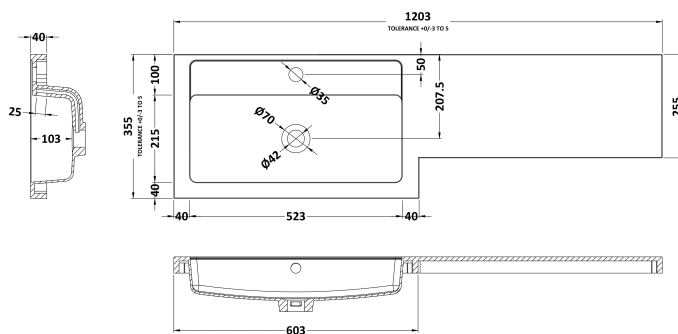

### Product Dimensions

Height (mm):	864
Width (mm):	300
Depth (mm):	255
Nett Weight (kg):	11

### Packaging Dimensions

Height (mm):	290
Width (mm):	325
Depth (mm):	875
Gross Weight (kg):	11.5

### Outer Box Dimensions (If Applicable)

Height (mm):	
Width (mm):	
Depth (mm):	
Gross Weight (kg):	
Barcode:	5055275816981

### Product Dimensions

Height (mm):	135
Width (mm):	1203
Depth (mm):	355
Nett Weight (kg):	17