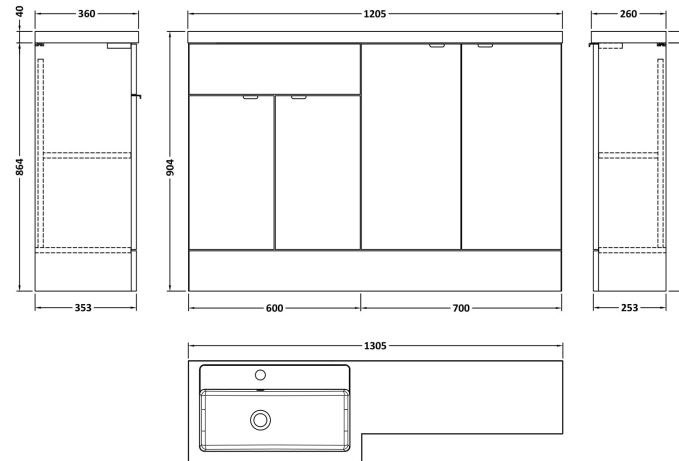

Sales Code: CBI111

Description: 1200mm Combination - Fd Option 2 - Lh

Packaging Details

Barcode: 5055275887134