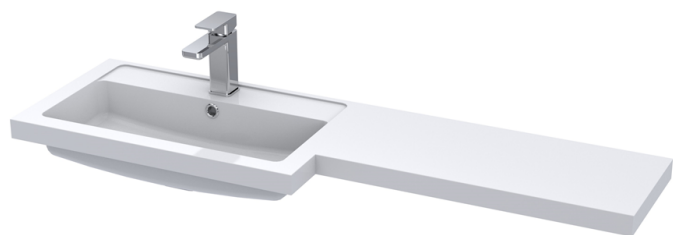

Sales Code: PMB414L

Description: 1200 L Shaped Polymarble Basin Lh

Product Dimensions

Height (mm):	135
Width (mm):	1203
Depth (mm):	355
Nett Weight (kg):	17

Packaging Dimensions

Height (mm):	190
Width (mm):	420
Depth (mm):	1260
Gross Weight (kg):	17

Packaging Data

Box Colour:	Brown Cardboard Box - Printed
Box Qty:	1
Label Size:	100 x 50
Label Colour:	White Label
Label Qty:	2

Outer Box Dimensions (If Applicable)

Height (mm):	
Width (mm):	
Depth (mm):	
Gross Weight (kg):	
Barcode:	5055275812471

Product Details

Country of Origin:	China
Fitting Instruction:	No
Certification: CE & UKCA:	No WRAS: N/A WRAS No: N/A
Product Material:	Polymarble
Fixing Supplied:	No

Pans/Bidets: Trap Style: Not Applicable Includes Seat: Not Applicable

Seats: Seat Type: Not Applicable Material: Not Applicable
Function: Not Applicable Hinge Type: Not Applicable
Hinge Material: Not Applicable

Cisterns: Operating Type: Not Applicable Fittings: Not Applicable
Lever Type: Not Applicable

Basins: Tap Hole: One Taphole Chain Stay Hole: No
Template: Not Required Waste Type Req: Slotted
Overflow Inc: Yes Overflow Cover: Yes
Inner Bowl Depth (mm): 103mm