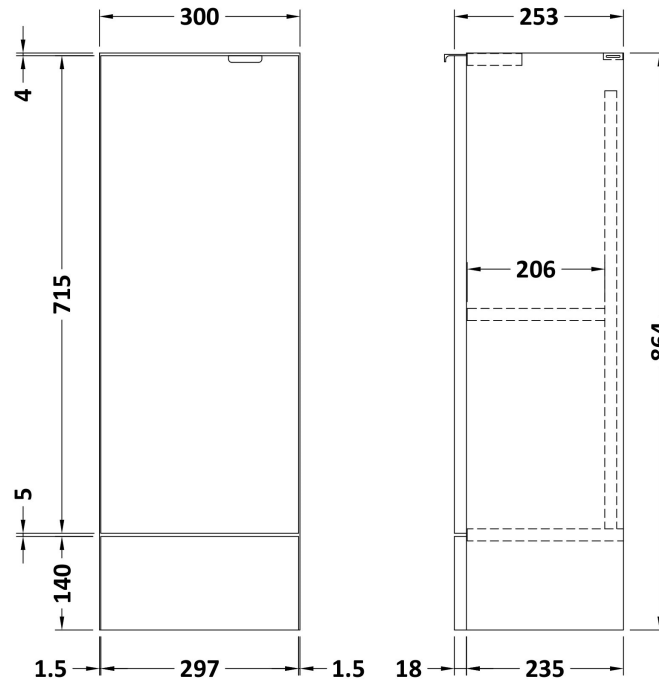

### Product Dimensions

Height (mm):	864
Width (mm):	600
Depth (mm):	355
Nett Weight (kg):	20.5

### Outer Box Dimensions (If Applicable)

Height (mm):	
Width (mm):	
Depth (mm):	
Gross Weight (kg):	
Barcode:	5055275817391

### Product Dimensions

Height (mm):	864
Width (mm):	300
Depth (mm):	255
Nett Weight (kg):	11

### Packaging Dimensions

Height (mm):	290
Width (mm):	325
Depth (mm):	875
Gross Weight (kg):	11.5