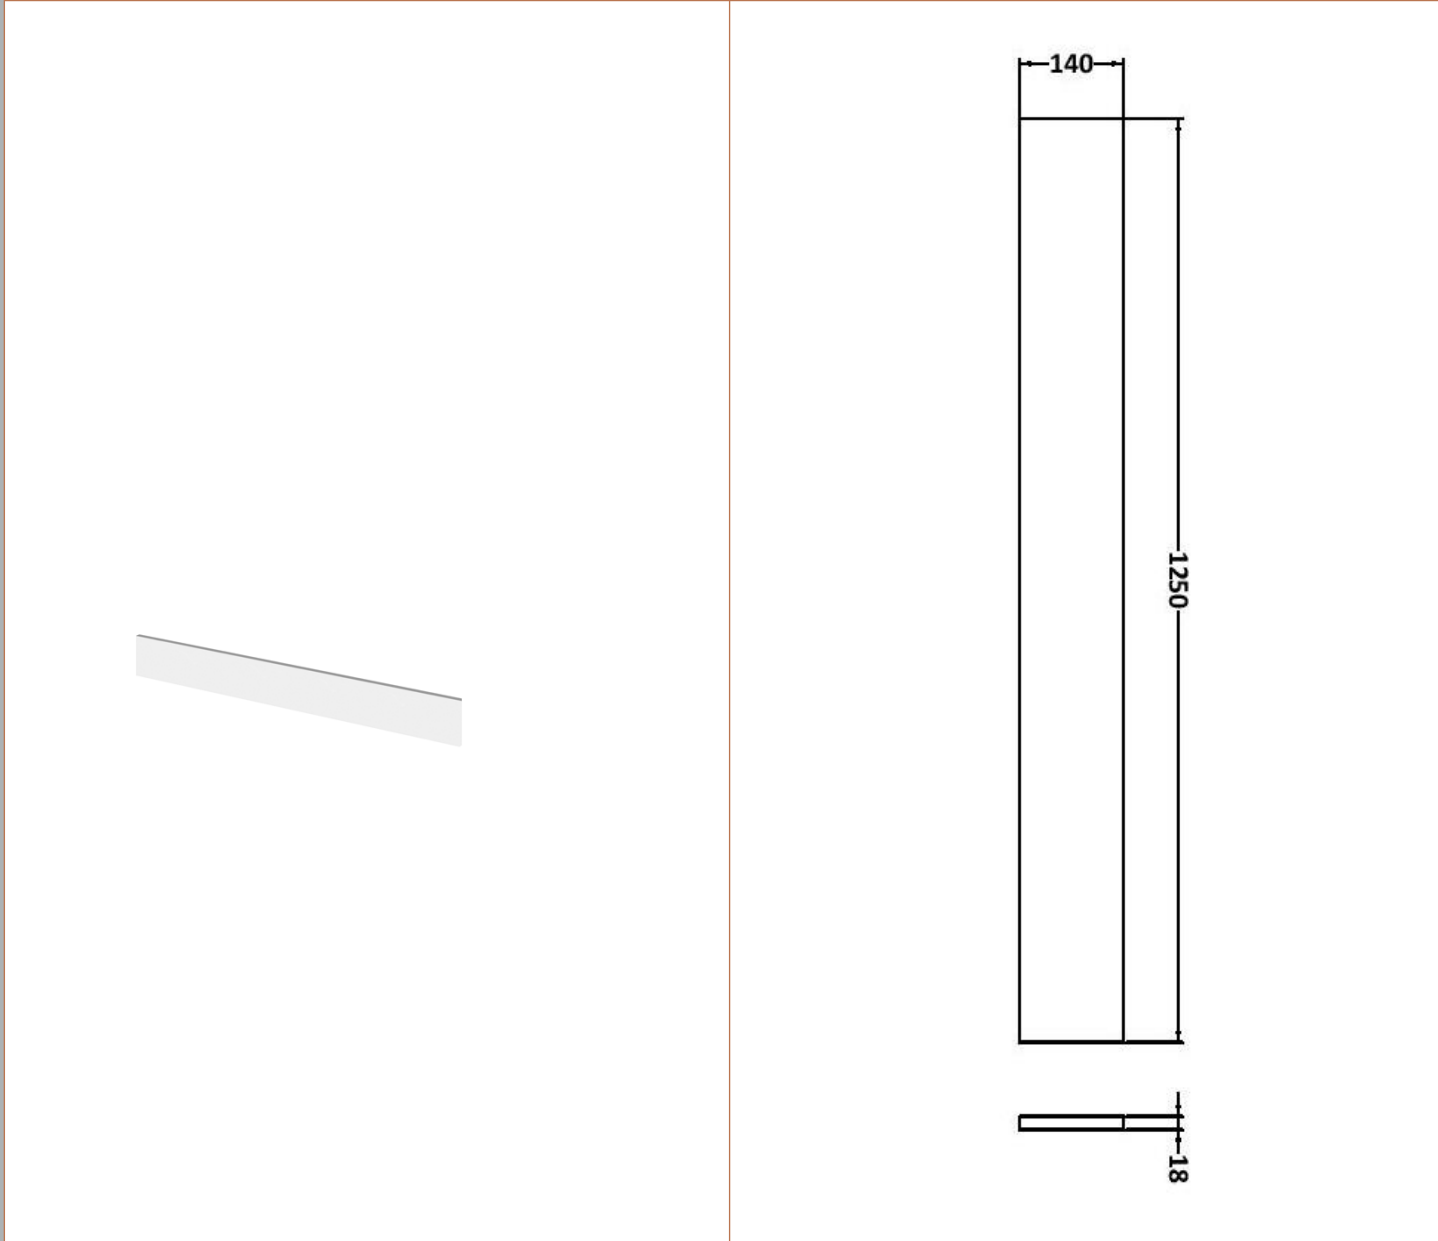

### Product Dimensions

Height (mm):	864
Width (mm):	600
Depth (mm):	355
Nett Weight (kg):	20.5

### Product Dimensions

Height (mm):	864
Width (mm):	300
Depth (mm):	255
Nett Weight (kg):	11

**Sales Code:** PMB414R

**Description:** 1200 L Shaped Polymarble Basin Rh

**Product Dimensions**

Height (mm):	135
Width (mm):	1203
Depth (mm):	355
Nett Weight (kg):	17

**Packaging Dimensions**

Height (mm):	190
Width (mm):	420
Depth (mm):	1260
Gross Weight (kg):	17

### Product Dimensions

Height (mm):	1250
Width (mm):	145
Depth (mm):	18
Nett Weight (kg):	2