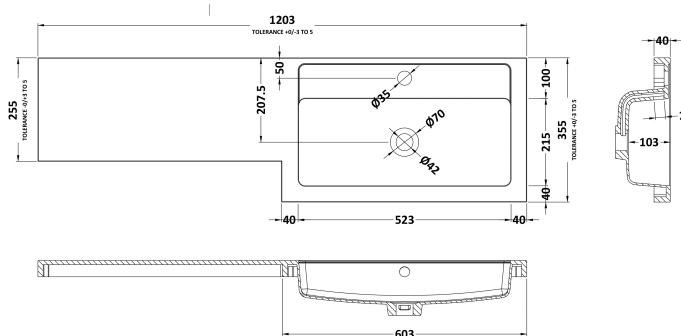

### Product Dimensions

Height (mm):	864
Width (mm):	300
Depth (mm):	255
Nett Weight (kg):	11

### Packaging Dimensions

Height (mm):	290
Width (mm):	325
Depth (mm):	875
Gross Weight (kg):	11.5

### Outer Box Dimensions (If Applicable)

Height (mm):	
Width (mm):	
Depth (mm):	
Gross Weight (kg):	
Barcode:	5055275816981

**Sales Code:** PMB414R

**Description:** 1200 L Shaped Polymarble Basin Rh

**Product Dimensions**

Height (mm):	135
Width (mm):	1203
Depth (mm):	355
Nett Weight (kg):	17

**Packaging Dimensions**

Height (mm):	190
Width (mm):	420
Depth (mm):	1260
Gross Weight (kg):	17