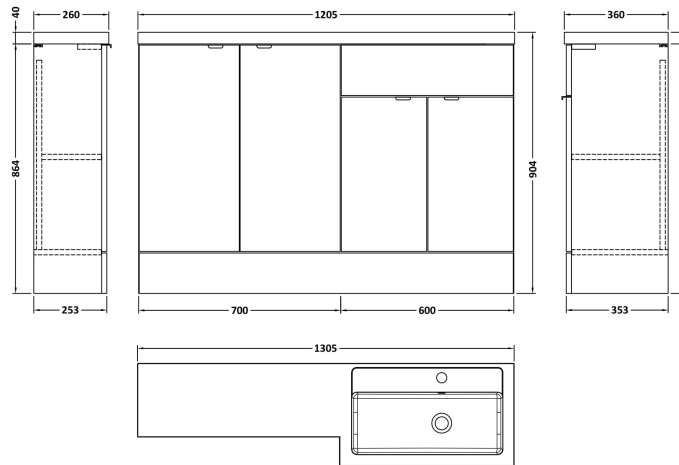

Sales Code: CBI112

Description: 1200mm Combination - Fd Option 2 - Rh

Packaging Details

Barcode: 5055275887141