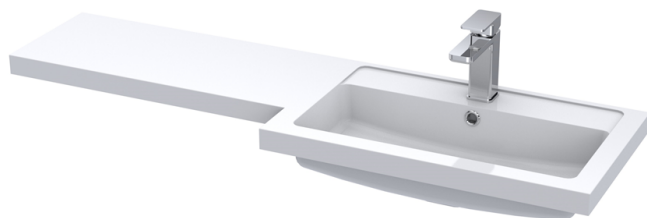

Sales Code: PMB414R

Description: 1200 L Shaped Polymarble Basin Rh

Product Dimensions

Height (mm):	135
Width (mm):	1203
Depth (mm):	355
Nett Weight (kg):	17

Packaging Dimensions

Height (mm):	190
Width (mm):	420
Depth (mm):	1260
Gross Weight (kg):	17

Packaging Data

Box Colour:	Brown Cardboard Box - Printed
Box Qty:	1
Label Size:	100 x 50
Label Colour:	White Label
Label Qty:	2

Outer Box Dimensions (If Applicable)

Height (mm):	
Width (mm):	
Depth (mm):	
Gross Weight (kg):	
Barcode:	5055275812488

Product Details

Country of Origin:	China
Fitting Instruction:	No
Certification: CE & UKCA:	No WRAS: N/A WRAS No: N/A
Product Material:	Polymarble
Fixing Supplied:	No

Pans/Bidets: Trap Style: Not Applicable Includes Seat: Not Applicable

Seats: Seat Type: Not Applicable Material: Not Applicable
Function: Not Applicable Hinge Type: Not Applicable
Hinge Material: Not Applicable

Cisterns: Operating Type: Not Applicable Fittings: Not Applicable
Lever Type: Not Applicable

Basins: Tap Hole: One Taphole Chain Stay Hole: No
Template: Not Required Waste Type Req: Slotted
Overflow Inc: Yes Overflow Cover: Yes
Inner Bowl Depth (mm): 103mm