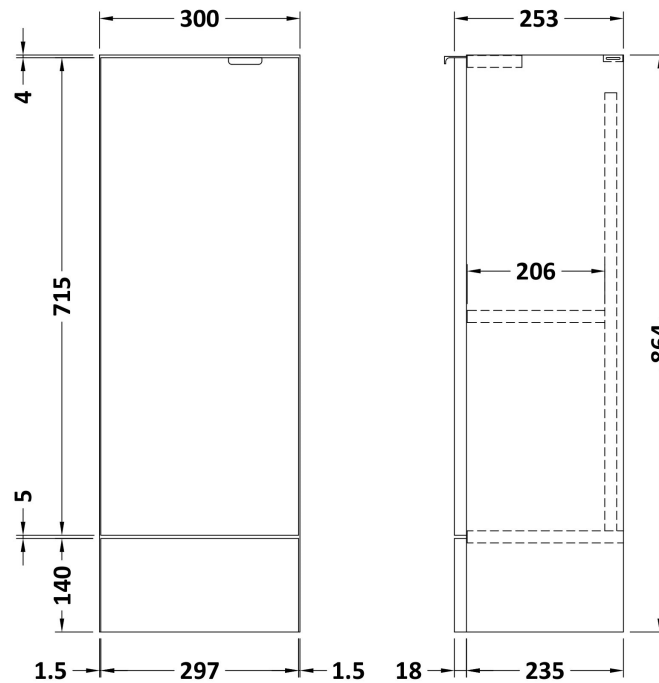

### Product Dimensions

Height (mm):	864
Width (mm):	600
Depth (mm):	355
Nett Weight (kg):	20.5

### Outer Box Dimensions (If Applicable)

Height (mm):	
Width (mm):	
Depth (mm):	
Gross Weight (kg):	
Barcode:	5055275817391

### Product Dimensions

Height (mm):	864
Width (mm):	300
Depth (mm):	255
Nett Weight (kg):	11

### Packaging Dimensions

Height (mm):	290
Width (mm):	325
Depth (mm):	875
Gross Weight (kg):	11.5