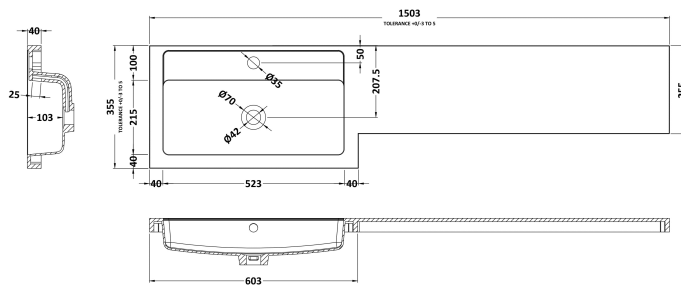

Sales Code: OFF147

Description: 600 Wc Unit (255mm Deep)

Product Dimensions

Height (mm):	864
Width (mm):	600
Depth (mm):	255
Nett Weight (kg):	14

Packaging Dimensions

Height (mm):	290
Width (mm):	625
Depth (mm):	875
Gross Weight (kg):	14.5

Sales Code: OFF191

Description: 1.25M Continuous Plinth (1250X140x18mm)

Product Dimensions

Height (mm):	1250
Width (mm):	145
Depth (mm):	18
Nett Weight (kg):	2

Packaging Dimensions

Height (mm):	20
Width (mm):	150
Depth (mm):	1260
Gross Weight (kg):	2

Packaging Data

Box Colour:	Brown Cardboard Box
Box Qty:	1
Label Size:	100 x 50
Label Colour:	Not Applicable
Label Qty:	0

Outer Box Dimensions (If Applicable)

Height (mm):	
Width (mm):	
Depth (mm):	
Gross Weight (kg):	
Barcode:	5055275828366

Sales Code: PMB415L

Description: 1500 L Shaped Polymarble Basin Lh

Product Dimensions

Height (mm):	135
Width (mm):	1503
Depth (mm):	355
Nett Weight (kg):	21

Packaging Dimensions

Height (mm):	190
Width (mm):	420
Depth (mm):	1570
Gross Weight (kg):	21