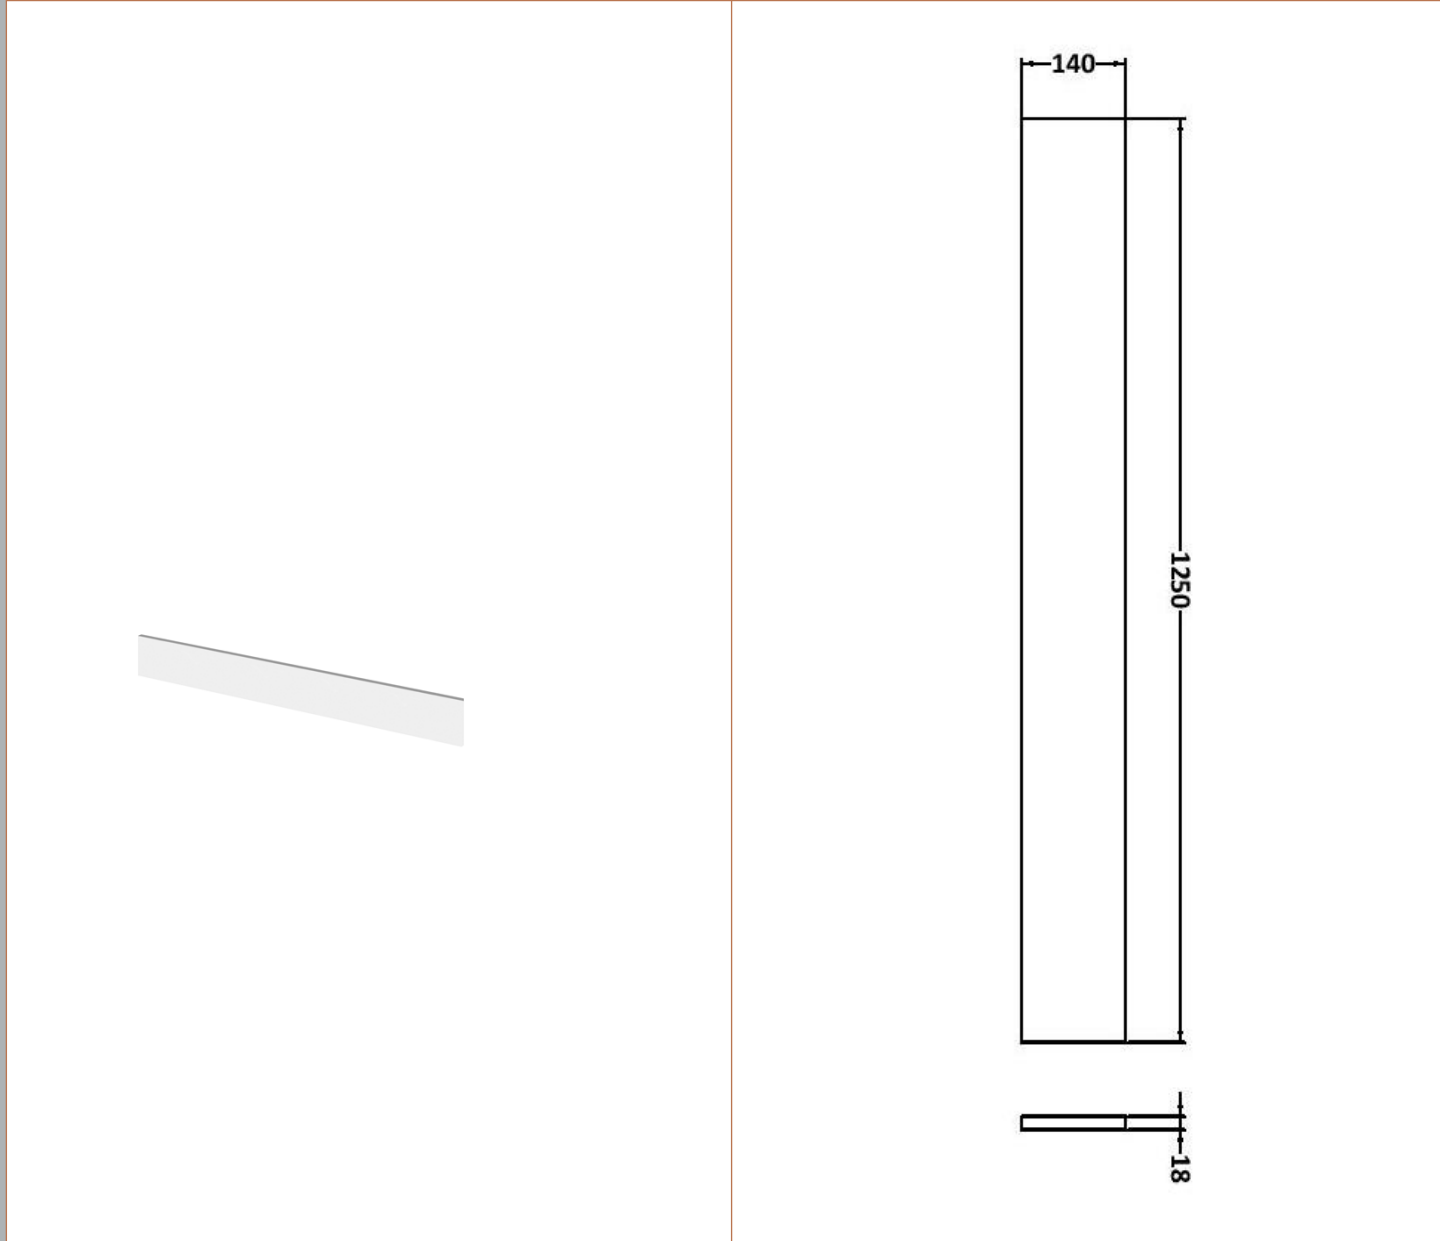

Sales Code: OFF147

Description: 600 Wc Unit (255mm Deep)

Product Dimensions

Height (mm):	864
Width (mm):	600
Depth (mm):	255
Nett Weight (kg):	14

Packaging Dimensions

Height (mm):	290
Width (mm):	625
Depth (mm):	875
Gross Weight (kg):	14.5

Sales Code: OFF181

Description: 300 Base Unit (255mm Deep)

Product Dimensions

Height (mm):	864
Width (mm):	300
Depth (mm):	255
Nett Weight (kg):	11

Packaging Dimensions

Height (mm):	290
Width (mm):	325
Depth (mm):	875
Gross Weight (kg):	11.5

Packaging Data

Box Colour:	Brown Cardboard Box
Box Qty:	1
Label Size:	100 x 50
Label Colour:	Not Applicable
Label Qty:	0

Outer Box Dimensions (If Applicable)

Height (mm):	
Width (mm):	
Depth (mm):	
Gross Weight (kg):	
Barcode:	5055275816981

Sales Code: OFF191

Description: 1.25M Continuous Plinth (1250X140x18mm)

Product Dimensions

Height (mm):	1250
Width (mm):	145
Depth (mm):	18
Nett Weight (kg):	2

Packaging Dimensions

Height (mm):	20
Width (mm):	150
Depth (mm):	1260
Gross Weight (kg):	2