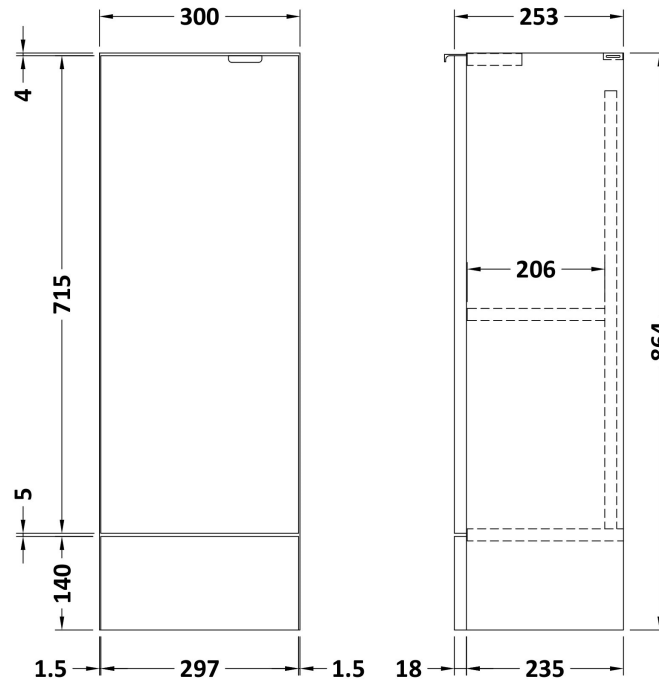

Packaging Dimensions

Height (mm):	375
Width (mm):	620
Depth (mm):	900
Gross Weight (kg):	21

Packaging Data

Box Colour:	Brown Cardboard Box
Box Qty:	1
Label Size:	100 x 50
Label Colour:	Not Applicable
Label Qty:	0

Sales Code: OFF181

Description: 300 Base Unit (255mm Deep)

Product Dimensions

Height (mm):	864
Width (mm):	300
Depth (mm):	255
Nett Weight (kg):	11

Packaging Dimensions

Height (mm):	290
Width (mm):	325
Depth (mm):	875
Gross Weight (kg):	11.5

Sales Code: OFF191

Description: 1.25M Continuous Plinth (1250X140x18mm)

**Product Dimensions**

Height (mm):	1250
Width (mm):	145
Depth (mm):	18
Nett Weight (kg):	2

Packaging Dimensions

Height (mm):	20
Width (mm):	150
Depth (mm):	1260
Gross Weight (kg):	2

Sales Code: PMB415L

Description: 1500 L Shaped Polymarble Basin Lh

Product Dimensions

Height (mm):	135
Width (mm):	1503
Depth (mm):	355
Nett Weight (kg):	21

Packaging Dimensions

Height (mm):	190
Width (mm):	420
Depth (mm):	1570
Gross Weight (kg):	21