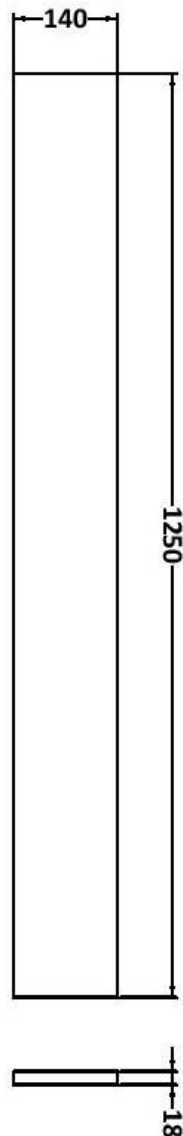

Sales Code: CBI117

Description: 1500mm Combination - Fd Option 3 - Lh

Packaging Details

Barcode: 5055275887196

Sales Code: OFF108

Description: 600 Vanity Unit (355mm Deep)

Product Dimensions

Height (mm):	864
Width (mm):	600
Depth (mm):	355
Nett Weight (kg):	20.5

Sales Code: OFF181

Description: 300 Base Unit (255mm Deep)

Product Dimensions

Height (mm):	864
Width (mm):	300
Depth (mm):	255
Nett Weight (kg):	11

Packaging Dimensions

Height (mm):	290
Width (mm):	325
Depth (mm):	875
Gross Weight (kg):	11.5

Packaging Data

Box Colour:	Brown Cardboard Box
Box Qty:	1
Label Size:	100 x 50
Label Colour:	Not Applicable
Label Qty:	0

Outer Box Dimensions (If Applicable)

Height (mm):	
Width (mm):	
Depth (mm):	
Gross Weight (kg):	
Barcode:	5055275816981

Sales Code: OFF191

Description: 1.25M Continuous Plinth (1250X140x18mm)

**Product Dimensions**

Height (mm):	1250
Width (mm):	145
Depth (mm):	18
Nett Weight (kg):	2

Packaging Dimensions

Height (mm):	20
Width (mm):	150
Depth (mm):	1260
Gross Weight (kg):	2