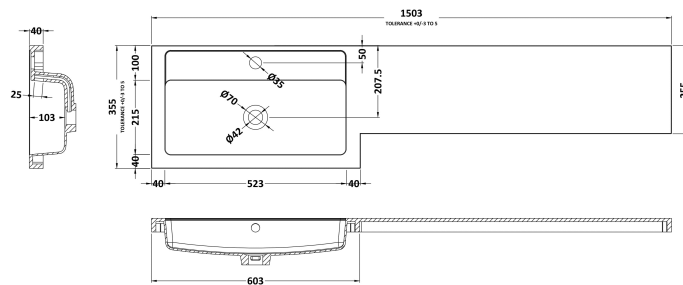

Sales Code: OFF181

Description: 300 Base Unit (255mm Deep)

Product Dimensions

Height (mm):	864
Width (mm):	300
Depth (mm):	255
Nett Weight (kg):	11

Packaging Dimensions

Height (mm):	290
Width (mm):	325
Depth (mm):	875
Gross Weight (kg):	11.5

Sales Code: OFF191

Description: 1.25M Continuous Plinth (1250X140x18mm)

**Product Dimensions**

Height (mm):	1250
Width (mm):	145
Depth (mm):	18
Nett Weight (kg):	2

Packaging Dimensions

Height (mm):	20
Width (mm):	150
Depth (mm):	1260
Gross Weight (kg):	2

Packaging Data

Box Colour:	Brown Cardboard Box
Box Qty:	1
Label Size:	100 x 50
Label Colour:	Not Applicable
Label Qty:	0

Outer Box Dimensions (If Applicable)

Height (mm):	
Width (mm):	
Depth (mm):	
Gross Weight (kg):	
Barcode:	5055275828366

Sales Code: PMB415L

Description: 1500 L Shaped Polymarble Basin Lh

Product Dimensions

Height (mm):	135
Width (mm):	1503
Depth (mm):	355
Nett Weight (kg):	21

Packaging Dimensions

Height (mm):	190
Width (mm):	420
Depth (mm):	1570
Gross Weight (kg):	21