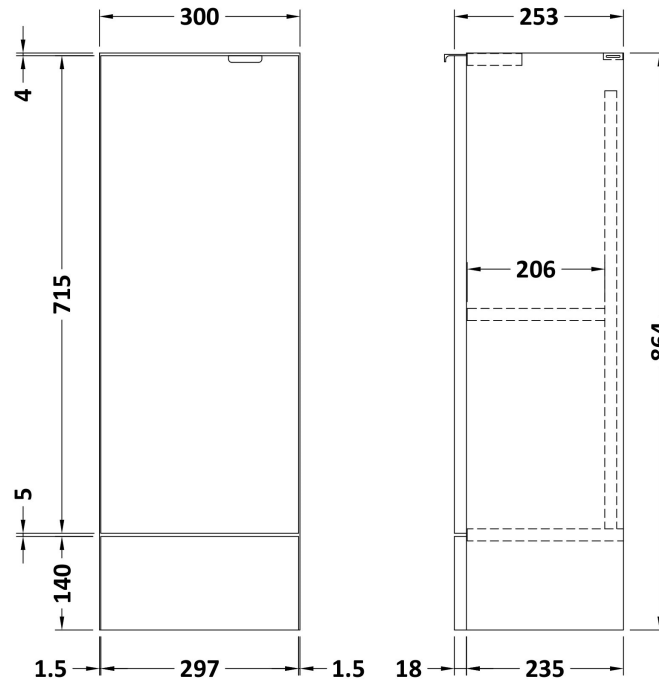

Packaging Dimensions

Height (mm):	375
Width (mm):	620
Depth (mm):	900
Gross Weight (kg):	21

Packaging Data

Box Colour:	Brown Cardboard Box
Box Qty:	1
Label Size:	100 x 50
Label Colour:	Not Applicable
Label Qty:	0

Sales Code: OFF181

Description: 300 Base Unit (255mm Deep)

Product Dimensions

Height (mm):	864
Width (mm):	300
Depth (mm):	255
Nett Weight (kg):	11

Packaging Dimensions

Height (mm):	290
Width (mm):	325
Depth (mm):	875
Gross Weight (kg):	11.5

Packaging Data

Box Colour:	Brown Cardboard Box
Box Qty:	1
Label Size:	100 x 50
Label Colour:	Not Applicable
Label Qty:	0

Outer Box Dimensions (If Applicable)

Height (mm):	
Width (mm):	
Depth (mm):	
Gross Weight (kg):	
Barcode:	5055275816981

Sales Code: OFF191

Description: 1.25M Continuous Plinth (1250X140x18mm)

Product Dimensions

Height (mm):	1250
Width (mm):	145
Depth (mm):	18
Nett Weight (kg):	2

Packaging Dimensions

Height (mm):	20
Width (mm):	150
Depth (mm):	1260
Gross Weight (kg):	2