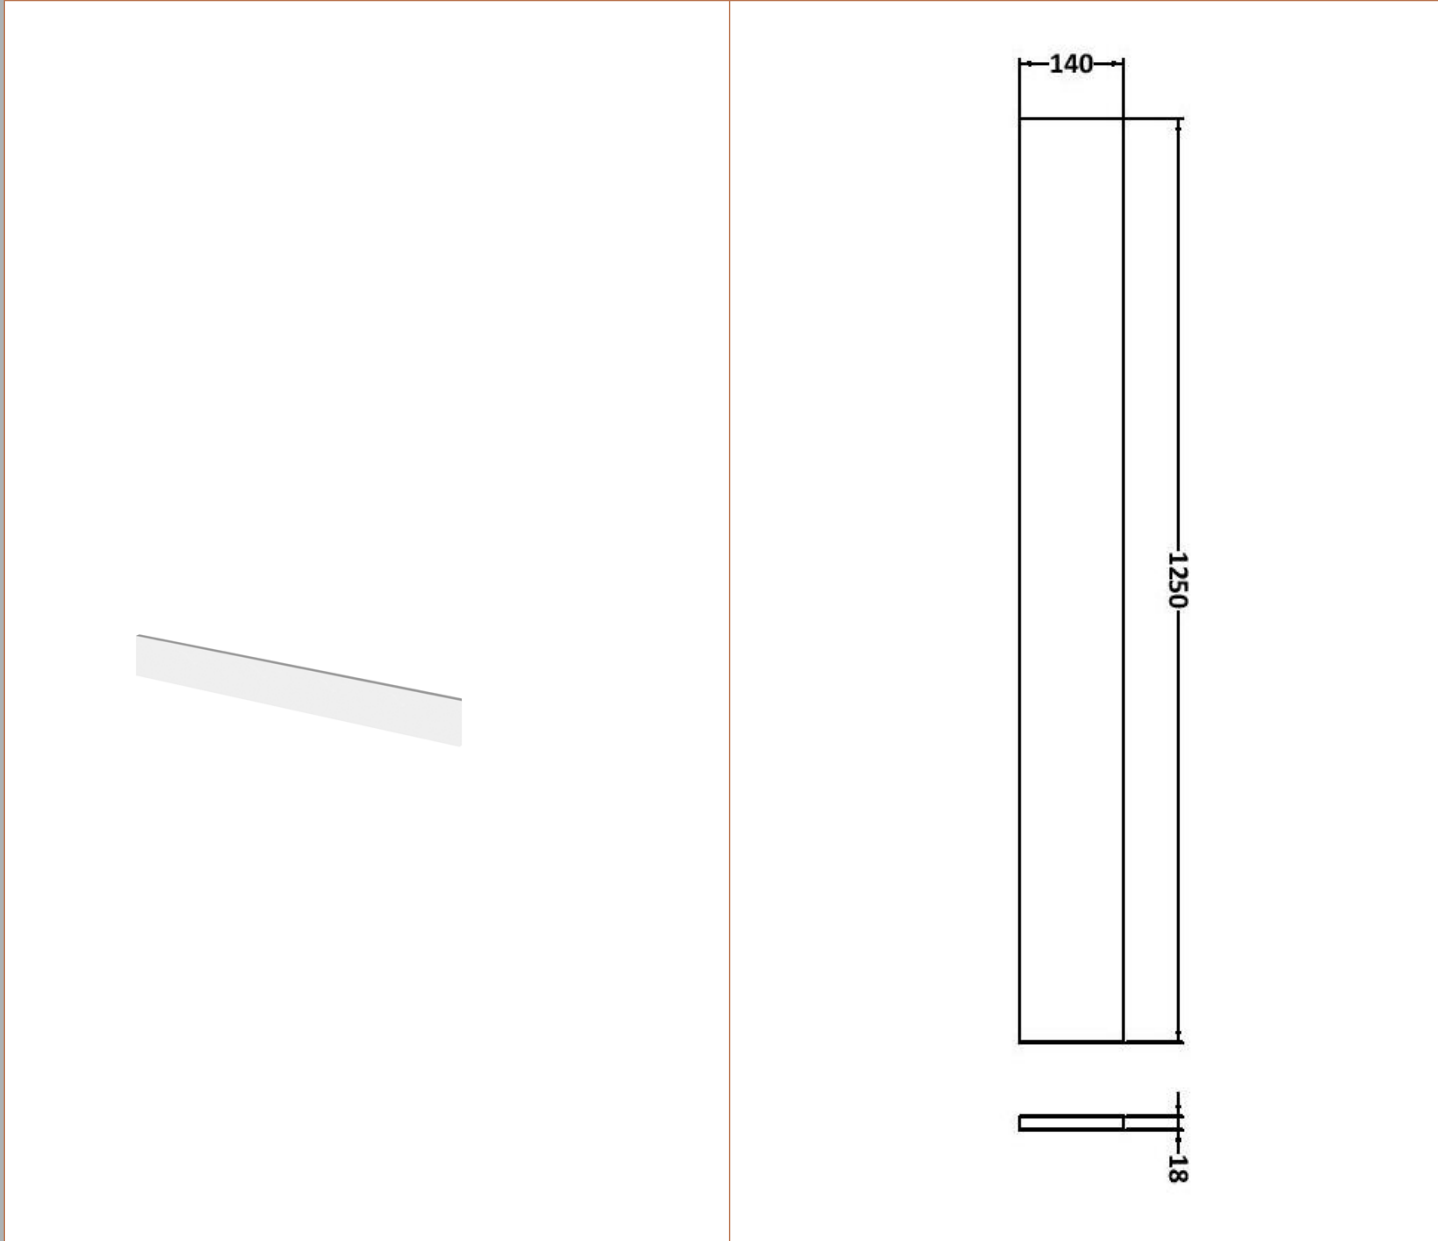

Sales Code: OFF181

Description: 300 Base Unit (255mm Deep)

Product Dimensions

Height (mm):	864
Width (mm):	300
Depth (mm):	255
Nett Weight (kg):	11

Packaging Dimensions

Height (mm):	290
Width (mm):	325
Depth (mm):	875
Gross Weight (kg):	11.5

Packaging Data

Box Colour:	Brown Cardboard Box
Box Qty:	1
Label Size:	100 x 50
Label Colour:	Not Applicable
Label Qty:	0

Outer Box Dimensions (If Applicable)

Height (mm):	
Width (mm):	
Depth (mm):	
Gross Weight (kg):	
Barcode:	5055275816981

Sales Code: OFF191

Description: 1.25M Continuous Plinth (1250X140x18mm)

Product Dimensions

Height (mm):	1250
Width (mm):	145
Depth (mm):	18
Nett Weight (kg):	2

Packaging Dimensions

Height (mm):	20
Width (mm):	150
Depth (mm):	1260
Gross Weight (kg):	2

Sales Code: PMB415R

Description: 1500 L Shaped Polymarble Basin Rh

Product Dimensions

Height (mm):	135
Width (mm):	1503
Depth (mm):	355
Nett Weight (kg):	21

Packaging Dimensions

Height (mm):	190
Width (mm):	420
Depth (mm):	1570
Gross Weight (kg):	21