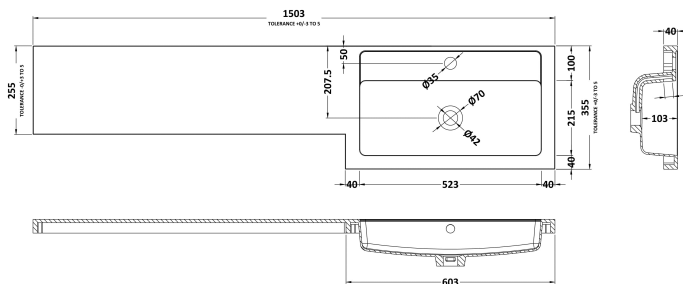

Sales Code: OFF181

Description: 300 Base Unit (255mm Deep)

Product Dimensions

Height (mm):	864
Width (mm):	300
Depth (mm):	255
Nett Weight (kg):	11

Packaging Dimensions

Height (mm):	290
Width (mm):	325
Depth (mm):	875
Gross Weight (kg):	11.5

Sales Code: OFF191

Description: 1.25M Continuous Plinth (1250X140x18mm)

Product Dimensions

Height (mm):	1250
Width (mm):	145
Depth (mm):	18
Nett Weight (kg):	2

Packaging Dimensions

Height (mm):	20
Width (mm):	150
Depth (mm):	1260
Gross Weight (kg):	2

Packaging Data

Box Colour:	Brown Cardboard Box
Box Qty:	1
Label Size:	100 x 50
Label Colour:	Not Applicable
Label Qty:	0

Outer Box Dimensions (If Applicable)

Height (mm):	
Width (mm):	
Depth (mm):	
Gross Weight (kg):	
Barcode:	5055275828366

Sales Code: PMB415R

Description: 1500 L Shaped Polymarble Basin Rh

Product Dimensions

Height (mm):	135
Width (mm):	1503
Depth (mm):	355
Nett Weight (kg):	21

Packaging Dimensions

Height (mm):	190
Width (mm):	420
Depth (mm):	1570
Gross Weight (kg):	21