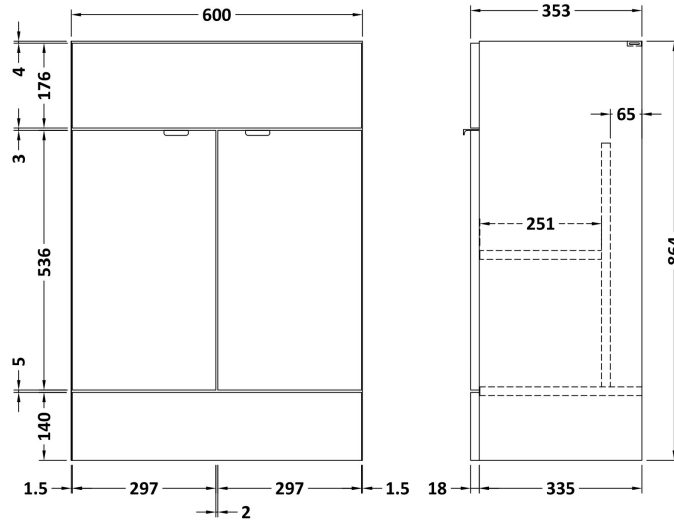

Sales Code: CBI118

Description: 1500mm Combination - Fd Option 3 - Rh

Packaging Details

Barcode: 5055275887202

Sales Code: OFF108

Description: 600 Vanity Unit (355mm Deep)

Product Dimensions

Height (mm):	864
Width (mm):	600
Depth (mm):	355
Nett Weight (kg):	20.5

Packaging Dimensions

Height (mm):	375
Width (mm):	620
Depth (mm):	900
Gross Weight (kg):	21

Packaging Data

Box Colour:	Brown Cardboard Box
Box Qty:	1
Label Size:	100 x 50
Label Colour:	Not Applicable
Label Qty:	0

Sales Code: OFF181

Description: 300 Base Unit (255mm Deep)

Product Dimensions

Height (mm):	864
Width (mm):	300
Depth (mm):	255
Nett Weight (kg):	11

Packaging Dimensions

Height (mm):	290
Width (mm):	325
Depth (mm):	875
Gross Weight (kg):	11.5

Sales Code: PMB415R

Description: 1500 L Shaped Polymarble Basin Rh

Product Dimensions

Height (mm):	135
Width (mm):	1503
Depth (mm):	355
Nett Weight (kg):	21

Packaging Dimensions

Height (mm):	190
Width (mm):	420
Depth (mm):	1570
Gross Weight (kg):	21