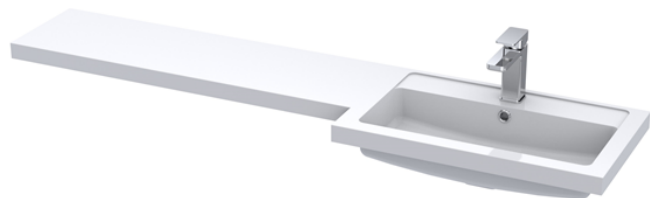

Sales Code: PMB415R

Description: 1500 L Shaped Polymarble Basin Rh

Product Dimensions

Height (mm):	135
Width (mm):	1503
Depth (mm):	355
Nett Weight (kg):	21

Packaging Dimensions

Height (mm):	190
Width (mm):	420
Depth (mm):	1570
Gross Weight (kg):	21

Packaging Data

Box Colour:	Brown Cardboard Box - Printed
Box Qty:	1
Label Size:	100 x 50
Label Colour:	White Label
Label Qty:	2

Outer Box Dimensions (If Applicable)

Height (mm):	
Width (mm):	
Depth (mm):	
Gross Weight (kg):	
Barcode:	5055275812501

Product Details

Country of Origin:	China
Fitting Instruction:	No
Certification: CE & UKCA:	No
WRAS:	N/A
WRAS No:	N/A
Product Material:	Polymarble
Fixing Supplied:	No

Pans/Bidets: Trap Style: Not Applicable   Includes Seat: Not Applicable

Seats: Seat Type: Not Applicable   Material: Not Applicable
Function: Not Applicable   Hinge Type: Not Applicable
Hinge Material: Not Applicable

Cisterns: Operating Type: Not Applicable   Fittings: Not Applicable
Lever Type: Not Applicable

Basins: Tap Hole: One Taphole   Chain Stay Hole: No
Template: Not Required   Waste Type Req: Slotted
Overflow Inc: Yes   Overflow Cover: Yes
Inner Bowl Depth (mm): 103mm