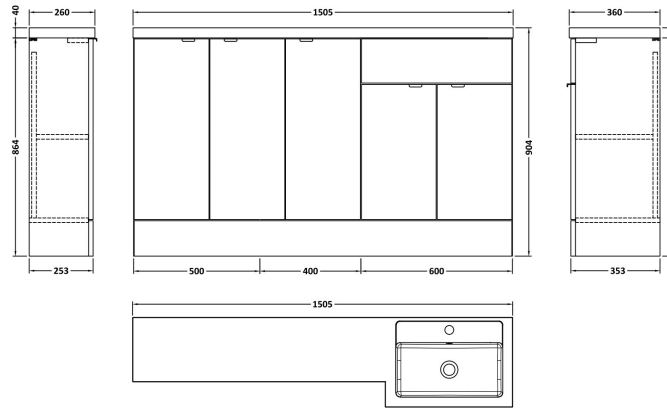

Sales Code: CBI118

Description: 1500mm Combination - Fd Option 3 - Rh

Packaging Details

Barcode: 5055275887202

Sales Code: OFF108

Description: 600 Vanity Unit (355mm Deep)

Product Dimensions

Height (mm):	864
Width (mm):	600
Depth (mm):	355
Nett Weight (kg):	20.5

Packaging Dimensions

Height (mm):	375
Width (mm):	620
Depth (mm):	900
Gross Weight (kg):	21

Packaging Data

Box Colour:	Brown Cardboard Box
Box Qty:	1
Label Size:	100 x 50
Label Colour:	Not Applicable
Label Qty:	0

Sales Code: OFF181

Description: 300 Base Unit (255mm Deep)

Product Dimensions

Height (mm):	864
Width (mm):	300
Depth (mm):	255
Nett Weight (kg):	11

Packaging Dimensions

Height (mm):	290
Width (mm):	325
Depth (mm):	875
Gross Weight (kg):	11.5

Sales Code: PMB415R

Description: 1500 L Shaped Polymarble Basin Rh

Product Dimensions

Height (mm):	135
Width (mm):	1503
Depth (mm):	355
Nett Weight (kg):	21

Packaging Dimensions

Height (mm):	190
Width (mm):	420
Depth (mm):	1570
Gross Weight (kg):	21